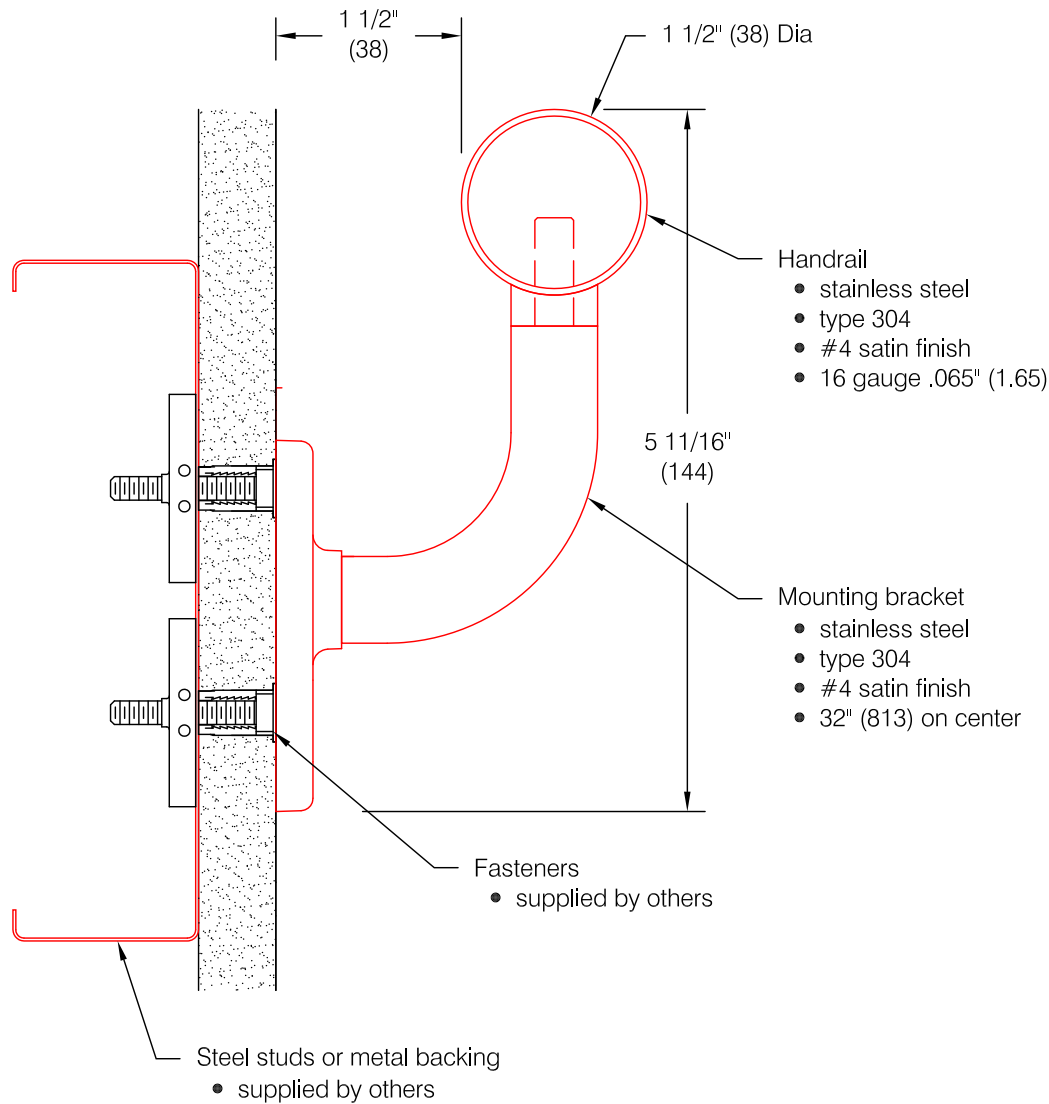

# Infinity Series 2050S

## Features:

- ADA Compliant
- Wall return - with internal splice
- Outside corner - with internal splices
- Inside corner - with internal splices
- Stock length: 10'-0" (3048)