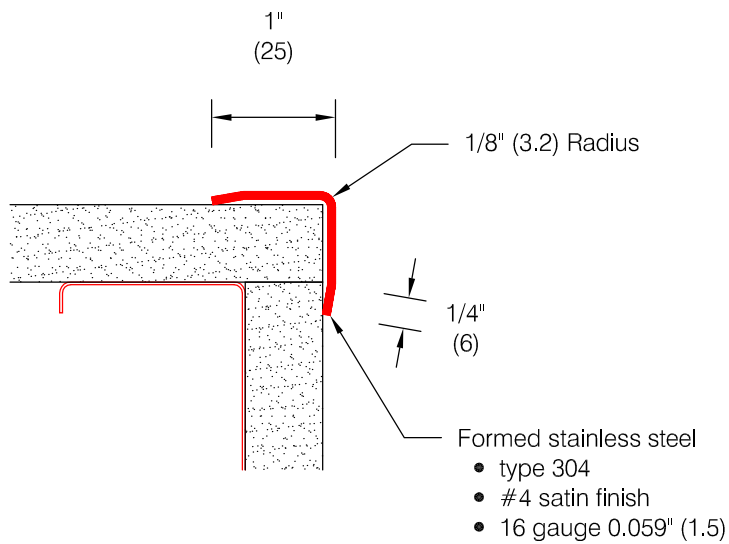

# Defender Series 2330.2 - 1"

## Features:

- Custom lengths, angles, and wing sizes are available
- Type 304 stainless
- Stock lengths: 4'-0" (1219) & 8'-0" (2438)