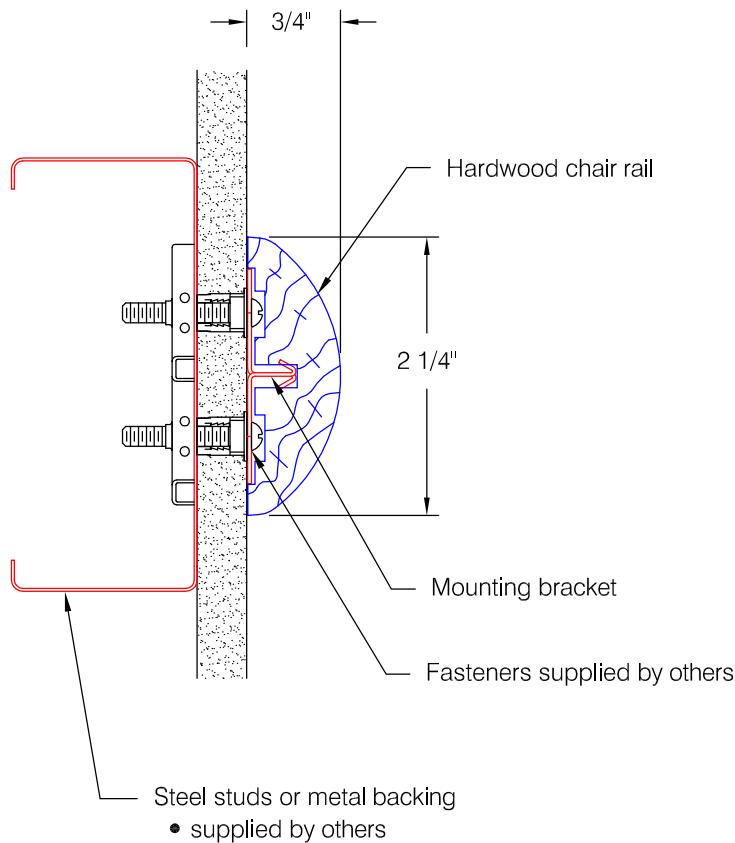

Protector Series 2160G

Features:

- Field mitered end caps
- Stock lengths:
Wood - random 6'-0" (1829) to 16'-0" (4877)

Finishes:

Wood

- Manufacturer's standard stain colors
- Oak, maple, or ash hardwoods
- Custom woods are available
- Custom stain colors are available