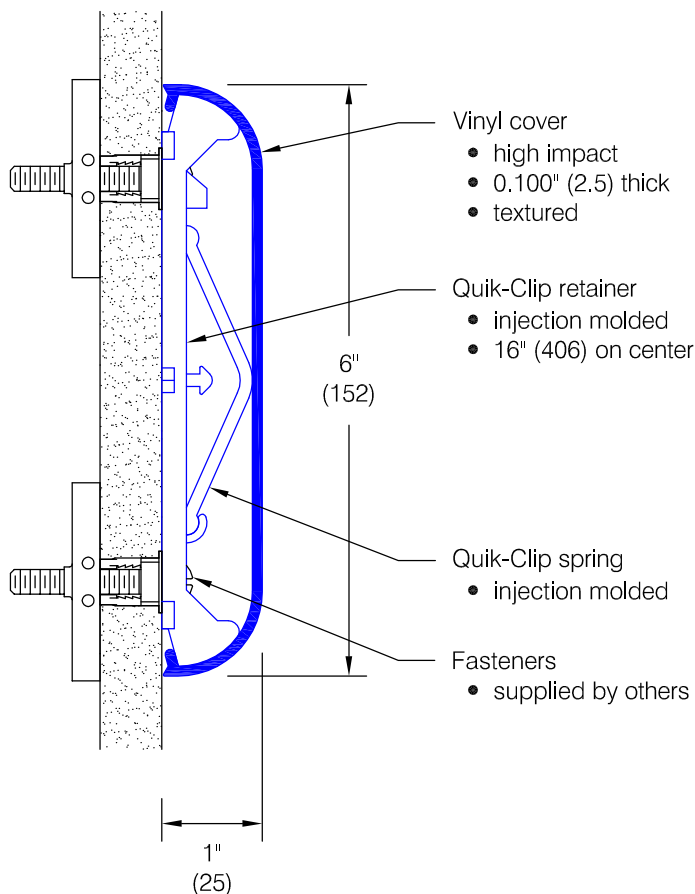

Protector Series 2125.1

Features:

- Class A fire rated wall guard
- Molded end caps
- Molded outside corners
- Stock length 12'-0" (3658)

Finishes:

- Manufacturer's standard colors
- Custom colors available
- Grooved (See WGDC.2125B.1)
- Accent strips (See WGDC.2125C.1)

Tab spacer, use at end caps and outside corners

Spacer Detail

WallGuard.Com reserves the right to discontinue a design or modify an existing design without prior notice