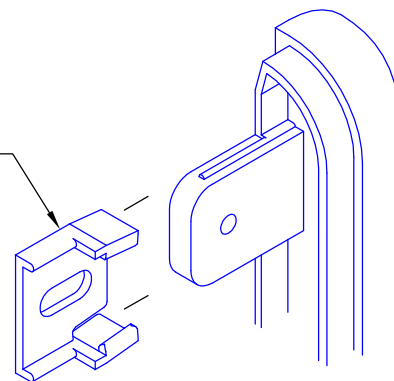

Protector Series 2125.1

Features:

- Class A fire rated wall guard
- Molded end caps
- Molded outside corners
- Stock length 12'-0" (3658)

Finishes:

- Manufacturer's standard colors
- Custom colors available
- Grooved (See WGDC.2125B.1)
- Accent strips (See WGDC.2125C.1)

Tab spacer, use at end caps and outside corners

Spacer Detail

WallGuard.Com reserves the right to discontinue a design or modify an existing design without prior notice