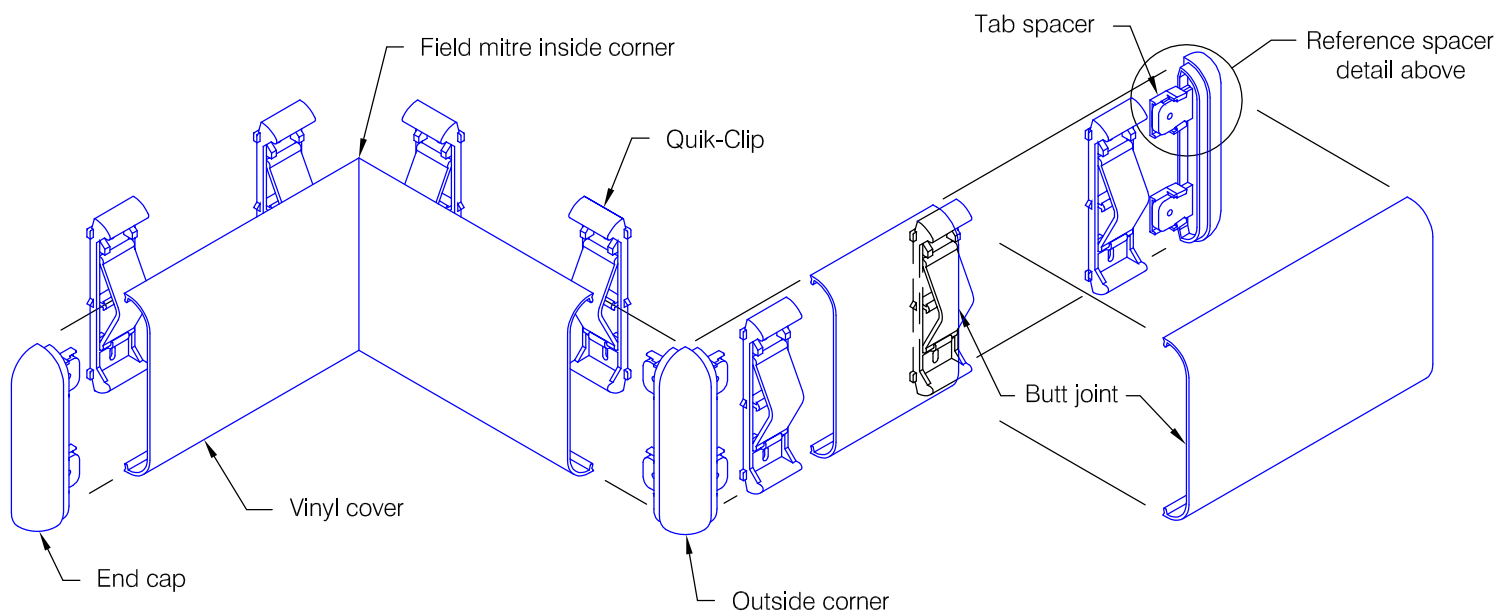

Protector Series 2125.1

Features:

- Class A fire rated wall guard
- Molded end caps
- Molded outside corners
- Stock length 12'-0" (3658)

Finishes:

- Manufacturer's standard colors
- Custom colors available
- Grooved (See WGDC.2125B.1)
- Accent strips (See WGDC.2125C.1)

Tab spacer, use at end caps and outside corners

Spacer Detail

WallGuard.Com reserves the right to discontinue a design or modify an existing design without prior notice