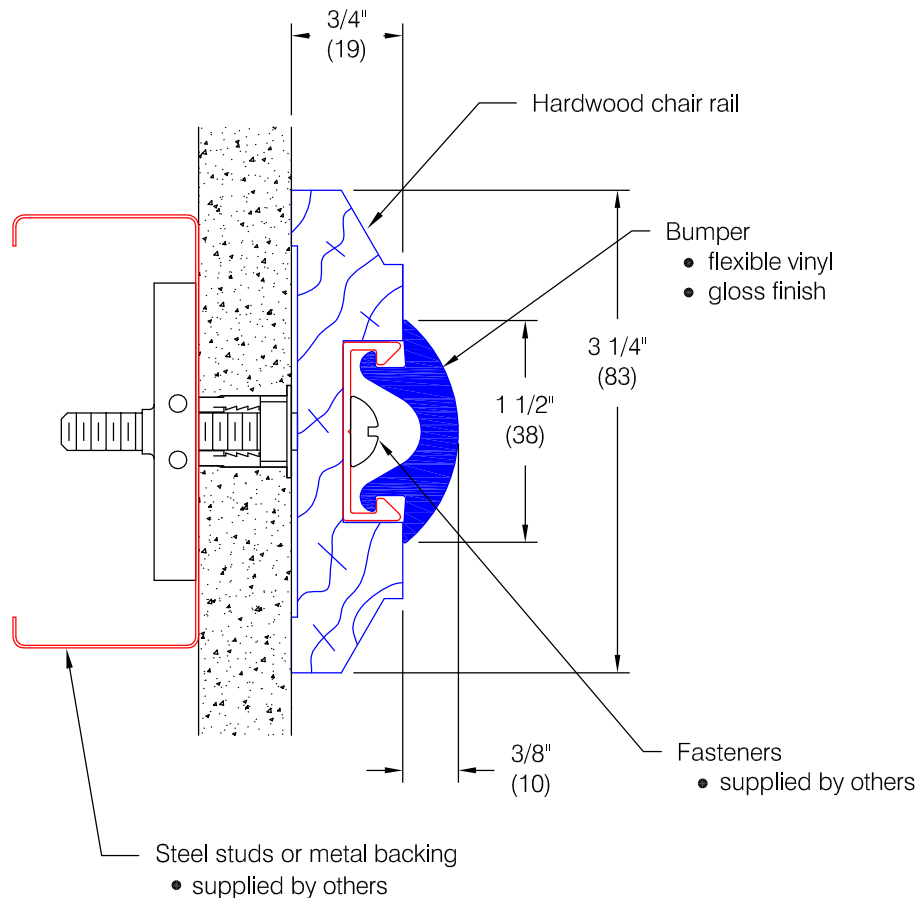

Protector Series 2160F

Features:

- Milled end caps
- Stock lengths:
Wood - random 6'-0" (1829) to 16'-0" (4877)
Aluminum and vinyl - 12'-0" (3658)

Finishes:

Vinyl Bumper

- Available in limited standard colors
- Custom colors available