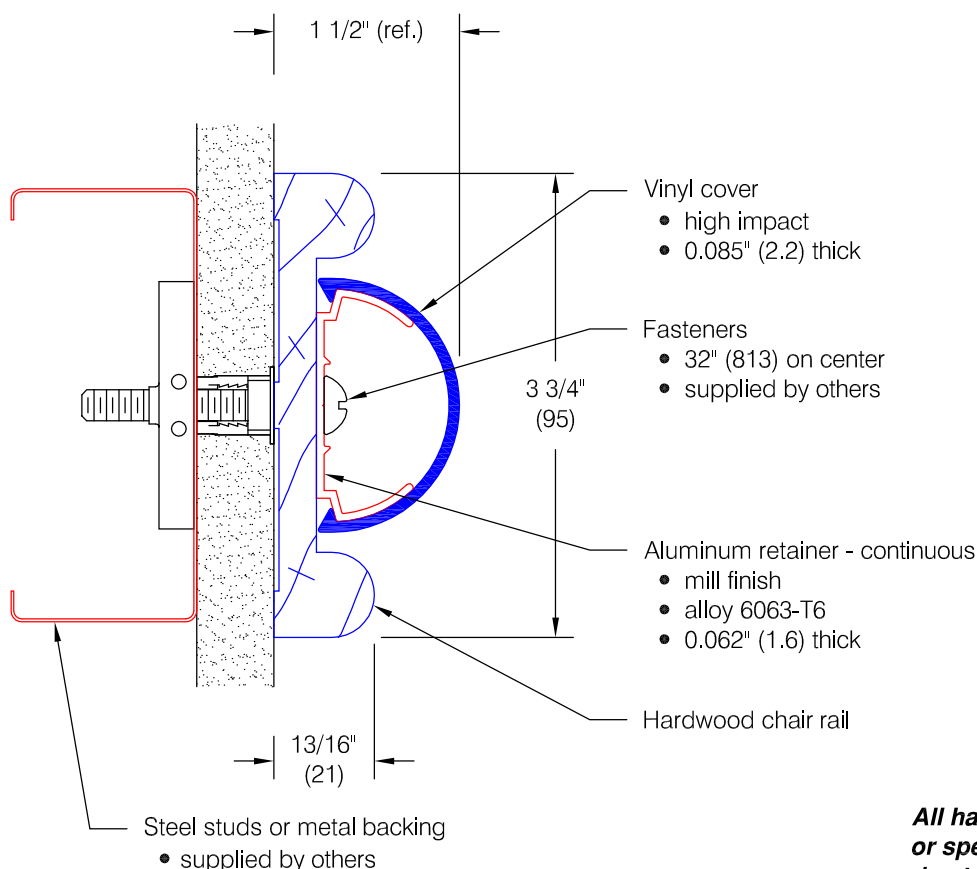

Protector Series 2160E

Features:

- Milled hardwood end caps
- Stock lengths:
Wood - random 6'-0" (1829) to 16'-0" (4877)
Vinyl & Aluminum - 12'-0" (3658)

Finishes:

Vinyl

- Manufacturer's standard colors
- Available in smooth and textured finishes