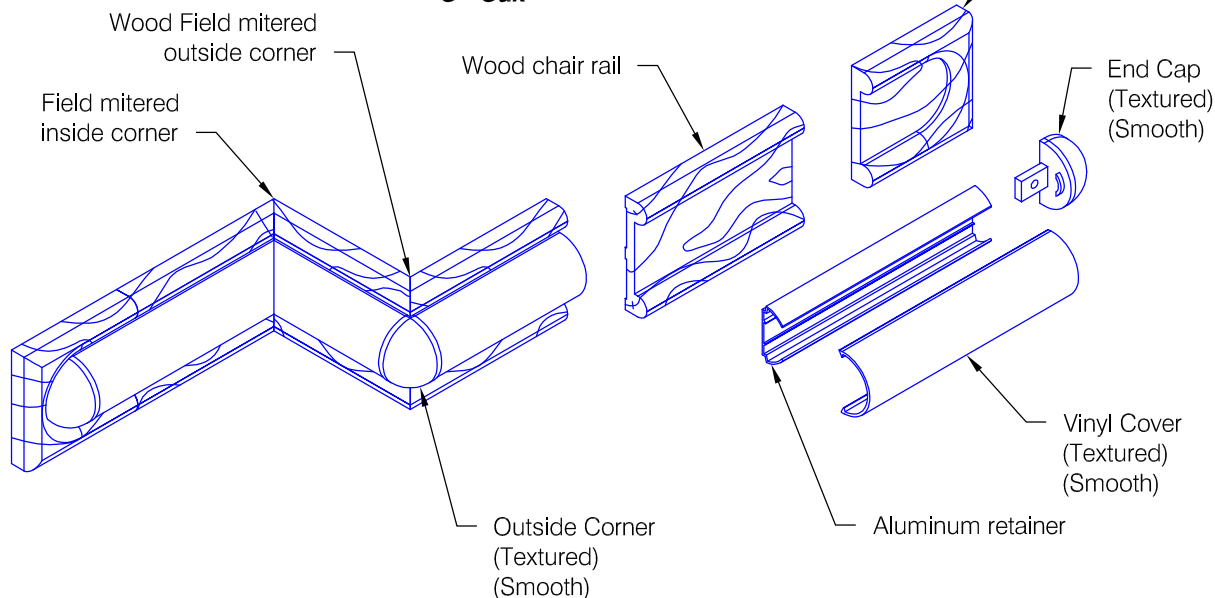

Wood

- Manufacturer's standard stain colors
- Ash, maple, or oak hardwoods
- Custom woods are available
- Custom vinyl & stain colors are available

All hardwoods have their own "personality" or special characteristics. Finish may vary due to natural variations in wood color, grain and texture

(* **Specify wood type**

- **A - Ash**
- **M - Maple**
- **O - Oak**