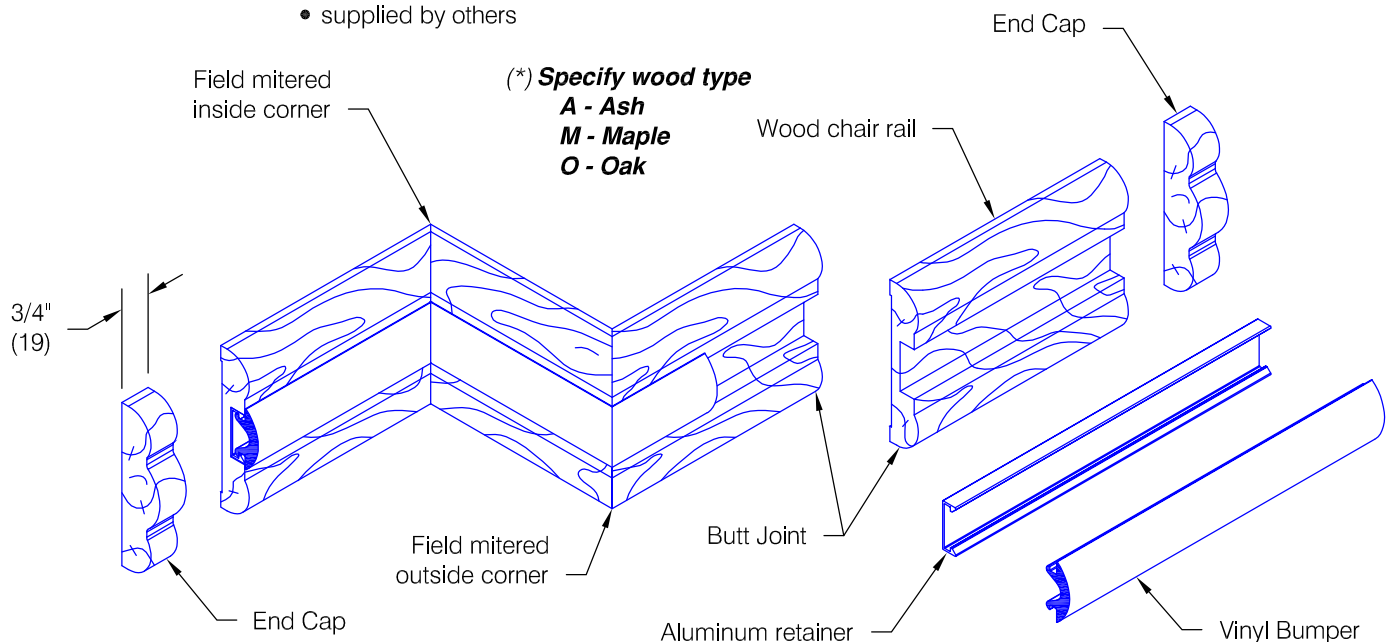

WallGuard.Com reserves the right to discontinue a design or modify an existing design without prior notice