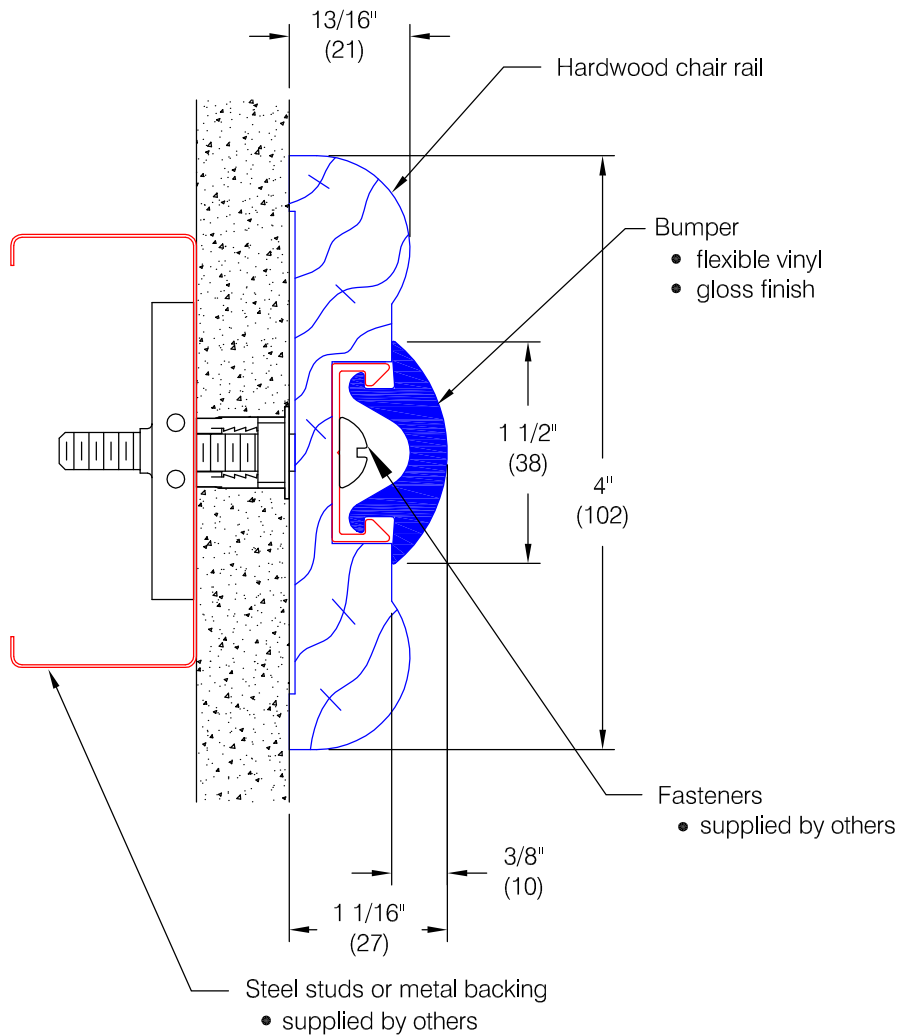

Protector Series 2160D

Features:

- Milled end caps
- Stock lengths:
Wood - random 6'-0" (1829) to 12'-0" (3658)
Aluminum & bumper - 12'-0" (3658)

Finishes:

Vinyl Bumper

- Available in limited standard colors
- Custom colors available