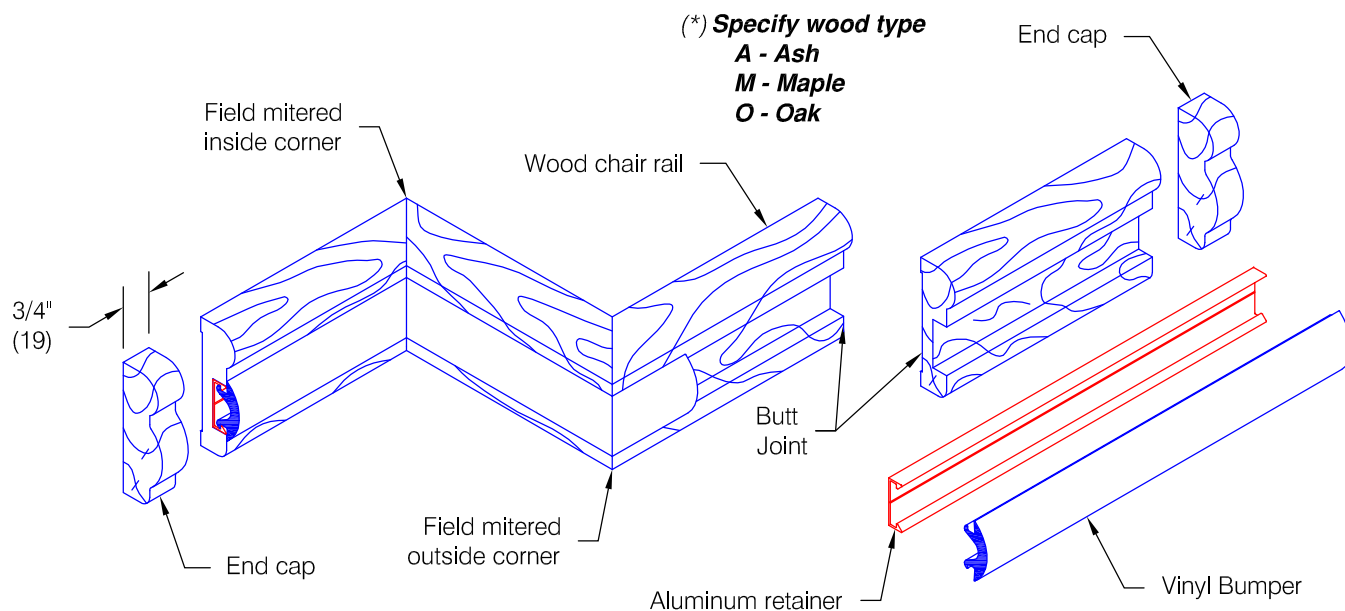

WallGuard.Com reserves the right to discontinue a design or modify an existing design without prior notice