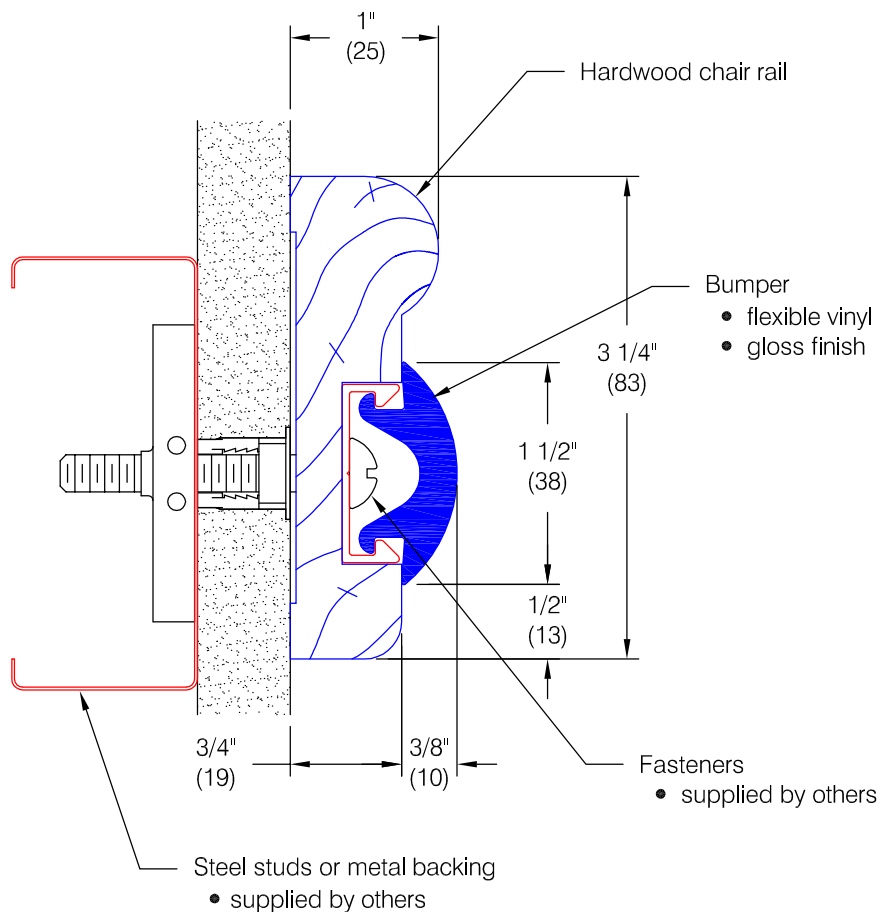

Protector Series 2160C

Features:

- Milled end caps
- Stock lengths:
Wood - random 6'-0" (1829) to 16'-0" (4877)
Aluminum and vinyl - 12'-0" (3658)

Finishes:

Vinyl Bumper

- Available in limited standard colors
- Custom colors available