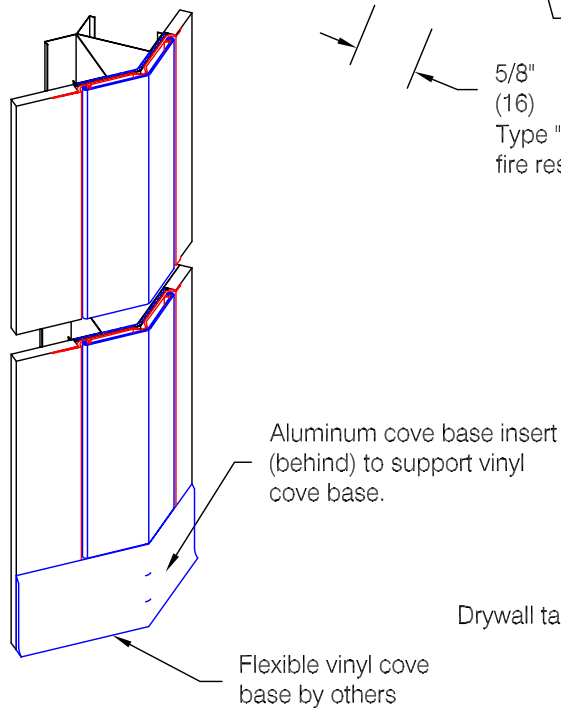

Optional Cove Base Insert