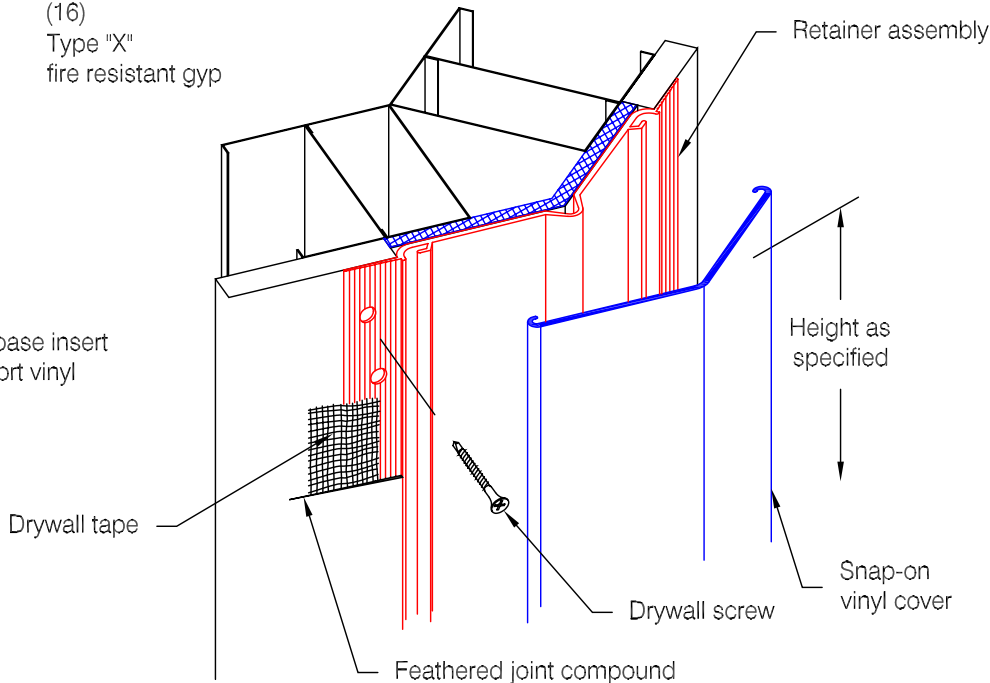

### Features:

- Class A fire rating
- "Drop-in" installation follows completion of drywall mounting
- Stock lengths: 8'-0" (2438), 9'-0" (2743), 10'-0" (3048), and 12'-0" (3658)
- Custom cut lengths available
- Available with aluminum cove base insert for use with vinyl cove base standard in 4" (102) and 6" (152) heights

### Finishes:

- Vinyl cover (textured)
- Manufacturer's standard colors
  - Custom colors available
- Aluminum retainer
- Mill finish aluminum

Optional Cove Base Insert

WallGuard.Com reserves the right to discontinue a design or modify an existing design without prior notice