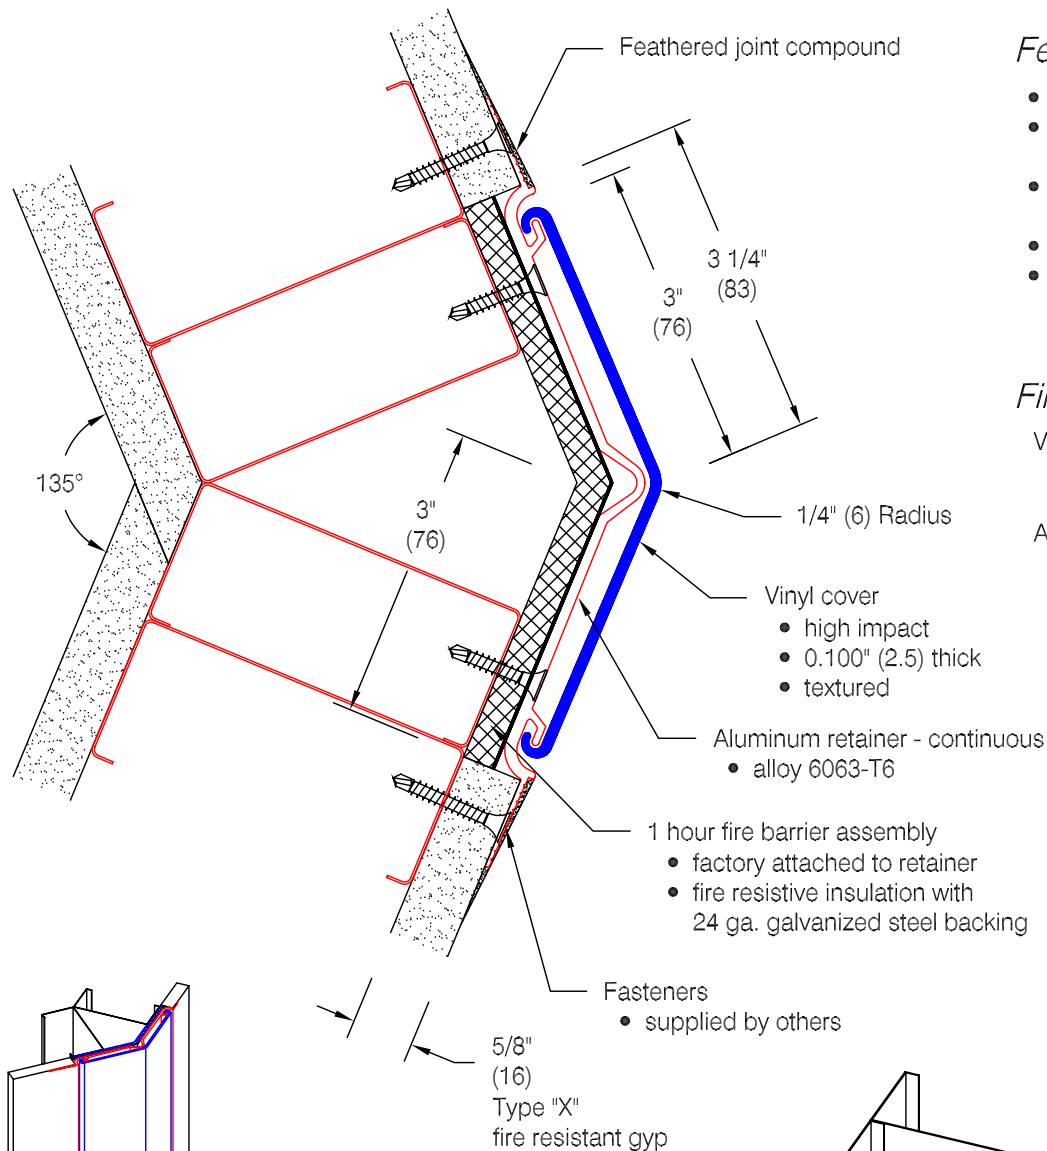

# Defender Series 2380 - 3" x 135° 1 Hour

### Features:

- Class A fire rating
- "Drop-in" installation follows completion of drywall mounting
- Stock lengths: 8'-0" (2438), 9'-0" (2743), 10'-0" (3048), and 12'-0" (3658)
- Custom cut lengths available
- Available with aluminum cove base insert for use with vinyl cove base standard in 4" (102) and 6" (152) heights

### Finishes:

- Vinyl cover (textured)
- Manufacturer's standard colors
  - Custom colors available
- Aluminum retainer
- Mill finish aluminum

Optional Cove Base Insert

WallGuard.Com reserves the right to discontinue a design or modify an existing design without prior notice