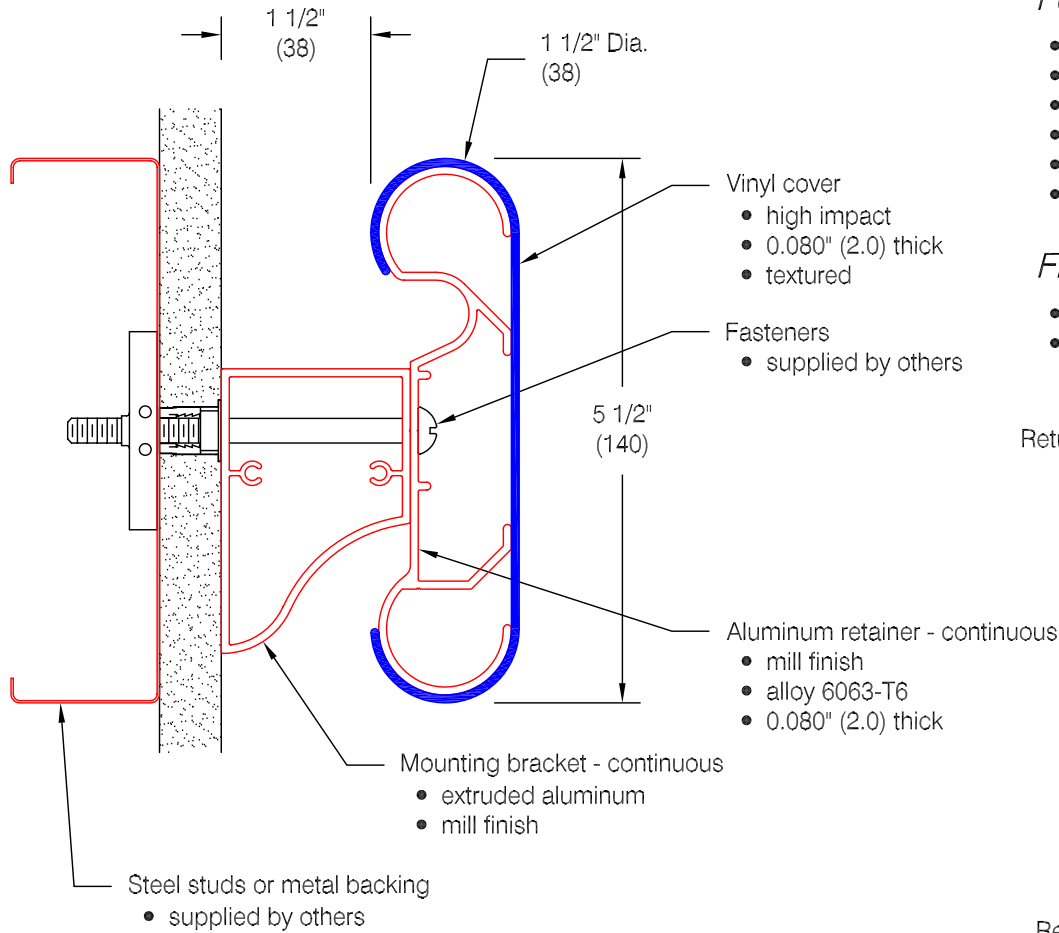

Infinity Series 2021S With Continuous Security Bracket

Features:

- ADA Compliant
- Class A fire rating
- Molded returns - with hardware
- Molded outside corners - with hardware
- Molded inside corners - with hardware
- Stock lengths - 12'-0" (3658)

Finishes:

- Manufacturer's standard colors
- Custom colors available

Rear View of Wall Return Assembly

WallGuard.Com reserves the right to discontinue a design or modify an existing design without prior notice