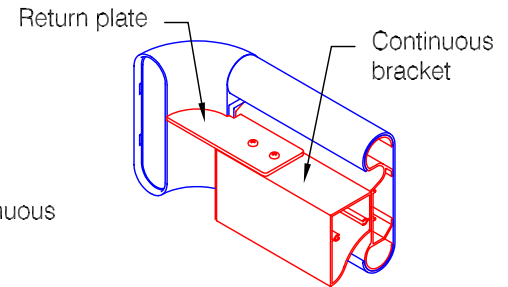

Infinity Series 2021S With Continuous Security Bracket

Features:

- ADA Compliant
- Class A fire rating
- Molded returns - with hardware
- Molded outside corners - with hardware
- Molded inside corners - with hardware
- Stock lengths - 12'-0" (3658)

Finishes:

- Manufacturer's standard colors
- Custom colors available

Rear View of Wall Return Assembly

WallGuard.Com reserves the right to discontinue a design or modify an existing design without prior notice