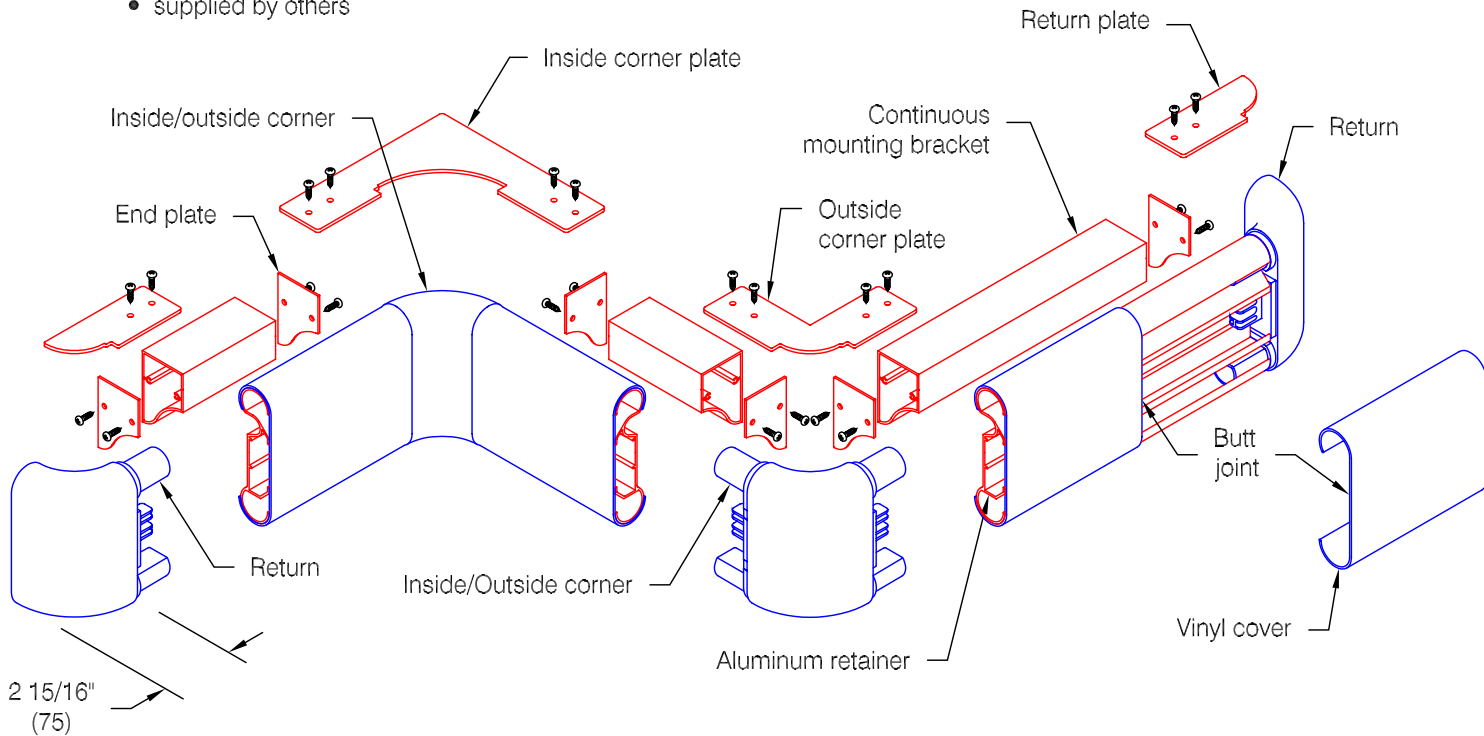

Infinity Series 2021S With Continuous Security Bracket

Features:

- ADA Compliant
- Class A fire rating
- Molded returns - with hardware
- Molded outside corners - with hardware
- Molded inside corners - with hardware
- Stock lengths - 12'-0" (3658)

Finishes:

- Manufacturer's standard colors
- Custom colors available

Rear View of Wall Return Assembly

WallGuard.Com reserves the right to discontinue a design or modify an existing design without prior notice