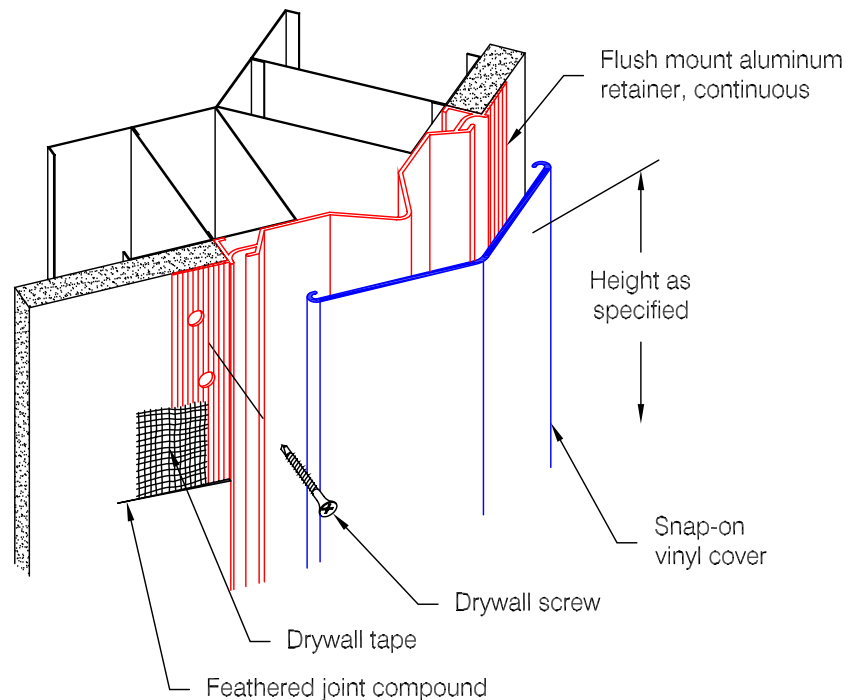

# Defender Series 2380 - 3" x 135°

**Features:**

- Class A fire rating
- "Drop-in" installation follows completion of drywall mounting
- Stock lengths: 8'-0" (2438), 9'-0" (2743), 10'-0" (3048), and 12'-0" (3658)
- Custom cut lengths available
- Available with aluminum cover base insert for use with vinyl cover base standard in 4" (102) and 6" (152) heights

**Finishes:**

- Vinyl cover (textured)
- Manufacturer's standard colors
  - Custom colors available
- Aluminum retainer
- Mill finish aluminum

*Optional Cover Base Insert*

WallGuard.Com reserves the right to discontinue a design or modify an existing design without prior notice