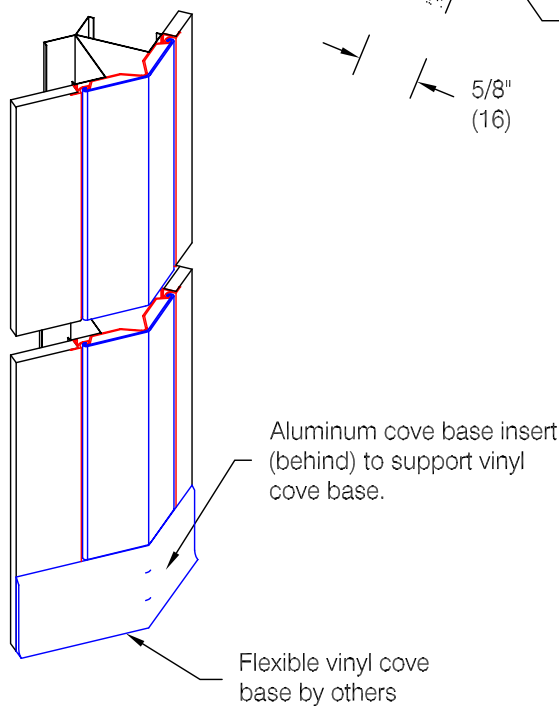

# Defender Series 2380 - 3" x 135°

**Features:**

- Class A fire rating
- "Drop-in" installation follows completion of drywall mounting
- Stock lengths: 8'-0" (2438), 9'-0" (2743), 10'-0" (3048), and 12'-0" (3658)
- Custom cut lengths available
- Available with aluminum cover base insert for use with vinyl cover base standard in 4" (102) and 6" (152) heights

**Finishes:**

- Vinyl cover (textured)
- Manufacturer's standard colors
  - Custom colors available
- Aluminum retainer
- Mill finish aluminum

*Optional Cover Base Insert*

WallGuard.Com reserves the right to discontinue a design or modify an existing design without prior notice