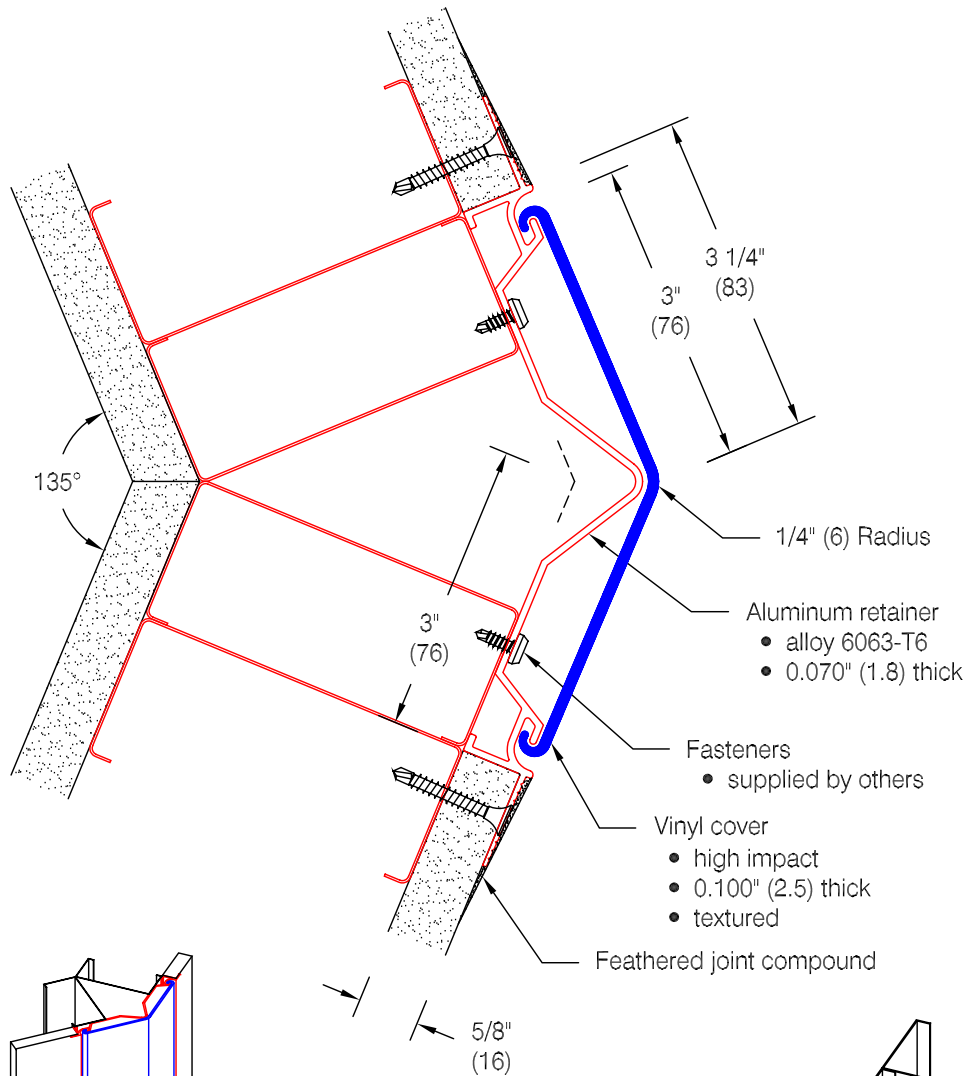

# Defender Series 2380 - 3" x 135°

**Features:**

- Class A fire rating
- "Drop-in" installation follows completion of drywall mounting
- Stock lengths: 8'-0" (2438), 9'-0" (2743), 10'-0" (3048), and 12'-0" (3658)
- Custom cut lengths available
- Available with aluminum cover base insert for use with vinyl cover base standard in 4" (102) and 6" (152) heights

**Finishes:**

- Vinyl cover (textured)
- Manufacturer's standard colors
  - Custom colors available
- Aluminum retainer
- Mill finish aluminum

*Optional Cover Base Insert*

WallGuard.Com reserves the right to discontinue a design or modify an existing design without prior notice