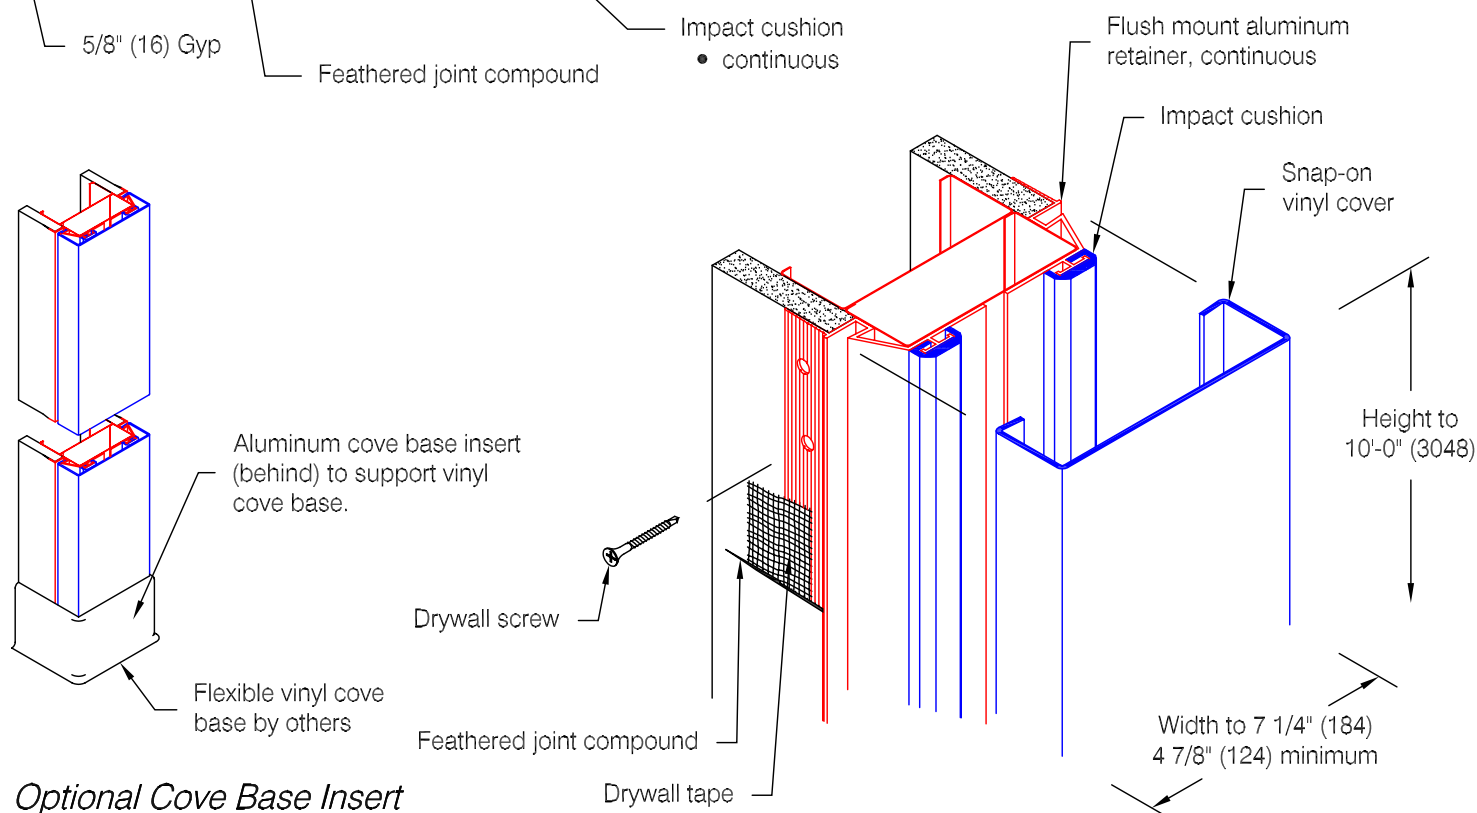

Defender Series 2375 - Endwall

Features:

- Class A fire rating
- "Drop-in" installation follows completion of drywall mounting
- Stock lengths: 8'-0" (2438), 9'-0" (2743), 10'-0" (3048), and 12'-0" (3658)
- Custom cut lengths available
- Available with aluminum cove base insert for use with vinyl cove base standard in 4" (102) and 6" (152) heights

Finishes:

- Vinyl cover (textured)
- Manufacturer's standard colors
 - Custom colors available
- Aluminum retainer
- Mill finish aluminum

Optional Cove Base Insert

WallGuard.Com reserves the right to discontinue a design or modify an existing design without prior notice