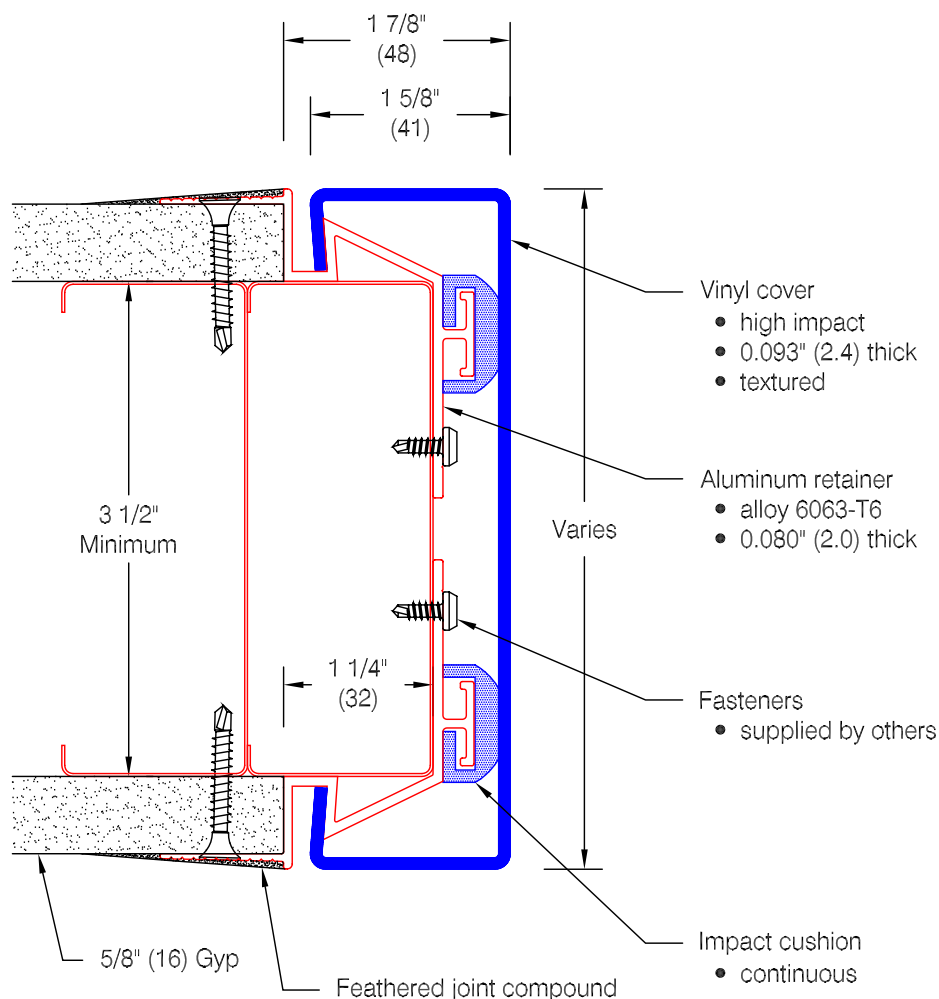

Defender Series 2375 - Endwall

Features:

- Class A fire rating
- "Drop-in" installation follows completion of drywall mounting
- Stock lengths: 8'-0" (2438), 9'-0" (2743), 10'-0" (3048), and 12'-0" (3658)
- Custom cut lengths available
- Available with aluminum cove base insert for use with vinyl cove base standard in 4" (102) and 6" (152) heights

Finishes:

- Vinyl cover (textured)
- Manufacturer's standard colors
 - Custom colors available
- Aluminum retainer
- Mill finish aluminum

Optional Cove Base Insert

WallGuard.Com reserves the right to discontinue a design or modify an existing design without prior notice