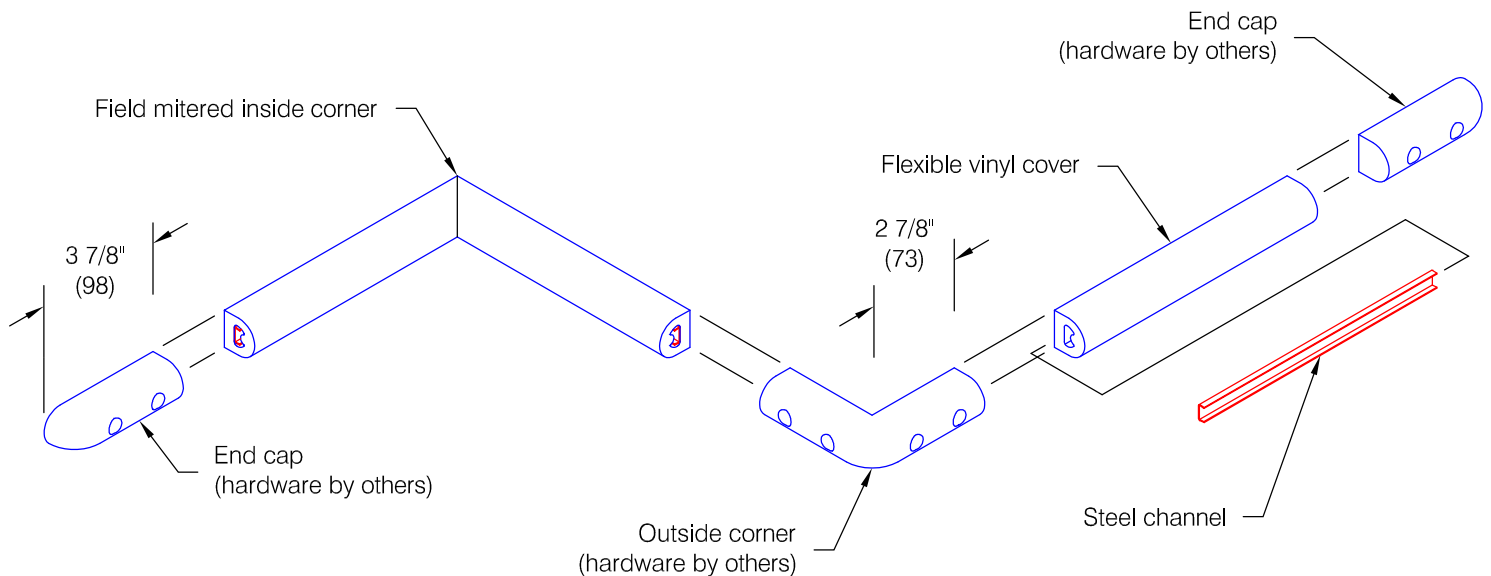

Protector Series 2256

Features:

- Molded end caps
- Molded outside corners
- Weight: 0.4 lbs / lf
- Stock lengths: 12'-0" (3658)

Finishes:

- Available in limited standard colors
- Custom colors available

WallGuard.Com reserves the right to discontinue a design or modify an existing design without prior notice