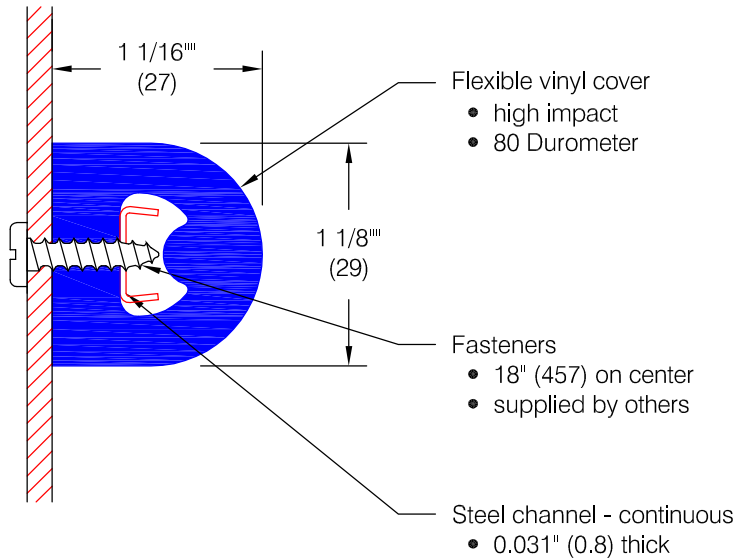

Protector Series 2256

Features:

- Molded end caps
- Molded outside corners
- Weight: 0.4 lbs / lf
- Stock lengths: 12'-0" (3658)

Finishes:

- Available in limited standard colors
- Custom colors available

WallGuard.Com reserves the right to discontinue a design or modify an existing design without prior notice