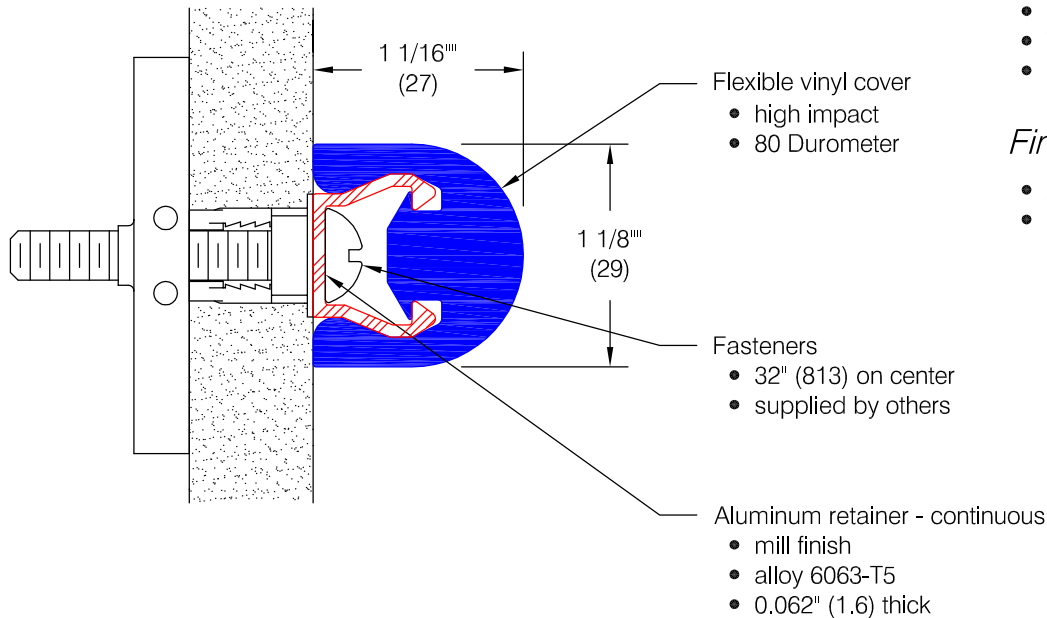

Protector Series 2257

Features:

- Molded end caps
- Molded outside corners
- Weight: 1.0 lbs / lf
- Stock lengths: 12'-0" (3658)

Finishes:

- Available in limited standard colors
- Custom colors available

WallGuard.Com reserves the right to discontinue a design or modify an existing design without prior notice