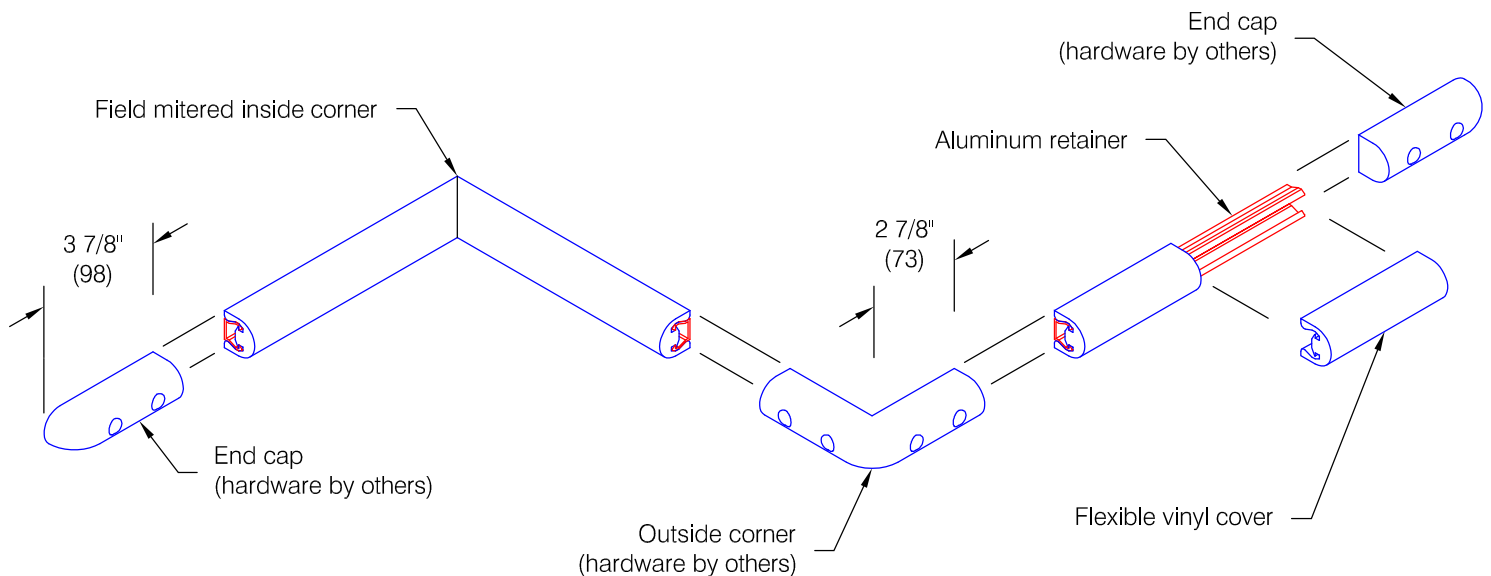

Protector Series 2257

Features:

- Molded end caps
- Molded outside corners
- Weight: 1.0 lbs / lf
- Stock lengths: 12'-0" (3658)

Finishes:

- Available in limited standard colors
- Custom colors available

WallGuard.Com reserves the right to discontinue a design or modify an existing design without prior notice