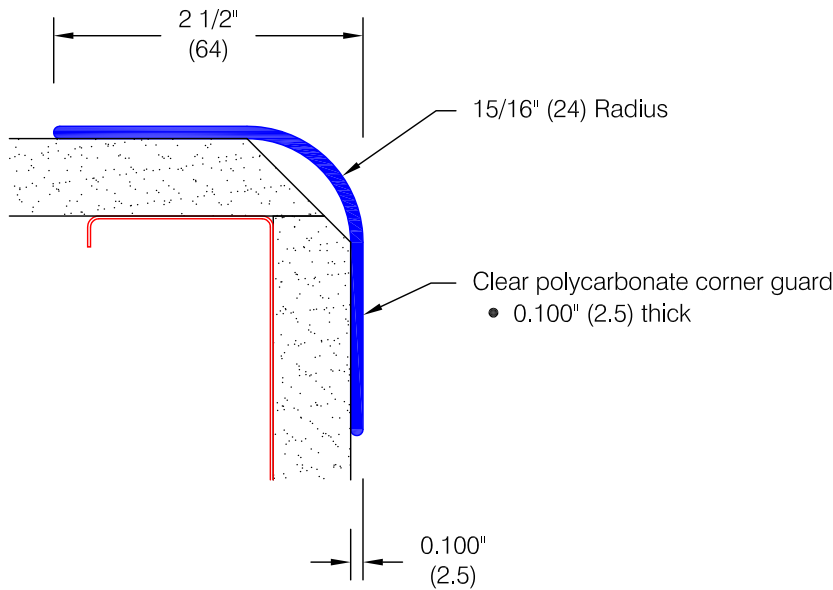

Defender Series 2335 - 2 1/2" Bullnose

Length	Total # of Screws
48" (1219) thru 107" (2718)	6
108" (2743) thru 143" (3632)	8
144" (3658)	10

Standard Screw Mounted

Optional Tape Mounted

Optional Undrilled

Features:

- Extruded Polycarbonate
- U/L 94 Flammability:
V-2 @ 0.125
V-2 @ 0.0625
V-0 @ 0.2500
- Stock lengths 4'-0" (1219) and 8'-0" (2438)
Custom lengths available
- Mechanical fasteners

Finishes:

- Clear smooth finish
- Manufacturer's standard colors (optional)

Mounting Options:

- Double-faced tape
- Undrilled (fastening method by others)