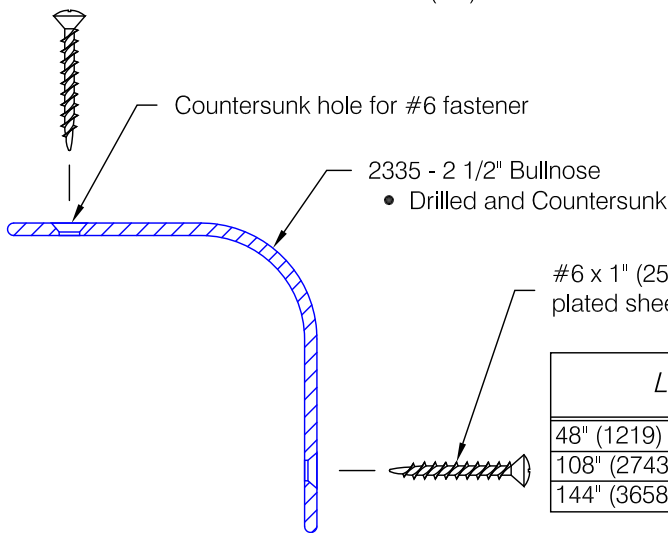

Defender Series 2335 - 2 1/2" Bullnose

Length	Total # of Screws
48" (1219) thru 107" (2718)	6
108" (2743) thru 143" (3632)	8
144" (3658)	10

Standard Screw Mounted

Optional Tape Mounted

Optional Undrilled

Features:

- Extruded Polycarbonate
- U/L 94 Flammability:
V-2 @ 0.125
V-2 @ 0.0625
V-0 @ 0.2500
- Stock lengths 4'-0" (1219) and 8'-0" (2438)
Custom lengths available
- Mechanical fasteners

Finishes:

- Clear smooth finish
- Manufacturer's standard colors (optional)

Mounting Options:

- Double-faced tape
- Undrilled (fastening method by others)