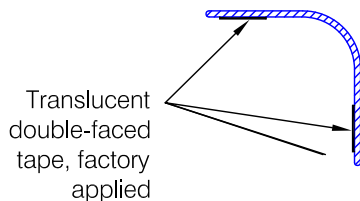

Defender Series 2335 - 2 1/2" Bullnose

Length	Total # of Screws
48" (1219) thru 107" (2718)	6
108" (2743) thru 143" (3632)	8
144" (3658)	10

Standard Screw Mounted

Optional Tape Mounted

Optional Undrilled

Features:

- Extruded Polycarbonate
- U/L 94 Flammability:
V-2 @ 0.125
V-2 @ 0.0625
V-0 @ 0.2500
- Stock lengths 4'-0" (1219) and 8'-0" (2438)
Custom lengths available
- Mechanical fasteners

Finishes:

- Clear smooth finish
- Manufacturer's standard colors (optional)