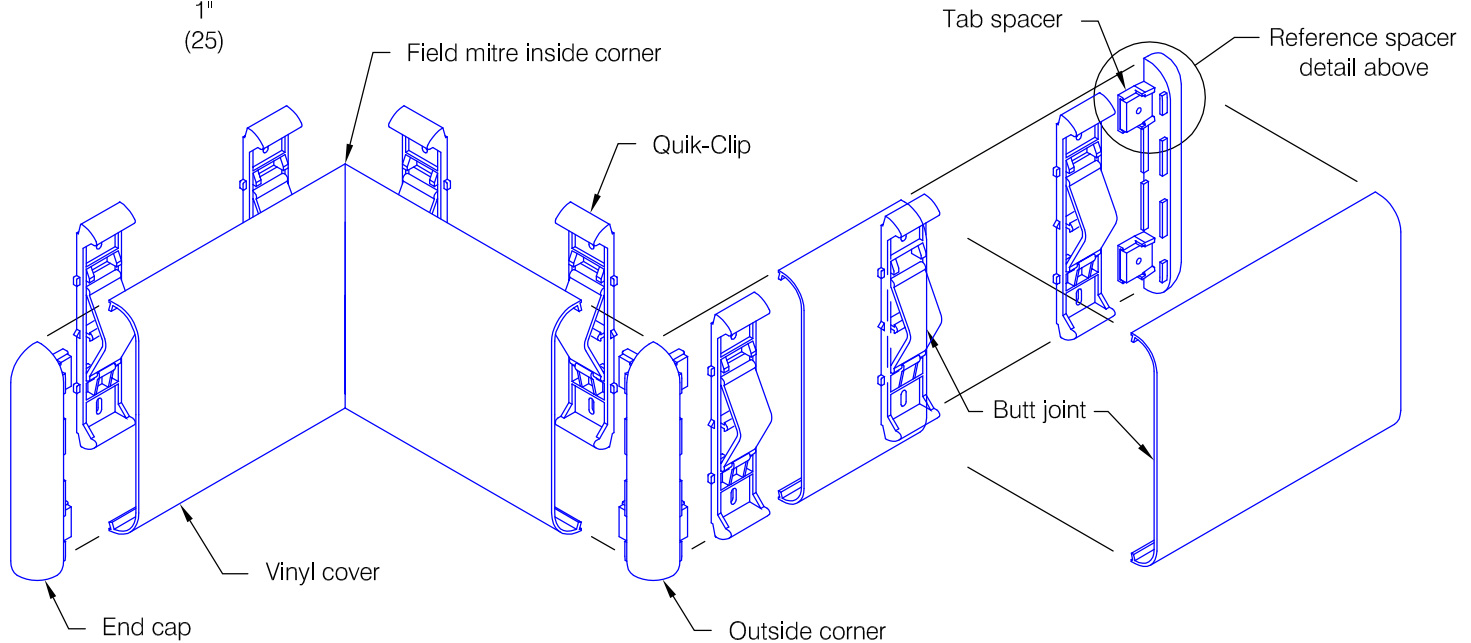

# Protector Series 2130.1

**Features:**

- Class A fire rated wall guard
- Molded end caps
- Molded outside corners
- Stock length 12'-0" (3658)

**Finishes:**

- Manufacturer's standard colors
- Custom colors available
- Grooved (See WGDC.2130B.1)