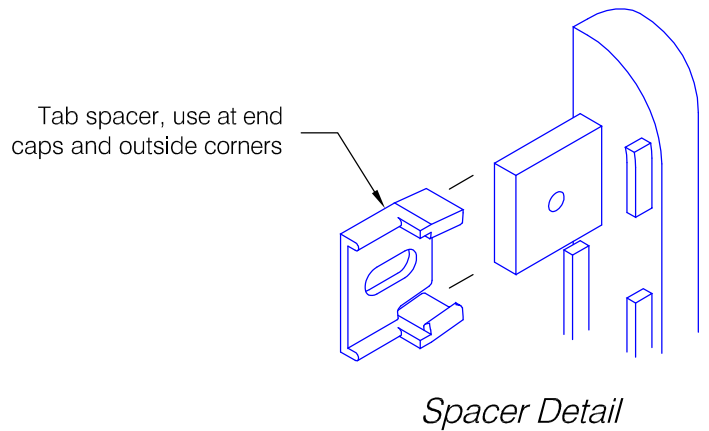

# Protector Series 2130.1

**Features:**

- Class A fire rated wall guard
- Molded end caps
- Molded outside corners
- Stock length 12'-0" (3658)

**Finishes:**

- Manufacturer's standard colors
- Custom colors available
- Grooved (See WGDC.2130B.1)