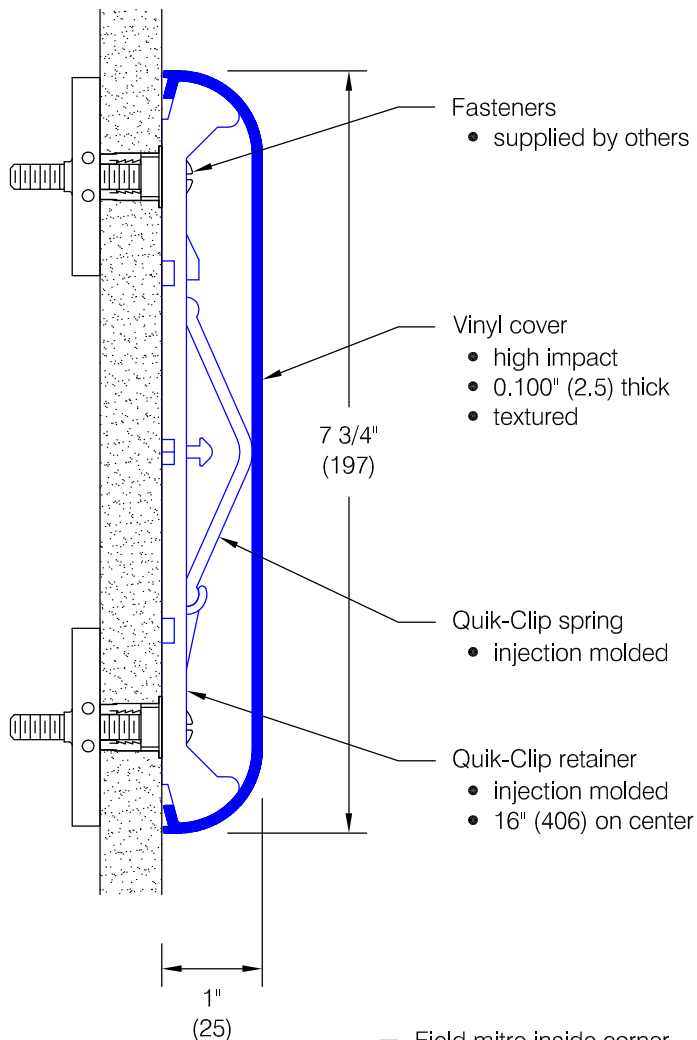

# Protector Series 2130.1

**Features:**

- Class A fire rated wall guard
- Molded end caps
- Molded outside corners
- Stock length 12'-0" (3658)

**Finishes:**

- Manufacturer's standard colors
- Custom colors available
- Grooved (See WGDC.2130B.1)