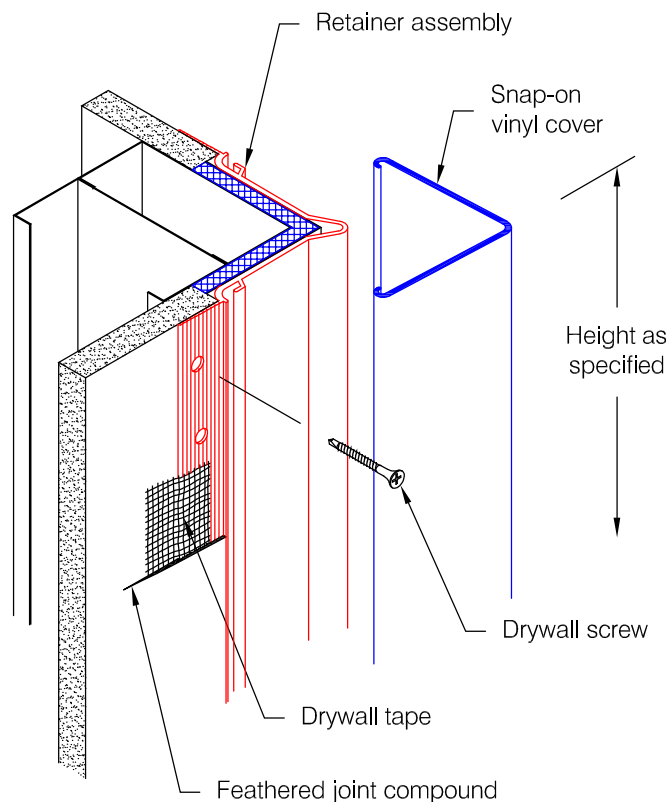

# Defender Series 2365 - 3" x 90° 1 Hour

### Features:

- Class A fire rating
- "Drop-in" installation follows completion of drywall mounting
- Stock lengths: 8'-0" (2438), 9'-0" (2743), 10'-0" (3048), and 12'-0" (3658)
- Custom cut lengths available
- Available with aluminum cove base insert for use with vinyl cove base standard in 4" (102) and 6" (152) heights

### Finishes:

- Vinyl cover (textured)
- Manufacturer's standard colors
  - Custom colors available
- Aluminum retainer
- Mill finish aluminum

5/8" (16)  
Type "X"  
fire resistant gyp

Optional Cove Base Insert