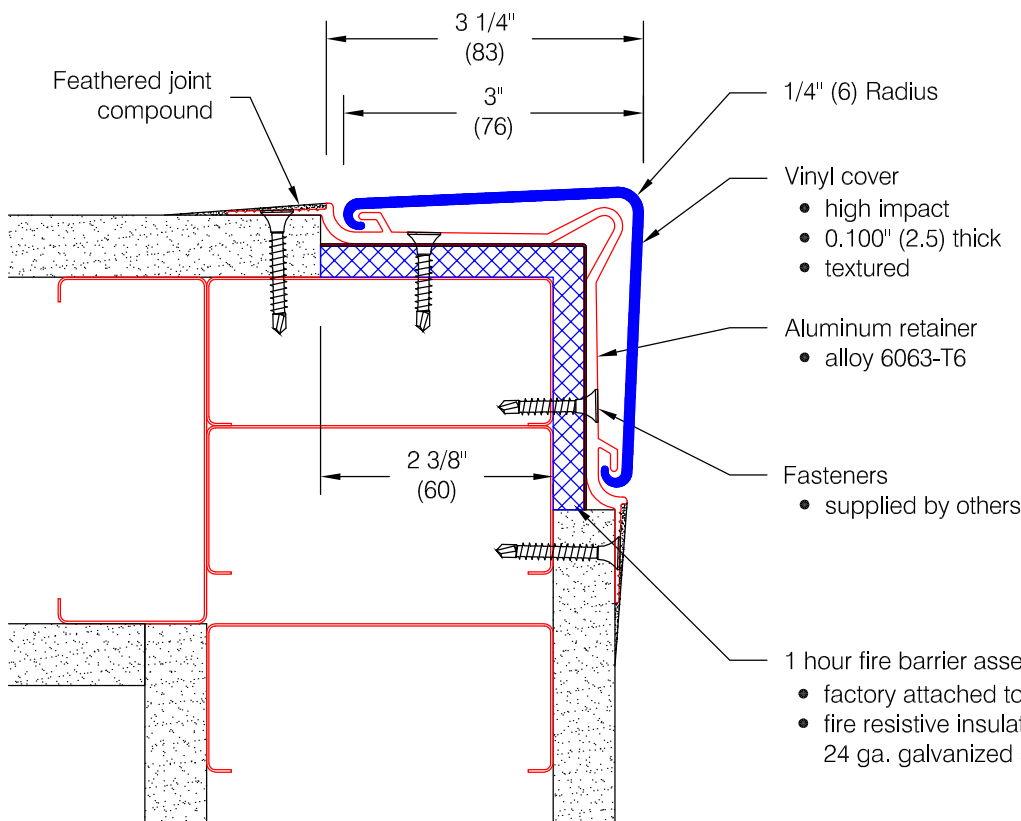

# Defender Series 2365 - 3" x 90° 1 Hour

### Features:

- Class A fire rating
- "Drop-in" installation follows completion of drywall mounting
- Stock lengths: 8'-0" (2438), 9'-0" (2743), 10'-0" (3048), and 12'-0" (3658)
- Custom cut lengths available
- Available with aluminum cove base insert for use with vinyl cove base standard in 4" (102) and 6" (152) heights