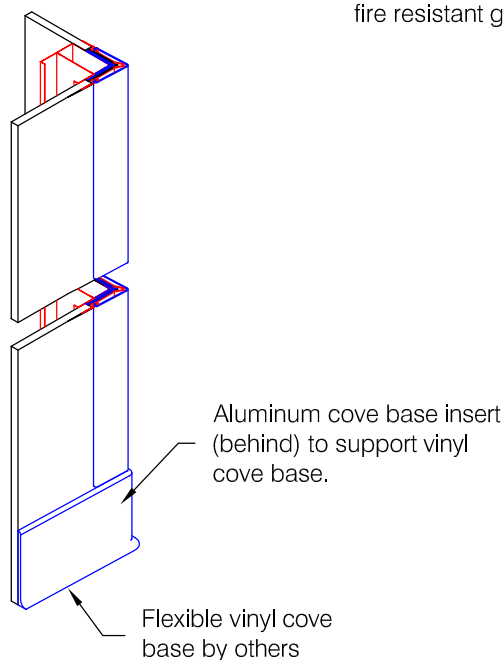

Optional Cove Base Insert