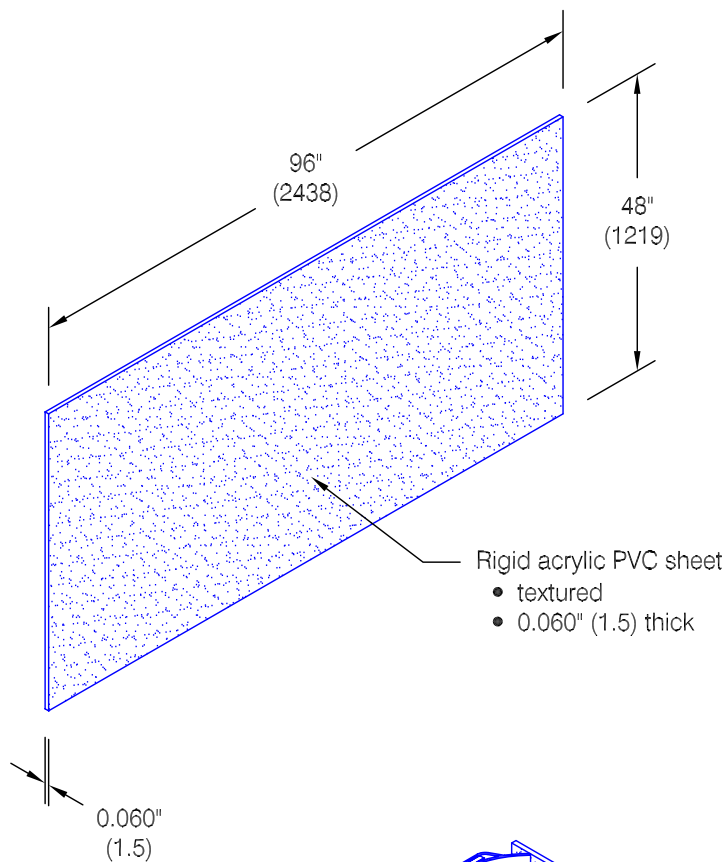

New Frontier Series - .060" Thick

Features:

- Class A fire rating
- Heavier thickness available
- Stock size 4'-0" (1219) x 8'-0" (2438) sheets
- Custom sizes are available (minimums apply)

Finishes:

- Manufacturer's standard colors
- Custom colors available