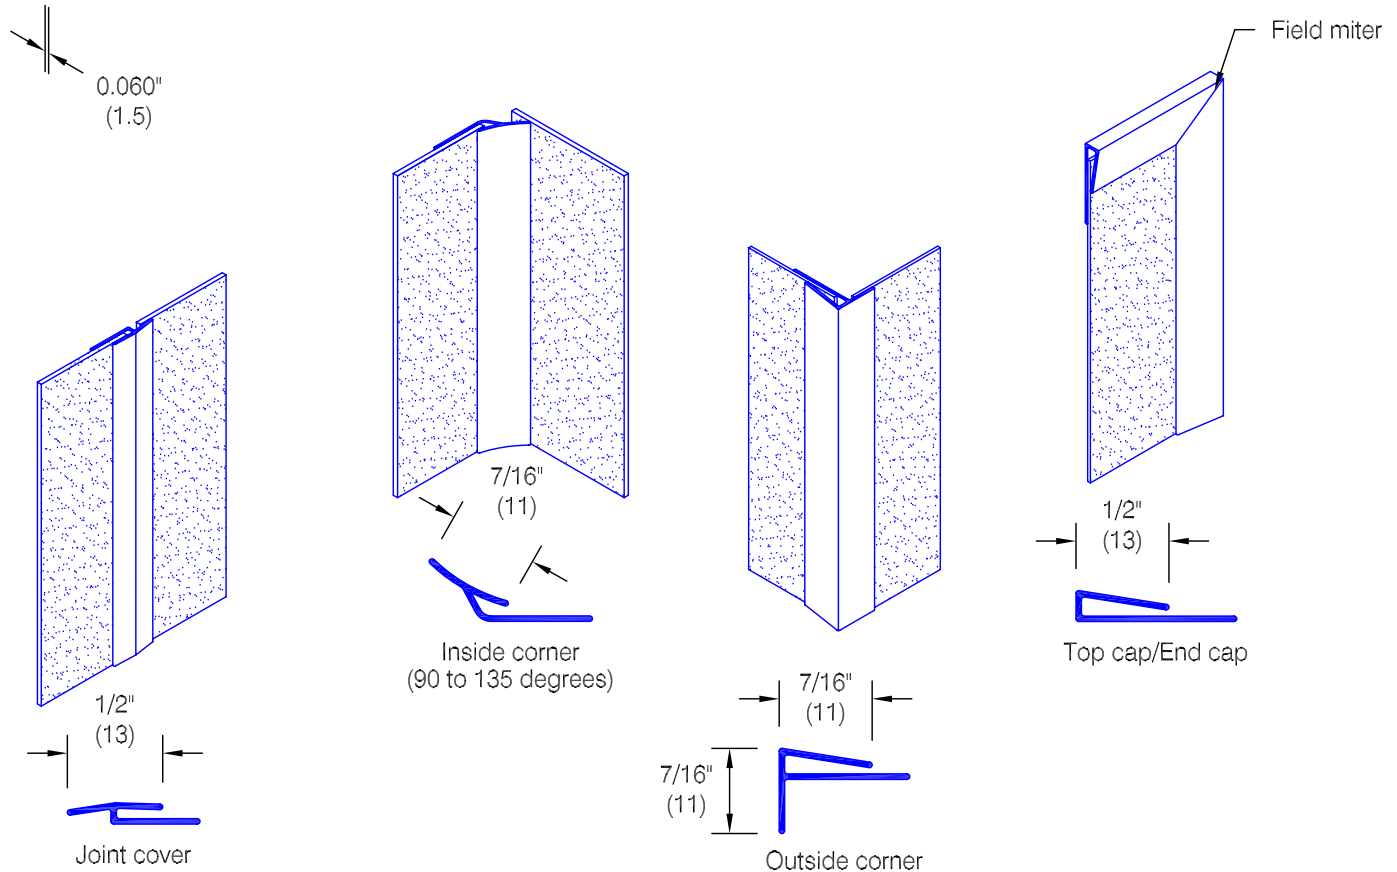

WallGuard.Com reserves the right to discontinue a design or modify an existing design without prior notice