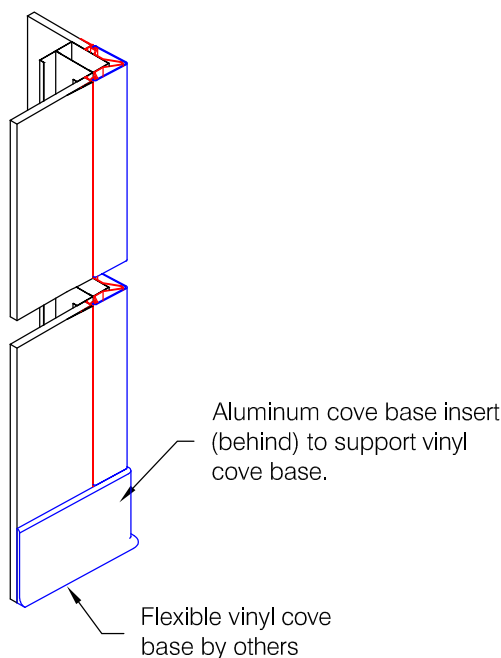

Defender Series 2365 - 3" x 90°

Features:

- Class A fire rating
- "Drop-in" installation follows completion of drywall mounting
- Stock lengths: 8'-0" (2438), 9'-0" (2743), 10'-0" (3048), and 12'-0" (3658)
- Custom cut lengths available
- Available with aluminum cover base insert for use with vinyl cover base standard in 4" (102) and 6" (152) heights

Finishes:

- Vinyl cover (textured)
- Manufacturer's standard colors
 - Custom colors available
- Aluminum retainer
- Mill finish aluminum

Optional Cover Base Insert

WallGuard.Com reserves the right to discontinue a design or modify an existing design without prior notice