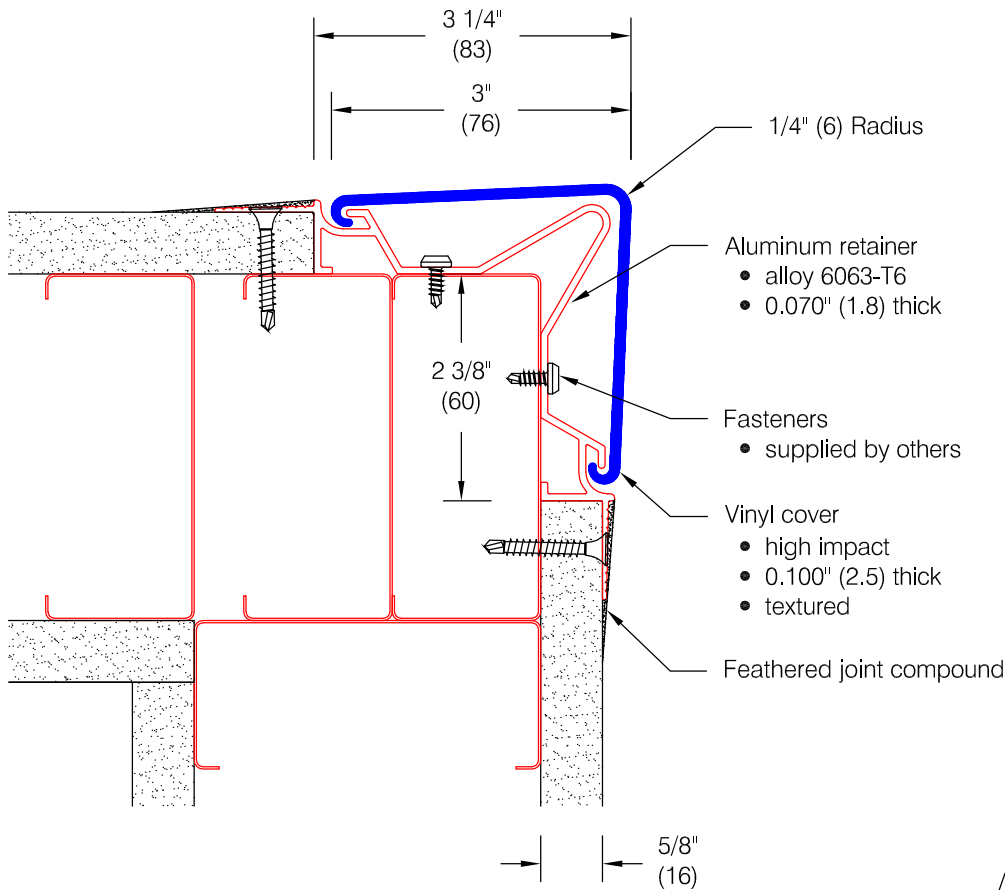

Defender Series 2365 - 3" x 90°

Features:

- Class A fire rating
- "Drop-in" installation follows completion of drywall mounting
- Stock lengths: 8'-0" (2438), 9'-0" (2743), 10'-0" (3048), and 12'-0" (3658)
- Custom cut lengths available
- Available with aluminum cover base insert for use with vinyl cover base standard in 4" (102) and 6" (152) heights

Finishes:

- Vinyl cover (textured)
- Manufacturer's standard colors
 - Custom colors available
- Aluminum retainer
- Mill finish aluminum

Optional Cover Base Insert

WallGuard.Com reserves the right to discontinue a design or modify an existing design without prior notice