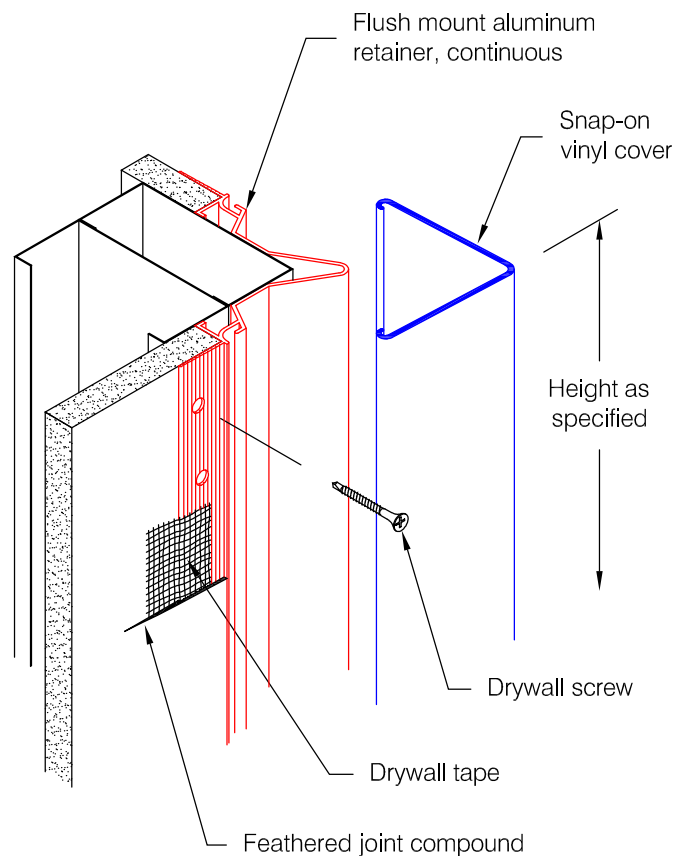

Defender Series 2365 - 3" x 90°

Features:

- Class A fire rating
- "Drop-in" installation follows completion of drywall mounting
- Stock lengths: 8'-0" (2438), 9'-0" (2743), 10'-0" (3048), and 12'-0" (3658)
- Custom cut lengths available
- Available with aluminum cover base insert for use with vinyl cover base standard in 4" (102) and 6" (152) heights

Finishes:

- Vinyl cover (textured)
- Manufacturer's standard colors
 - Custom colors available
- Aluminum retainer
- Mill finish aluminum

Optional Cover Base Insert

WallGuard.Com reserves the right to discontinue a design or modify an existing design without prior notice