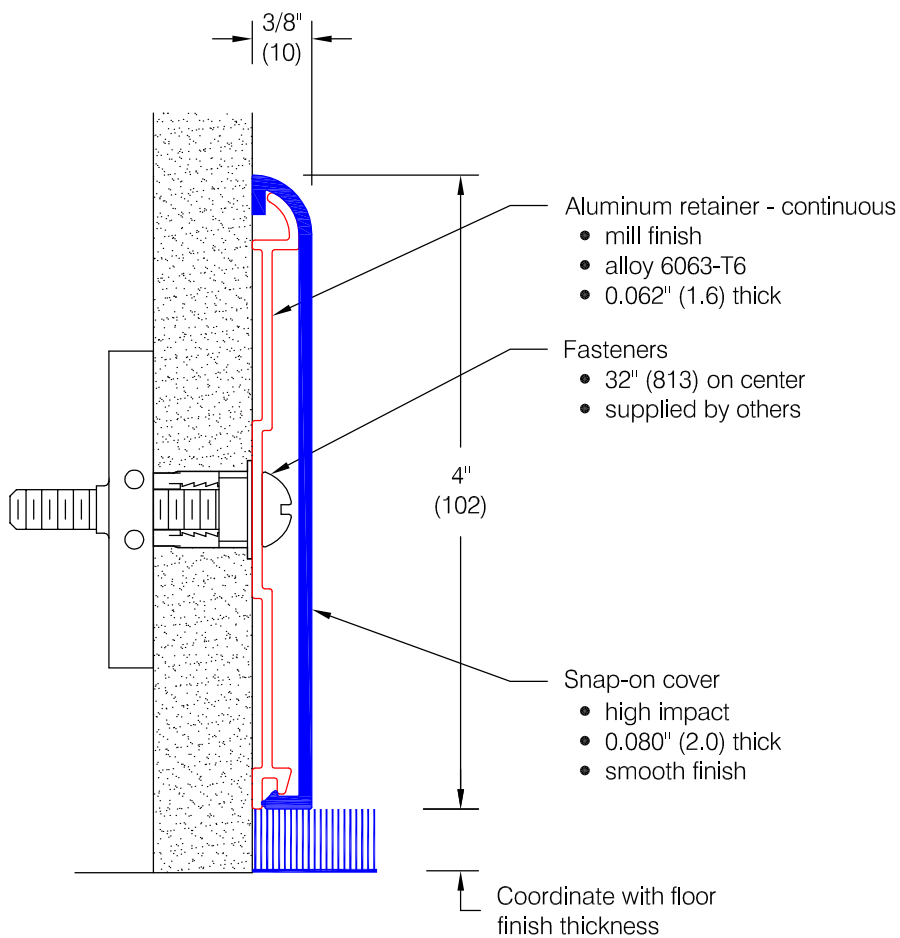

### Features:

- Class A fire rating
- Molded end caps
- Molded inside corners
- Molded outside corners
- Stock length 12'-0" (3658)