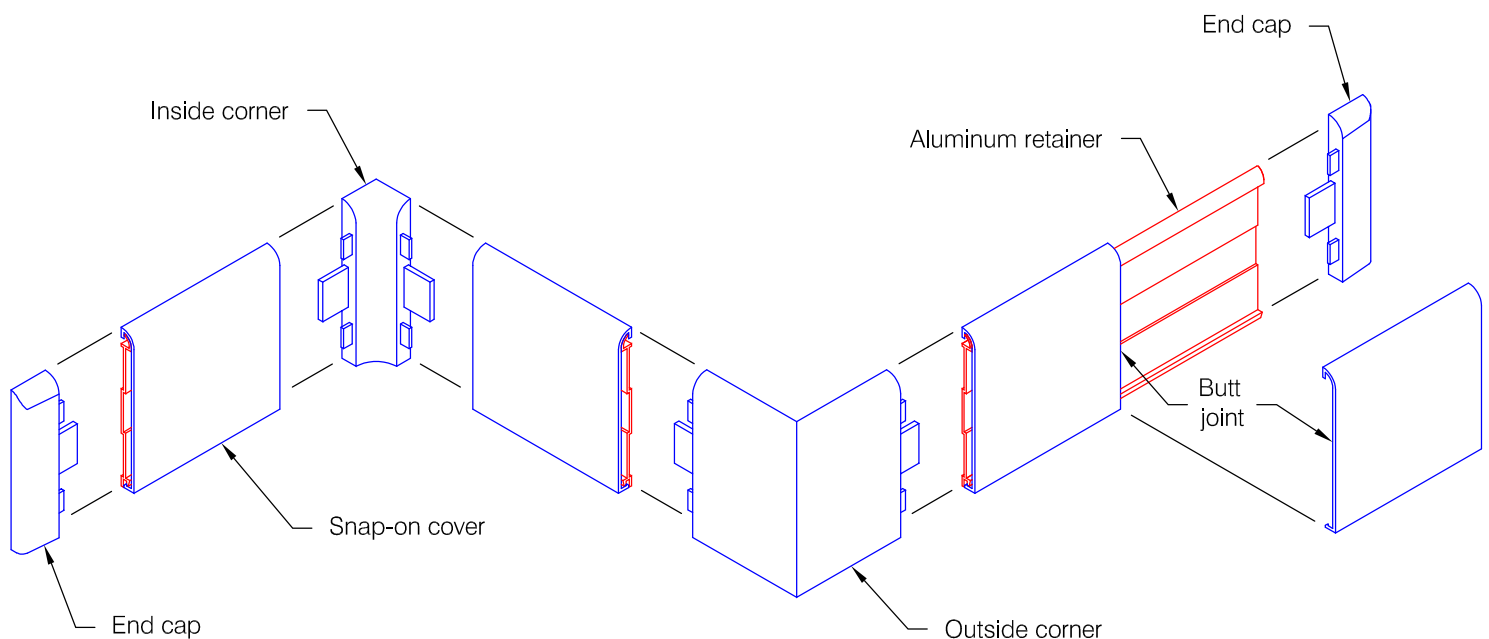

WallGuard.Com reserves the right to discontinue a design or modify an existing design without prior notice