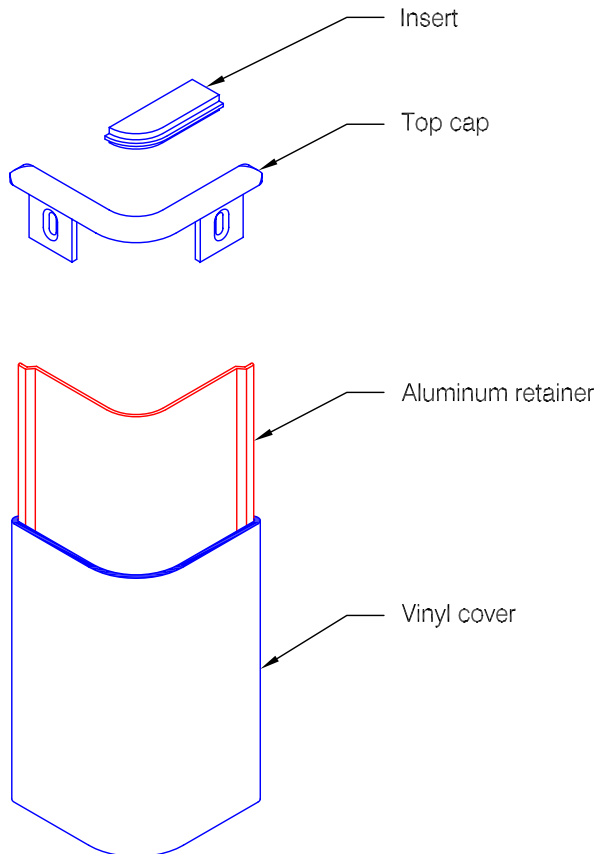

Exploded View