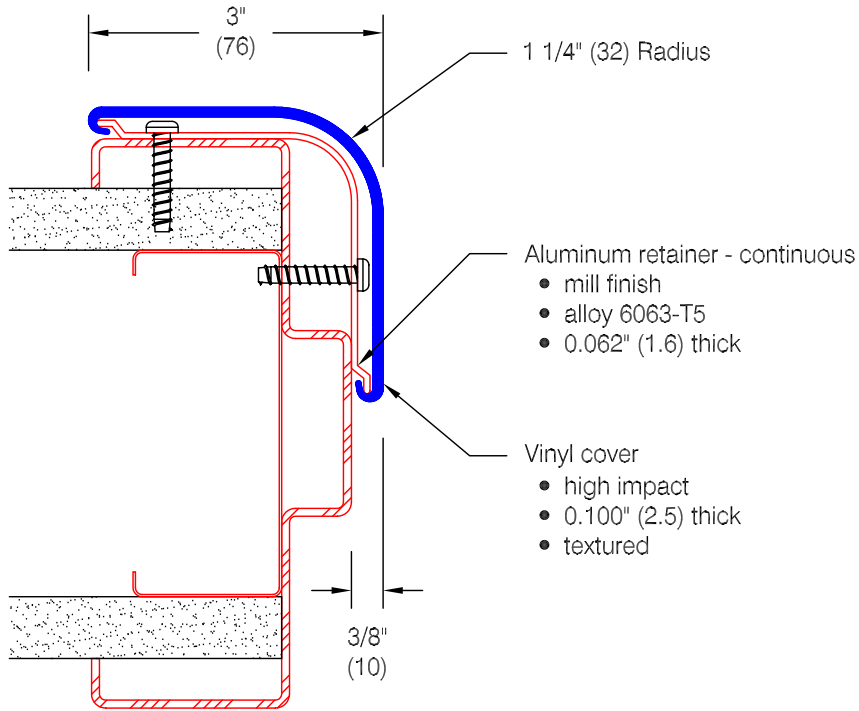

New Frontier Series 2410

Features:

- Class A fire rating
- Molded top/bottom caps
- NFPA-252 (UL10b) approved for use on 90 minute wood and 180 minute steel fire rated door assemblies
- Stock length: 4'-0" (1219)