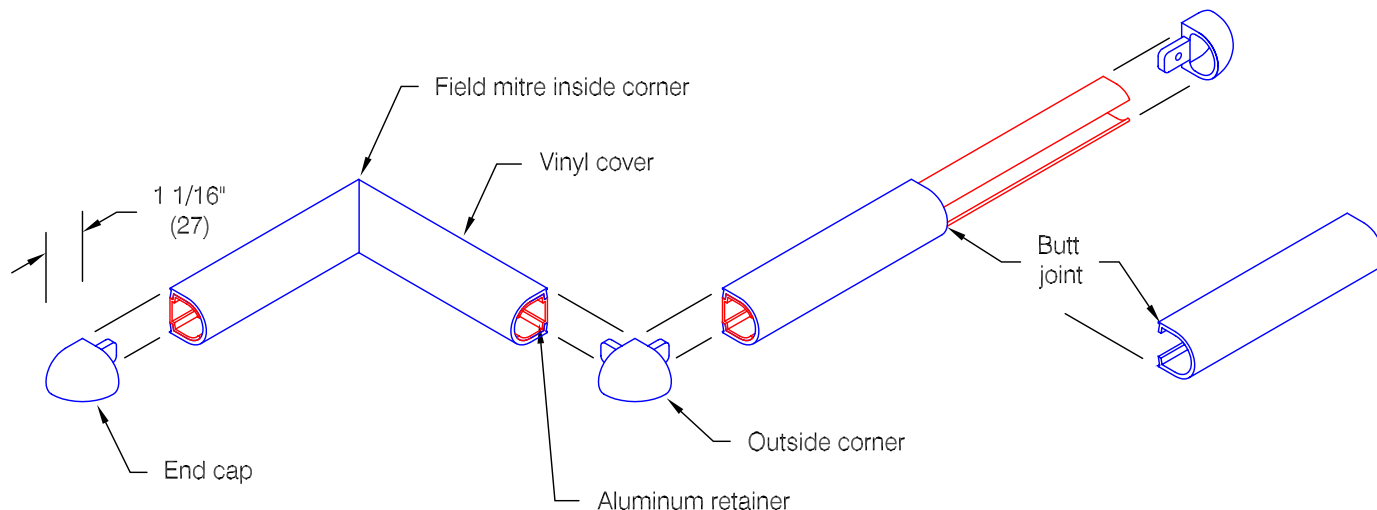

Protector Series 2135

Features:

- Class A fire rating
- Molded end caps
- Molded outside corners
- Stock length 12'-0" (3658)

Finishes:

- Manufacturer's standard colors
- Custom colors available

WallGuard.Com reserves the right to discontinue a design or modify an existing design without prior notice