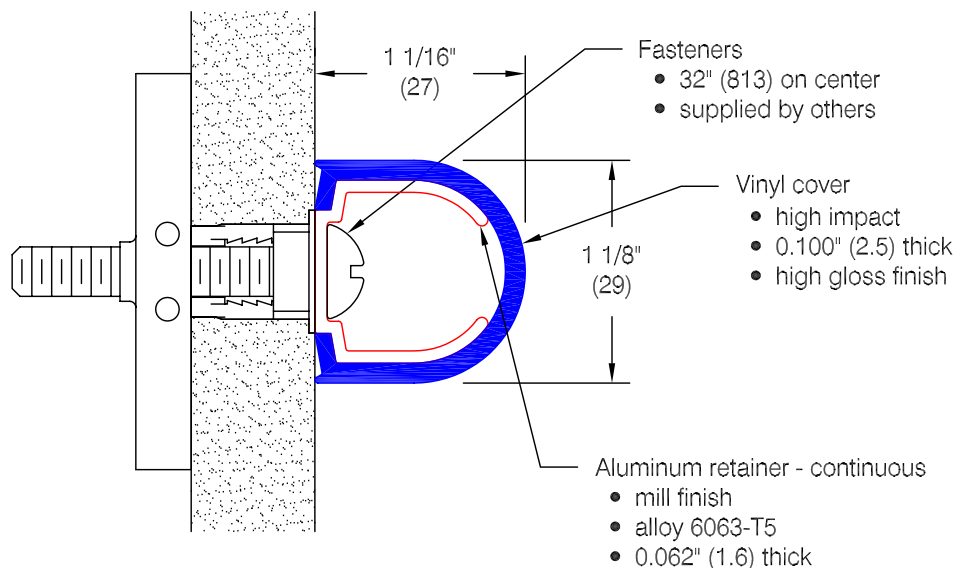

Protector Series 2135

Features:

- Class A fire rating
- Molded end caps
- Molded outside corners
- Stock length 12'-0" (3658)

Finishes:

- Manufacturer's standard colors
- Custom colors available

WallGuard.Com reserves the right to discontinue a design or modify an existing design without prior notice