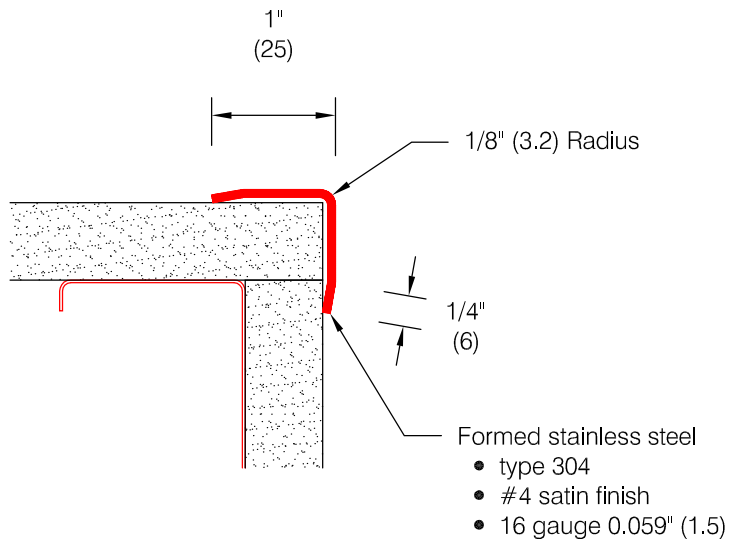

# Defender Series 2330.2 - 1"

## Features:

- Custom lengths, angles, and wing sizes are available
- Type 304 stainless
- Stock lengths: 4'-0" (1219) & 8'-0" (2438)