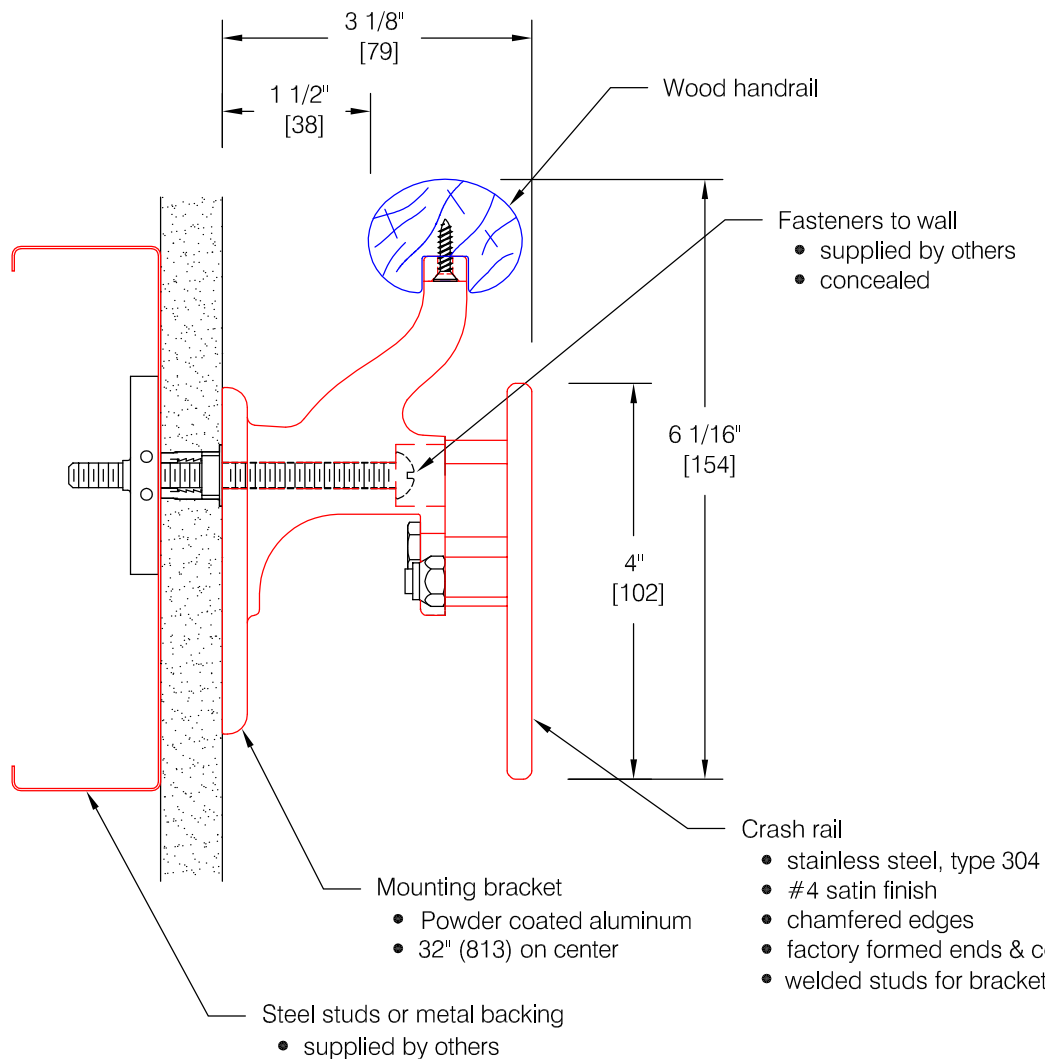

Opportunity Series 1022B

Features:

Wood

- Wall returns - with hardware
- Outside corners - with hardware
- Stock lengths:
Wood - random 6'-0" (1829) to 16'-0" (4877)

Crash rail

- stainless steel, type 304
- chamfered edges
- #4 satin finish

Finishes:

Wood

- Manufacturer's standard stain colors
- Custom stain colors available
- Oak, maple, or ash hardwoods
- Custom woods available

Crash rail

- #4 satin finish

Bracket

- Powder coated aluminum
- Manufacturers standard colors
- Concealed wall mount hardware