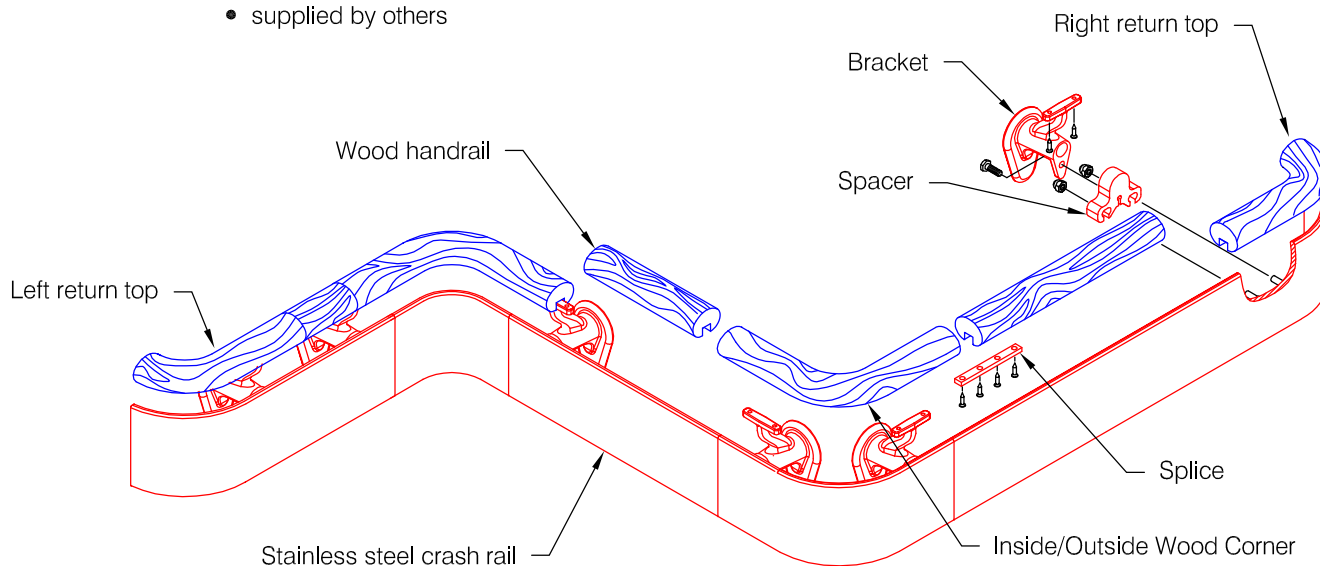

Opportunity Series 1022B

Features:

Wood

- Wall returns - with hardware
- Outside corners - with hardware
- Stock lengths:
Wood - random 6'-0" (1829) to 16'-0" (4877)

Crash rail

- stainless steel, type 304
- chamfered edges
- #4 satin finish

Finishes:

Wood

- Manufacturer's standard stain colors
- Custom stain colors available
- Oak, maple, or ash hardwoods
- Custom woods available

Crash rail

- #4 satin finish

Bracket

- Powder coated aluminum
- Manufacturers standard colors
- Concealed wall mount hardware