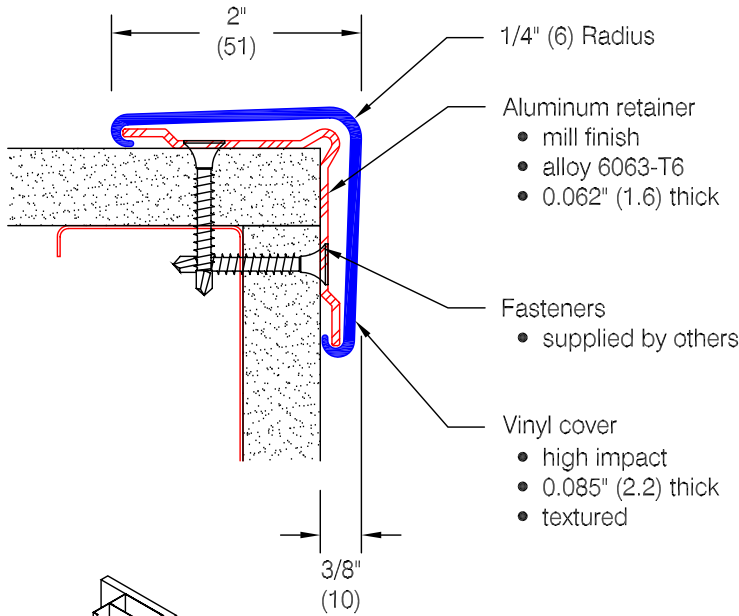

Defender Series 2305

Features:

- Class A fire rating
- "Surface Mount" installation follows completion of drywall mounting
- Stock lengths: 4'-0" (1219), 8'-0" (2438), 9'-0" (2743), 10'-0" (3048), and 12'-0" (3658)
- Custom cut lengths available
- Standard with textured top and bottom closure caps

Finishes:

- Vinyl cover (textured)
- Custom colors available
- Aluminum retainer
- Mill finish

Application Diagram

* **Partial height installation with top and bottom caps shown. Full height installations may not require top or bottom cap.**