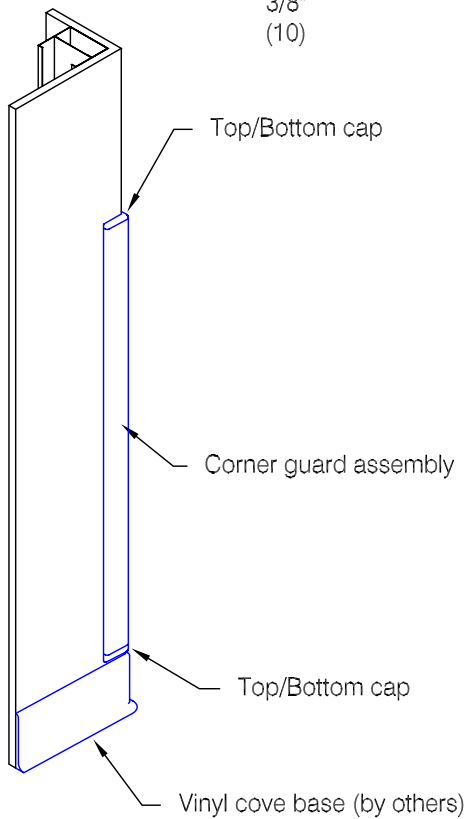

Defender Series 2305

Features:

- Class A fire rating
- "Surface Mount" installation follows completion of drywall mounting
- Stock lengths: 4'-0" (1219), 8'-0" (2438), 9'-0" (2743), 10'-0" (3048), and 12'-0" (3658)
- Custom cut lengths available
- Standard with textured top and bottom closure caps

Finishes:

- Vinyl cover (textured)
- Custom colors available
- Aluminum retainer
- Mill finish

Application Diagram

* **Partial height installation with top and bottom caps shown. Full height installations may not require top or bottom cap.**