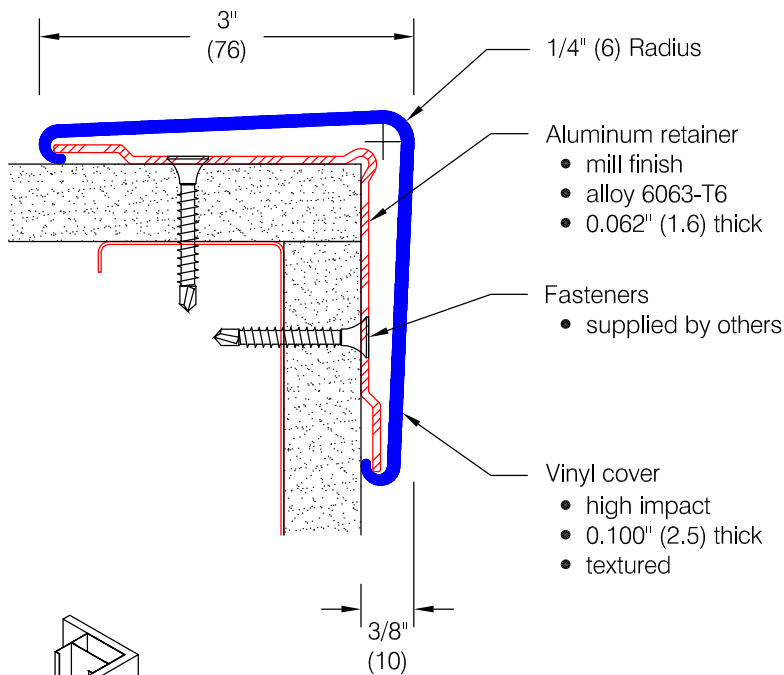

Defender Series 2300

Features:

- Class A fire rating
- "Surface Mount" installation follows completion of drywall mounting
- Stock lengths: 4'-0" (1219), 8'-0" (2438), 9'-0" (2743), 10'-0" (3048), and 12'-0" (3658)
- Custom cut lengths available
- Standard with textured top and bottom closure caps

Finishes:

- Vinyl cover (textured)
- Manufacturer's standard colors
 - Custom colors available
- Aluminum retainer
- Mill finish

Application Diagram

* **Partial height installation with top and bottom caps shown. Full height installations may not require top or bottom cap.**