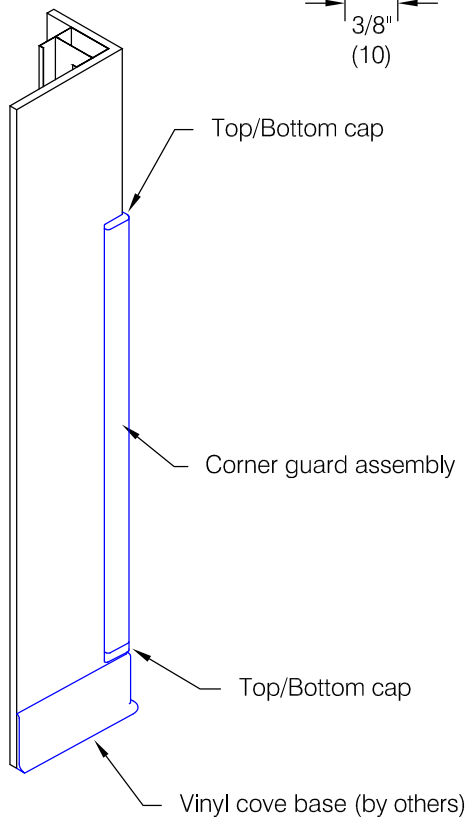

Defender Series 2300

Features:

- Class A fire rating
- "Surface Mount" installation follows completion of drywall mounting
- Stock lengths: 4'-0" (1219), 8'-0" (2438), 9'-0" (2743), 10'-0" (3048), and 12'-0" (3658)
- Custom cut lengths available
- Standard with textured top and bottom closure caps

Finishes:

- Vinyl cover (textured)
- Manufacturer's standard colors
 - Custom colors available
- Aluminum retainer
- Mill finish

Application Diagram

* **Partial height installation with top and bottom caps shown. Full height installations may not require top or bottom cap.**