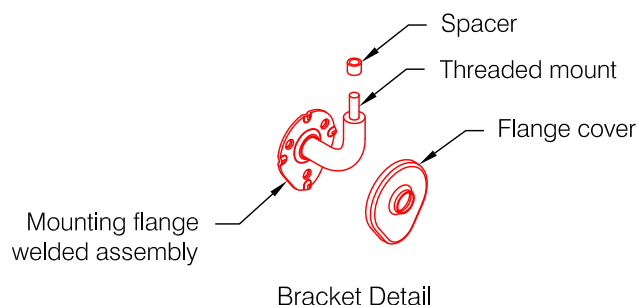

Spirit Series 1055

Features:

- ADA Compliant
- Wall returns - with hardware
- Outside corners - with hardware
- Inside corners - with hardware
- Stock length: Wood handrail supplied in random lengths 6'-0" (1829) to 12'-0" (3658)

Finishes:

Handrail

- Manufacturer's standard stain colors
- Custom stain colors available
- Oak, maple, and ash hardwoods
- Custom woods available

Bracket

- Satin finish stainless steel

All hardwoods have their own "personality". Variations in color, grain pattern, and texture are to be expected. They are natural characteristics of these materials.