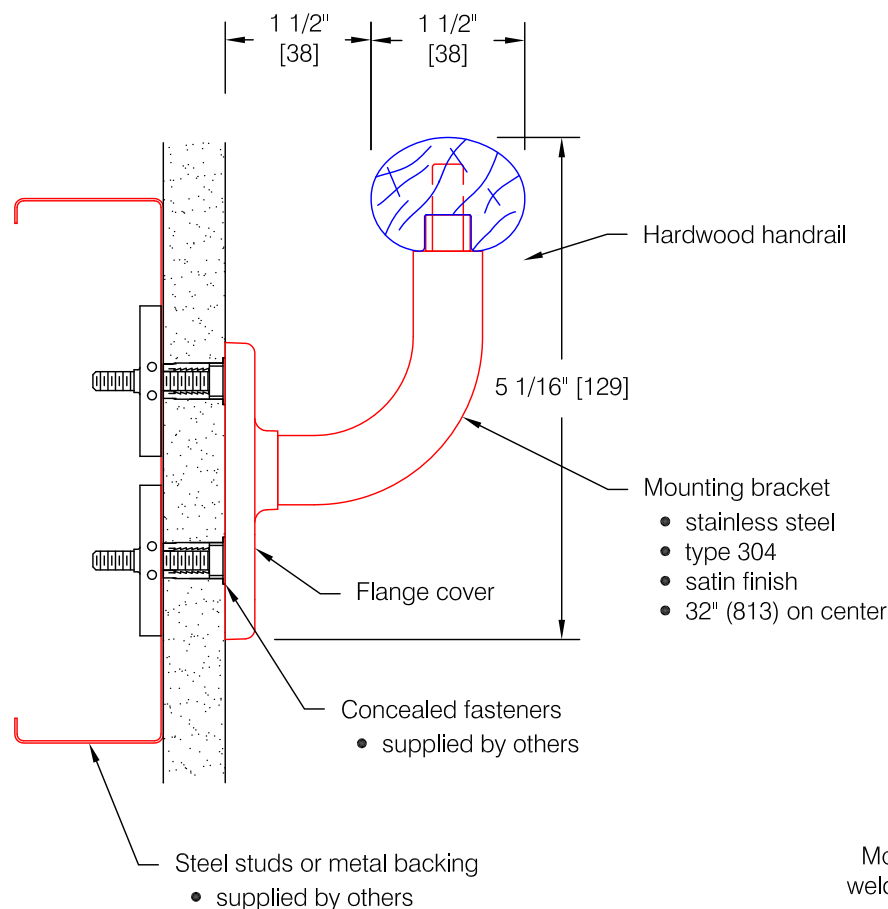

Spirit Series 1055

Features:

- ADA Compliant
- Wall returns - with hardware
- Outside corners - with hardware
- Inside corners - with hardware
- Stock length: Wood handrail supplied in random lengths 6'-0" (1829) to 12'-0" (3658)

Finishes:

Handrail

- Manufacturer's standard stain colors
- Custom stain colors available
- Oak, maple, and ash hardwoods
- Custom woods available

Bracket

- Satin finish stainless steel

All hardwoods have their own "personality". Variations in color, grain pattern, and texture are to be expected. They are natural characteristics of these materials.