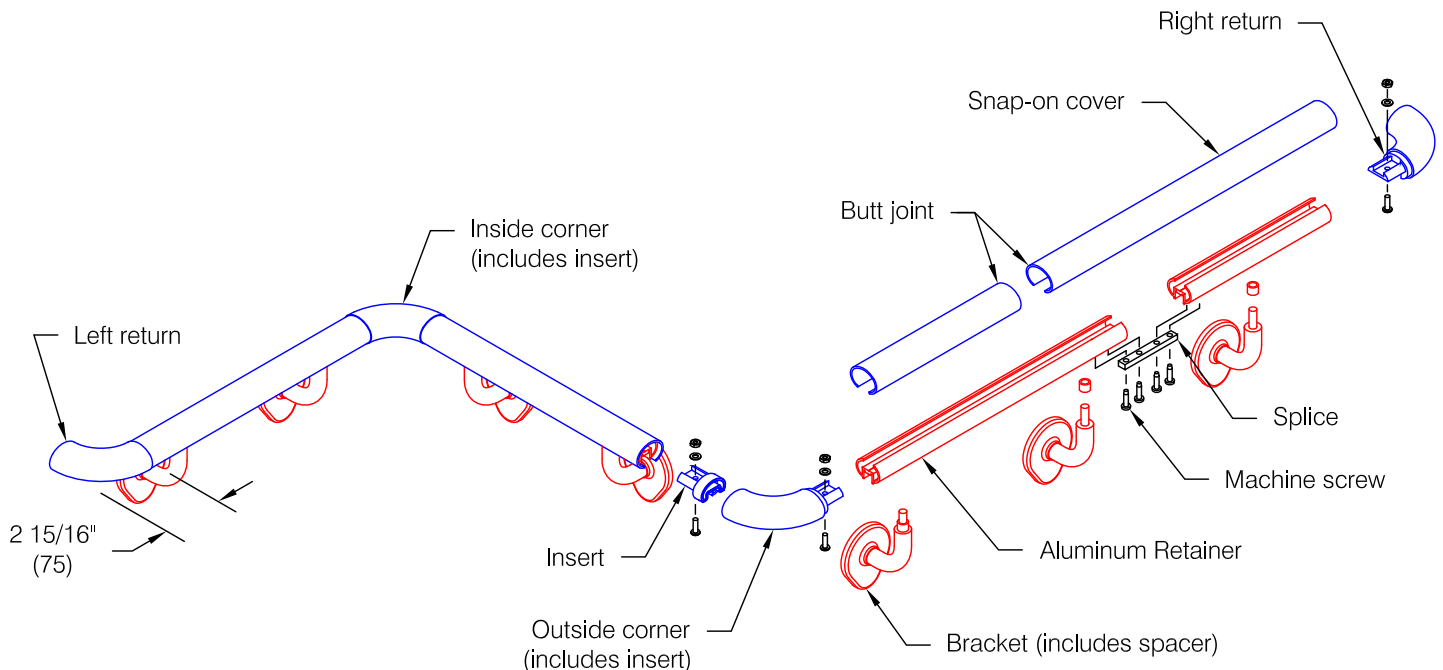

WallGuard.Com reserves the right to discontinue a design or modify an existing design without prior notice