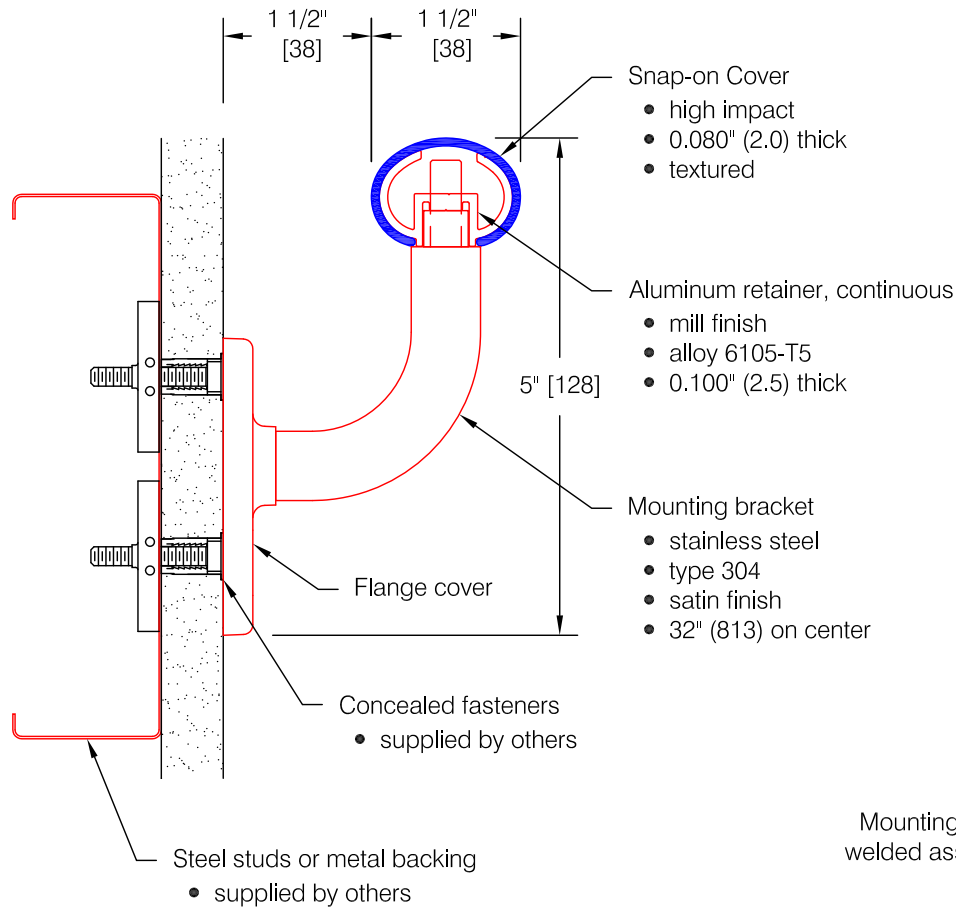

# Spirit Series 1053

## Features:

- ADA Compliant
- Class A fire rating
- Molded returns - with hardware
- Molded outside corners - with hardware
- Stock length 12'-0" (3658)