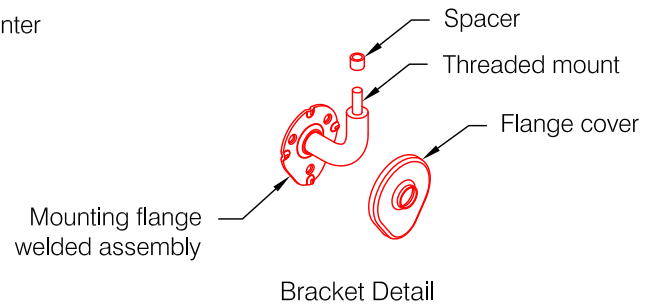

WallGuard.Com reserves the right to discontinue a design or modify an existing design without prior notice