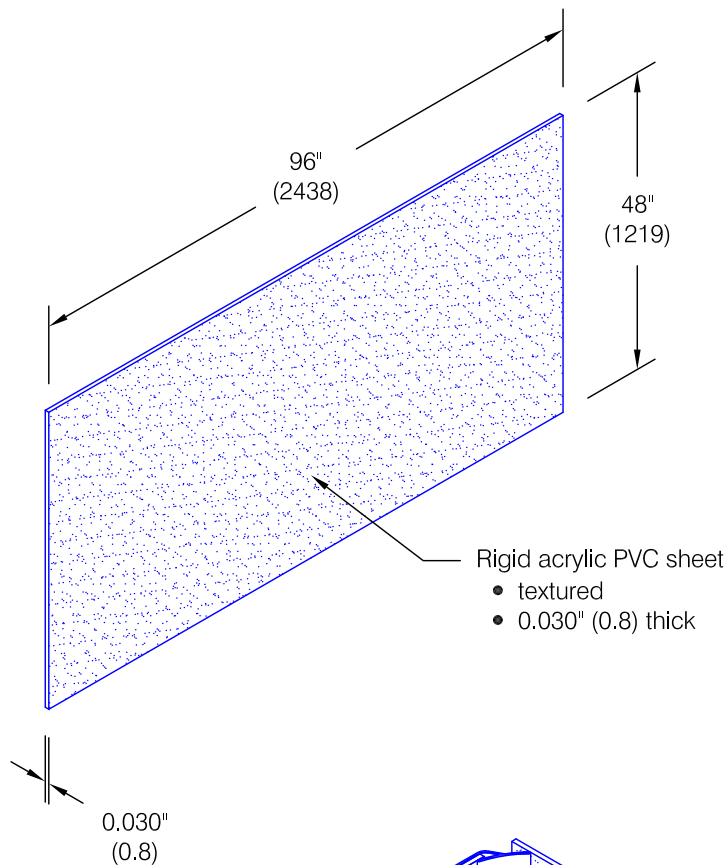

New Frontier Series 2400.2

Features:

- Class A fire rating
- Heavier thickness available
- Stock size 4'-0" (1219) x 8'-0" (2438) sheets
- Custom sizes are available (minimums apply)

Finishes:

- Manufacturer's standard colors
- Custom colors available