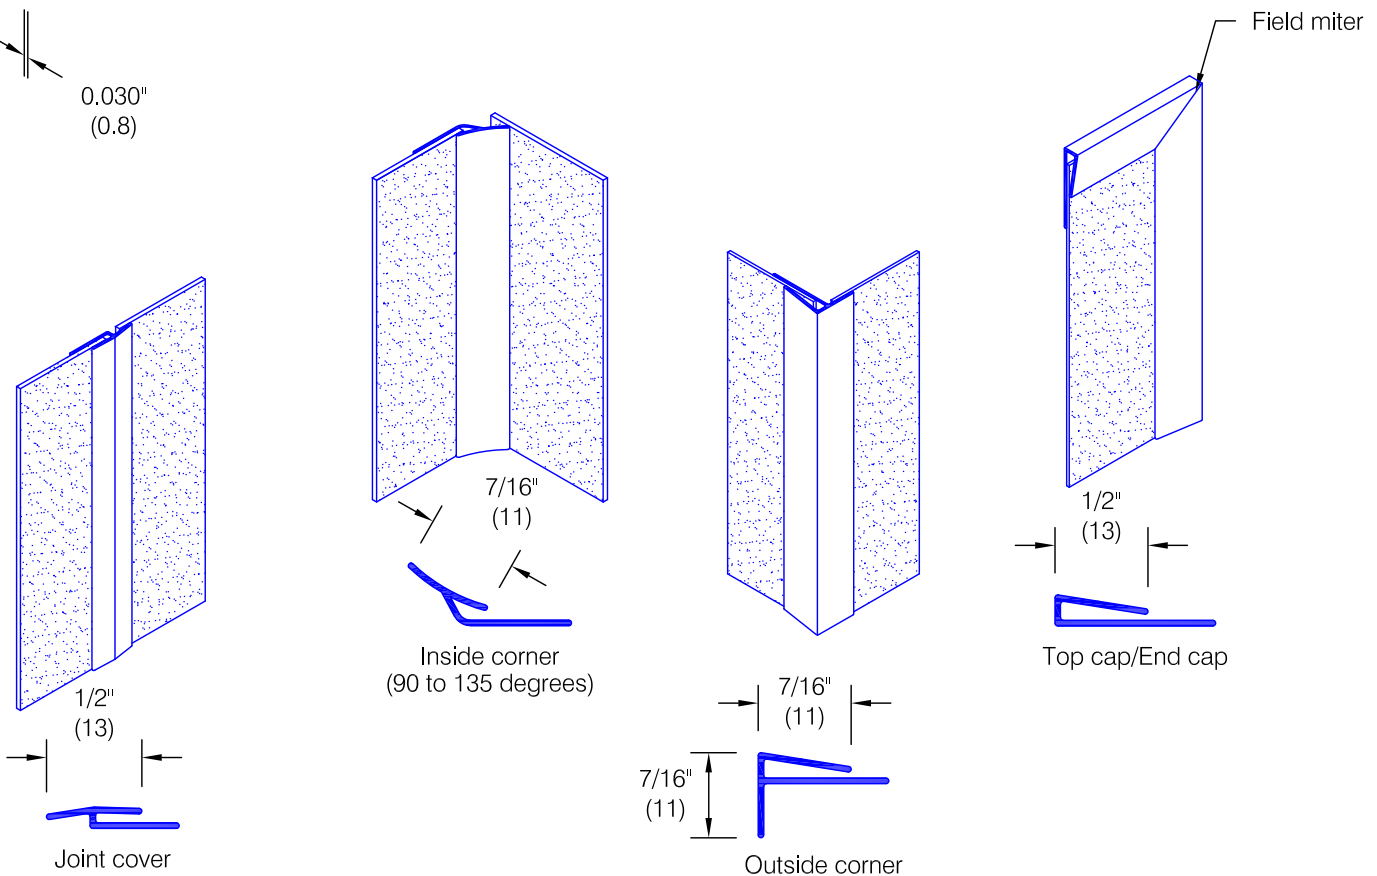

WallGuard.Com reserves the right to discontinue a design or modify an existing design without prior notice