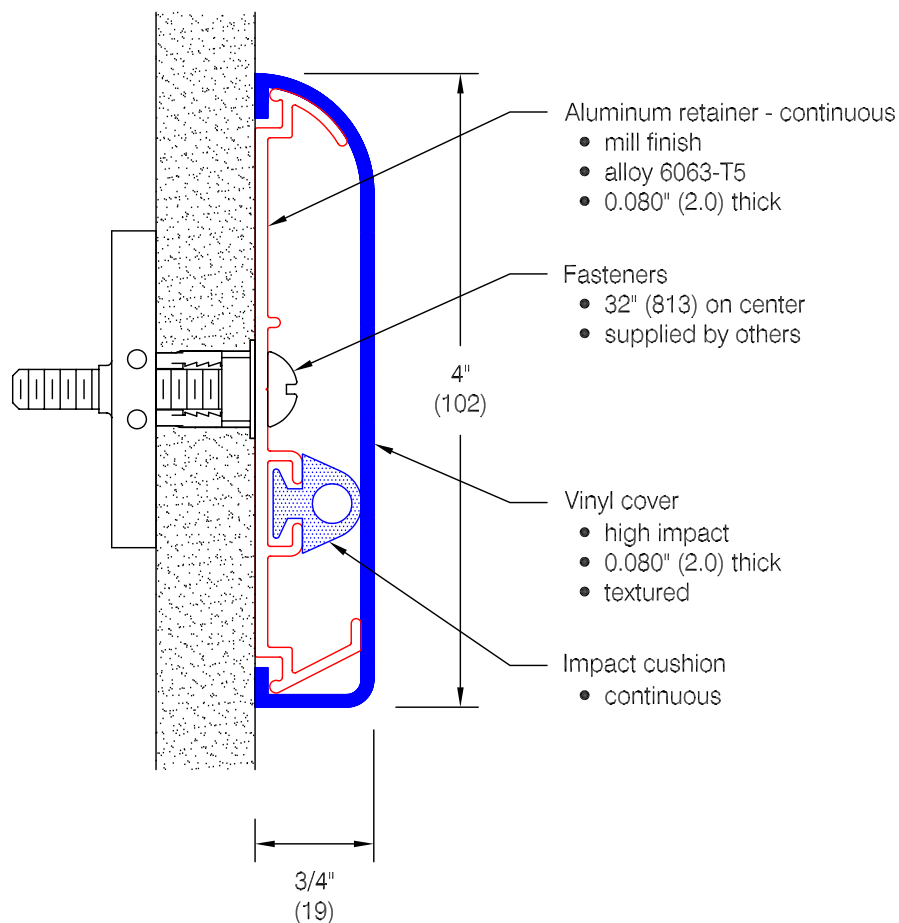

Protector Series 2120

Features:

- Class A fire rating
- Molded end caps
- Molded outside corners
- Stock length 12'-0" (3658)

Finishes:

- Manufacturer's standard colors
- Custom colors available
- Grooved (See WGDC.2120B.0)

Optional mounting:

WallGuard.Com reserves the right to discontinue a design or modify an existing design without prior notice