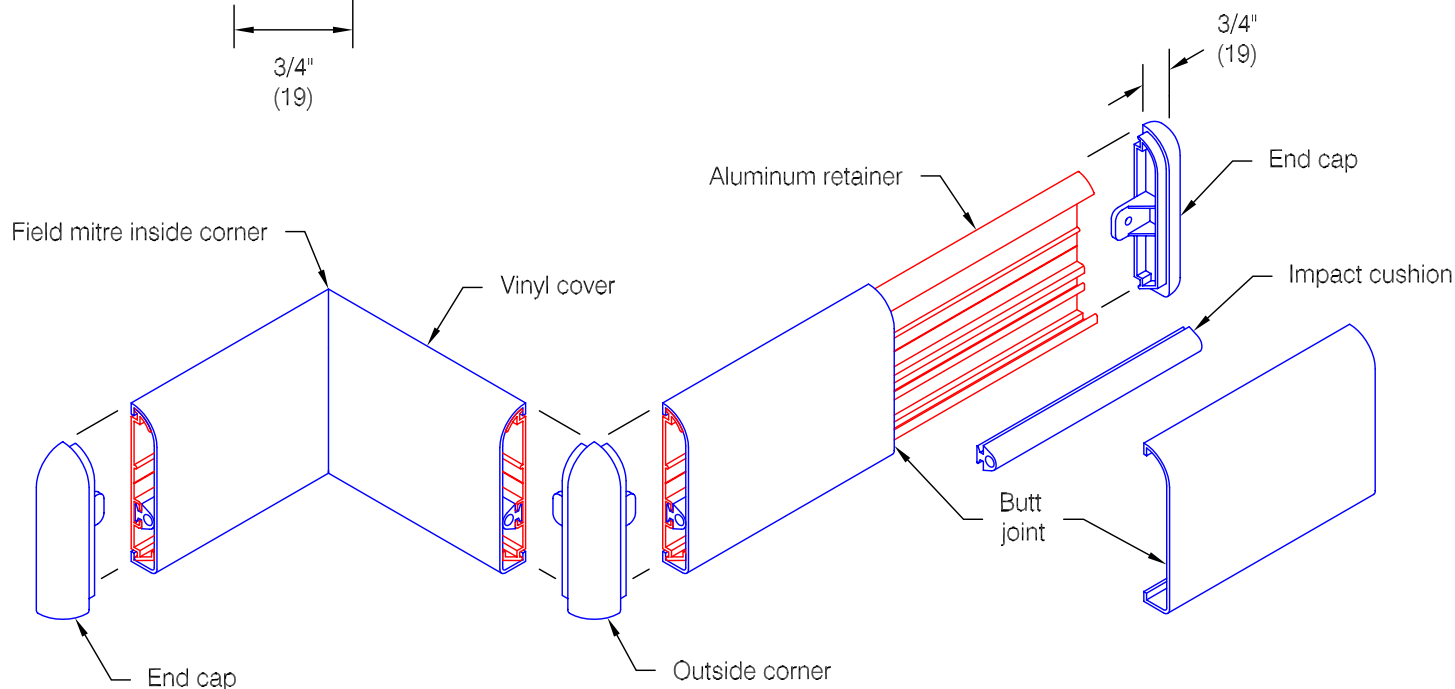

Protector Series 2120

Features:

- Class A fire rating
- Molded end caps
- Molded outside corners
- Stock length 12'-0" (3658)

Finishes:

- Manufacturer's standard colors
- Custom colors available
- Grooved (See WGDC.2120B.0)

Optional mounting:

WallGuard.Com reserves the right to discontinue a design or modify an existing design without prior notice