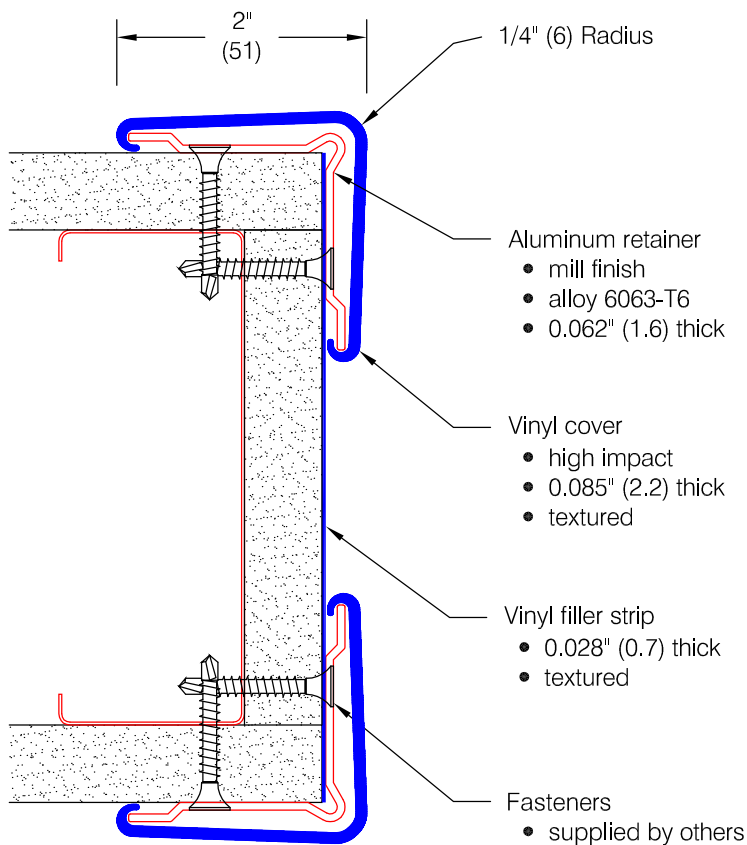

Defender Series 2320

Features:

- Class A fire rating
- "Surface Mount" installation follows completion of drywall mounting
- Stock lengths: 4'-0" (1219), 8'-0" (2438), 9'-0" (2743), 10'-0" (3048), and 12'-0" (3658)
- Custom cut lengths available
- Standard with textured top and bottom closure caps

Finishes:

- Vinyl cover (textured)
- Manufacturer's standard colors
 - Custom colors available
- Aluminum retainer
- Mill finish

Application Diagram

* **Partial height installation with top and bottom caps shown. Full height installations may not require top or bottom cap.**