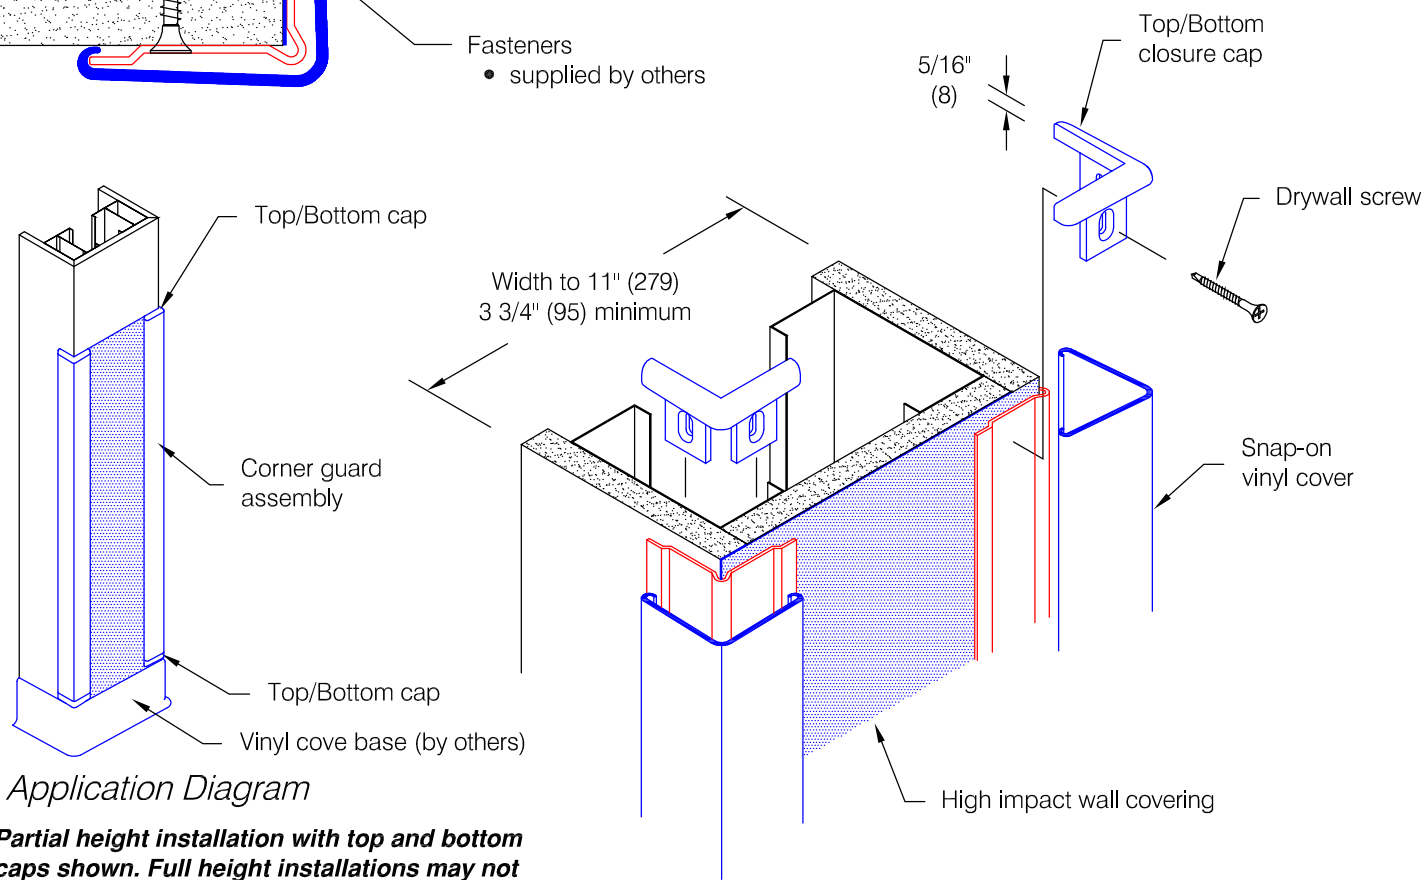

Defender Series 2320

Features:

- Class A fire rating
- "Surface Mount" installation follows completion of drywall mounting
- Stock lengths: 4'-0" (1219), 8'-0" (2438), 9'-0" (2743), 10'-0" (3048), and 12'-0" (3658)
- Custom cut lengths available
- Standard with textured top and bottom closure caps

Finishes:

- Vinyl cover (textured)
- Manufacturer's standard colors
 - Custom colors available
- Aluminum retainer
- Mill finish

Application Diagram

* **Partial height installation with top and bottom caps shown. Full height installations may not require top or bottom cap.**