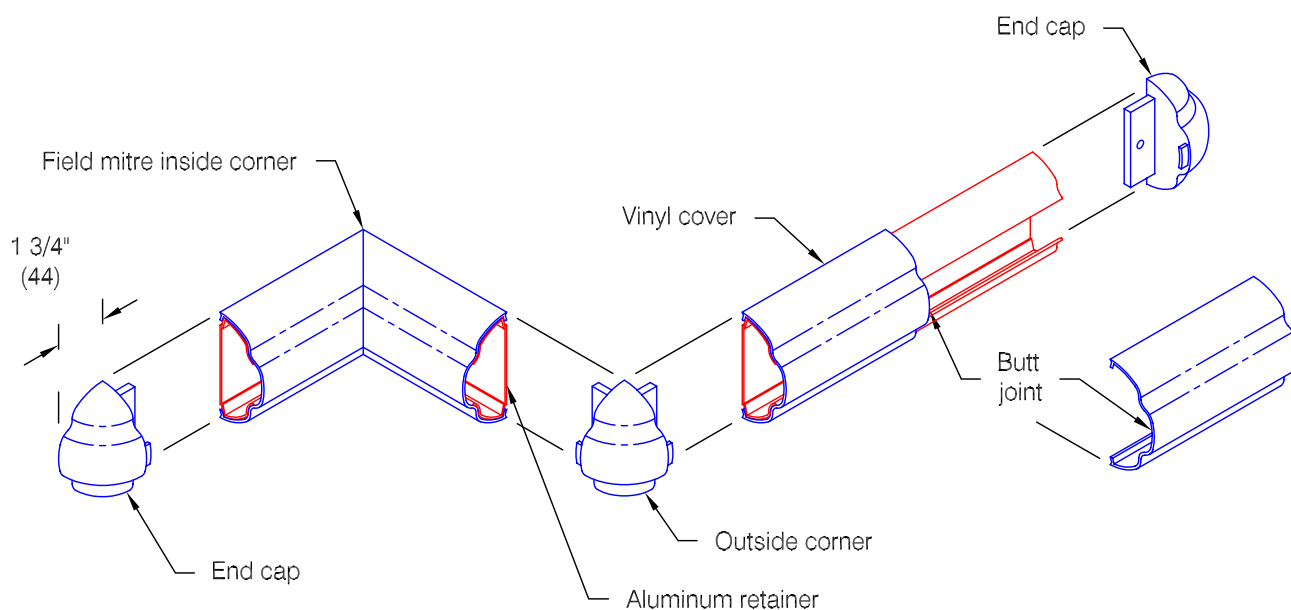

Protector Series 2100

Features:

- Class A fire rating
- Molded end caps
- Molded outside corners
- Stock length 12'-0" (3658)

Finishes:

- Manufacturer's standard colors
- Custom colors available

Optional mounting:

WallGuard.Com reserves the right to discontinue a design or modify an existing design without prior notice