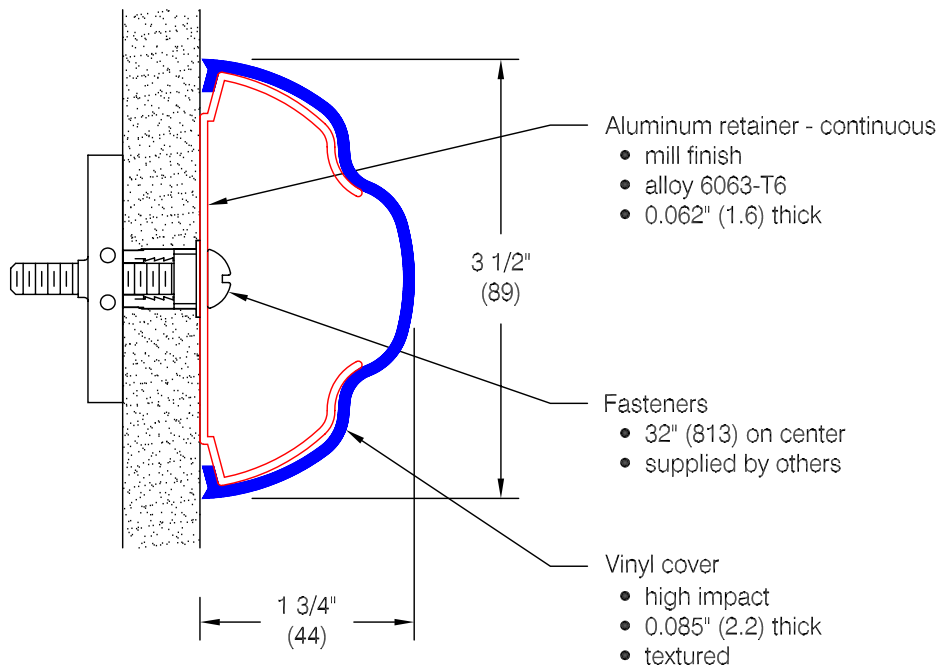

Protector Series 2100

Features:

- Class A fire rating
- Molded end caps
- Molded outside corners
- Stock length 12'-0" (3658)

Finishes:

- Manufacturer's standard colors
- Custom colors available

Optional mounting:

WallGuard.Com reserves the right to discontinue a design or modify an existing design without prior notice