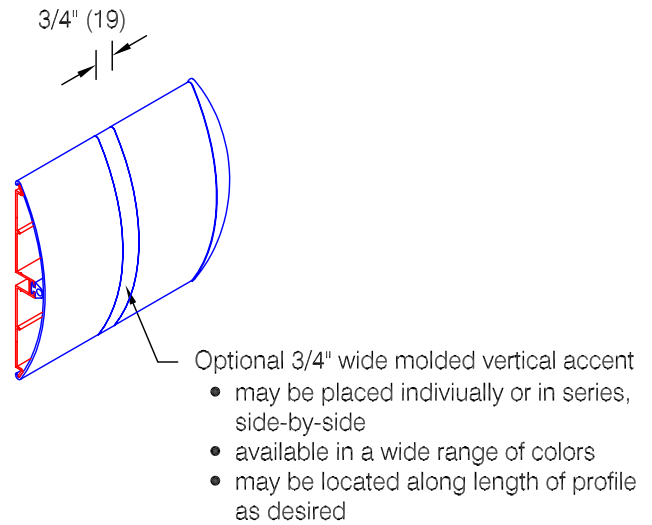

Protector Series 2126

Features:

- Class A fire rating
- Molded end caps
- Molded outside corners
- Molded inside corners
- Stock length 12'-0" (3658)

Finishes:

- Manufacturer's standard colors
- Custom colors available
- Molded vertical accents available

WallGuard.Com reserves the right to discontinue a design or modify an existing design without prior notice