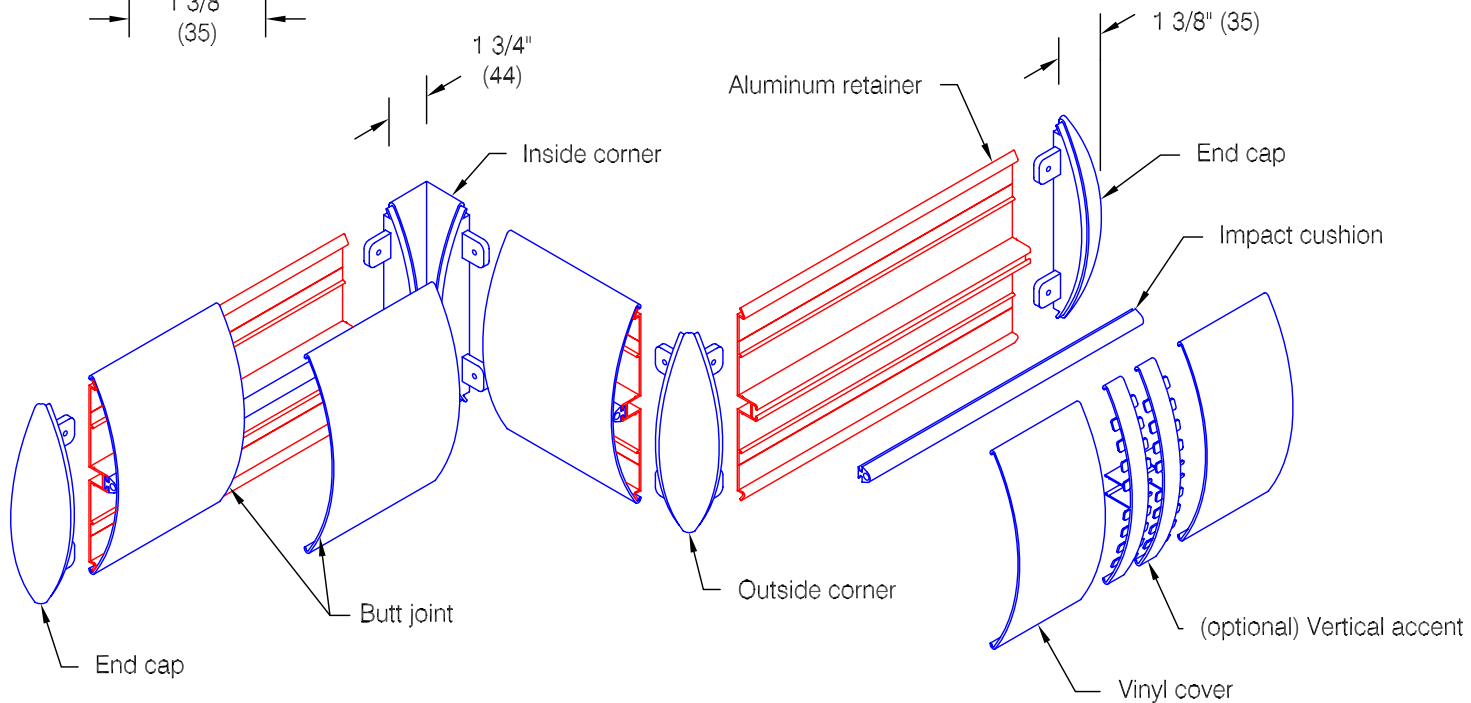

Protector Series 2126

Features:

- Class A fire rating
- Molded end caps
- Molded outside corners
- Molded inside corners
- Stock length 12'-0" (3658)

Finishes:

- Manufacturer's standard colors
- Custom colors available
- Molded vertical accents available

WallGuard.Com reserves the right to discontinue a design or modify an existing design without prior notice