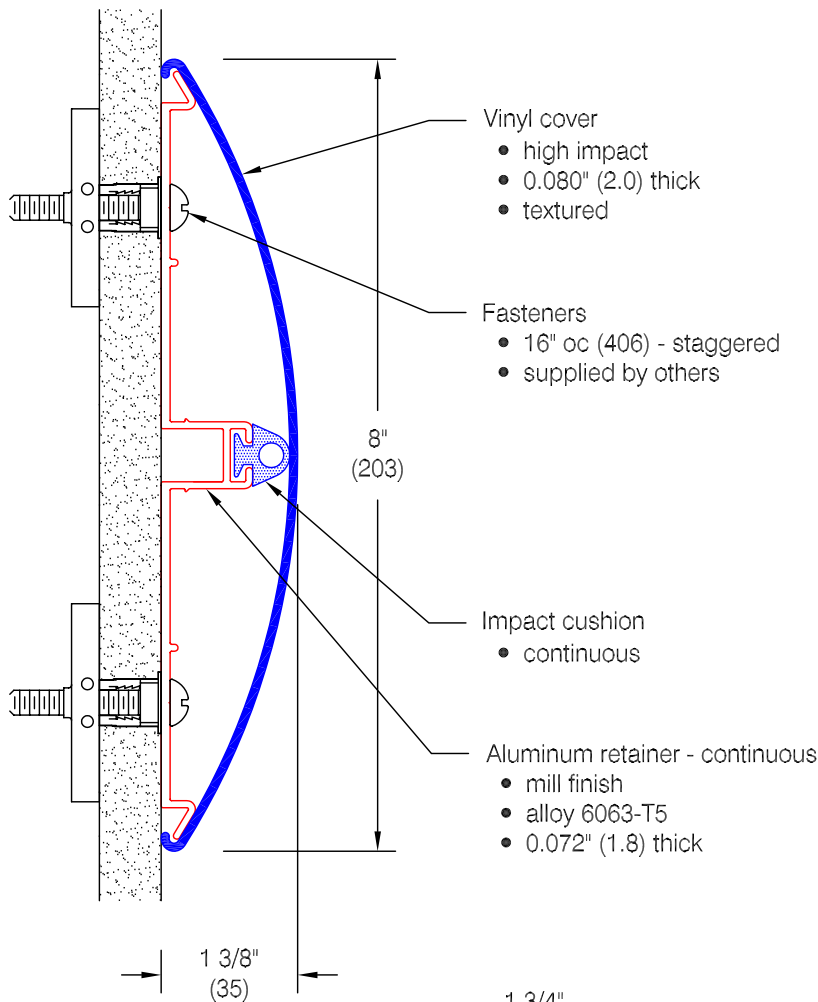

Protector Series 2126

Features:

- Class A fire rating
- Molded end caps
- Molded outside corners
- Molded inside corners
- Stock length 12'-0" (3658)

Finishes:

- Manufacturer's standard colors
- Custom colors available
- Molded vertical accents available

WallGuard.Com reserves the right to discontinue a design or modify an existing design without prior notice