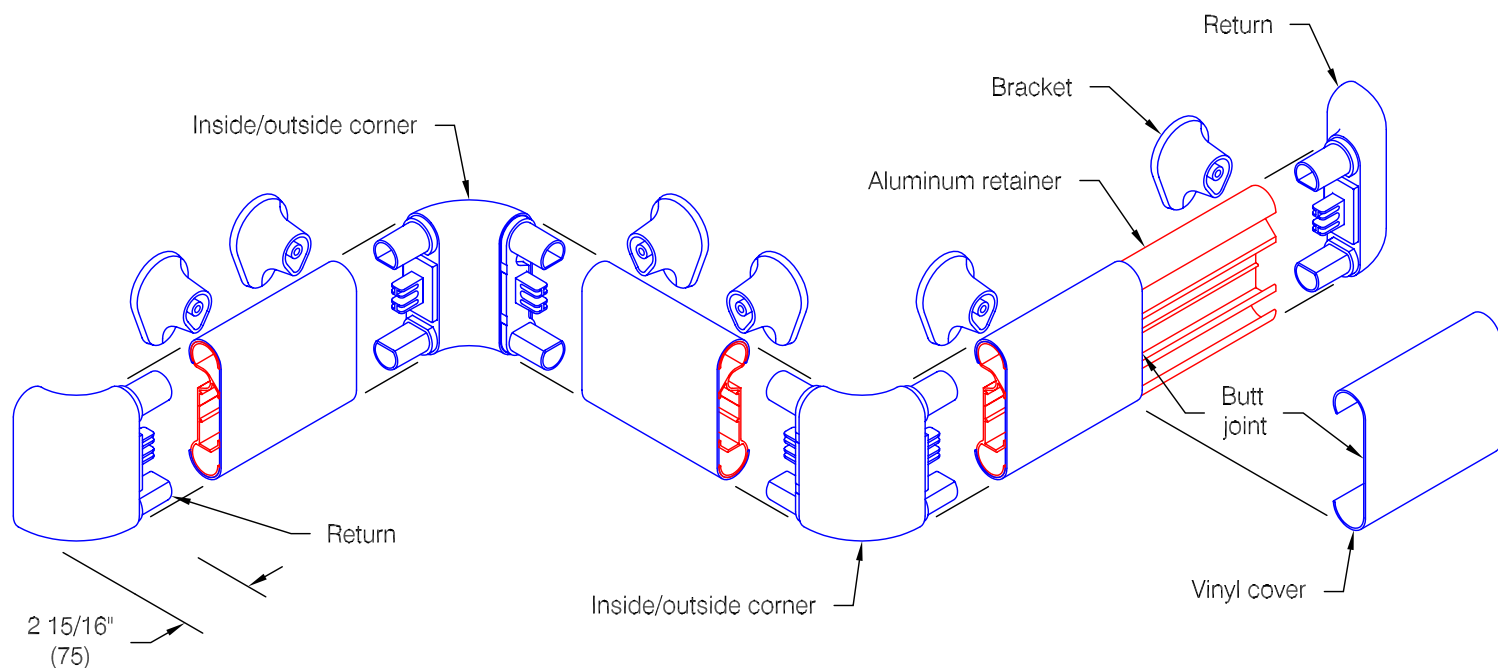

WallGuard.Com reserves the right to discontinue a design or modify an existing design without prior notice