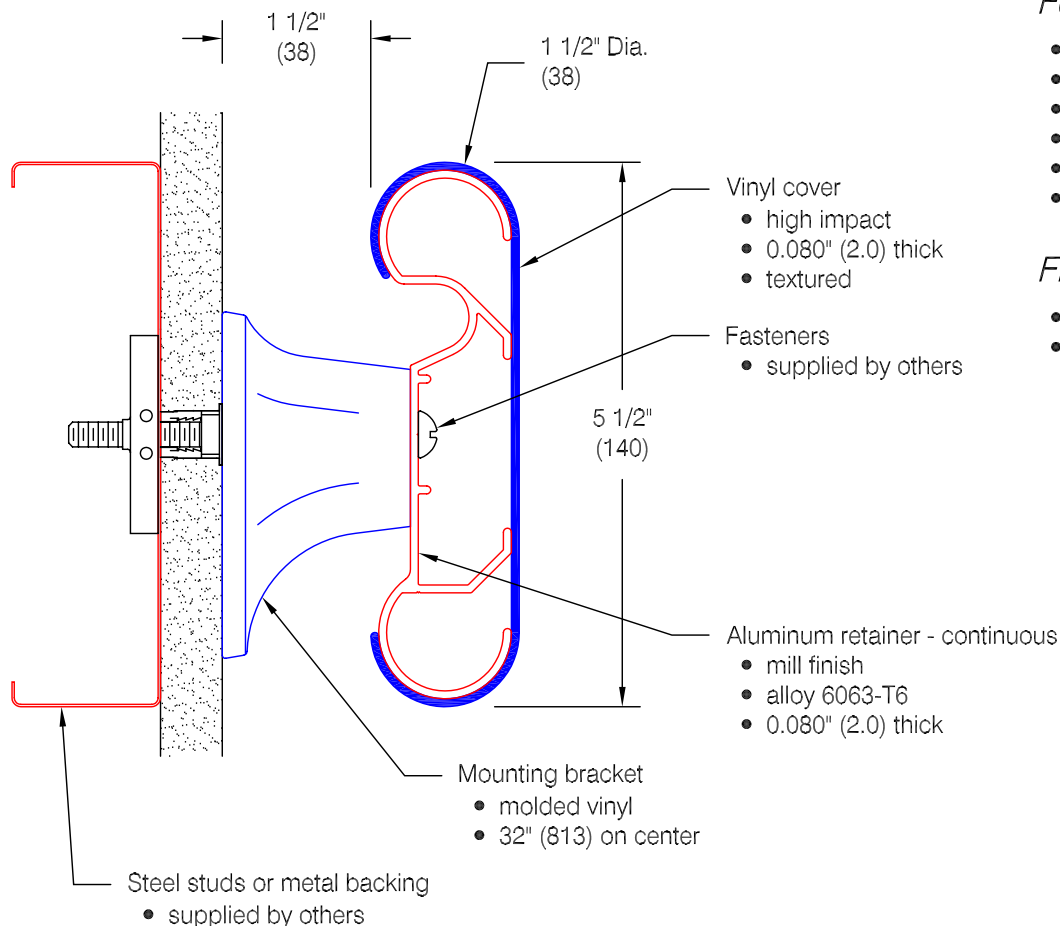

Infinity Series 2021

Features:

- ADA Compliant
- Class A fire rating
- Molded returns - with hardware
- Molded outside corners - with hardware
- Molded inside corners - with hardware
- Stock length 12'-0" (3658)