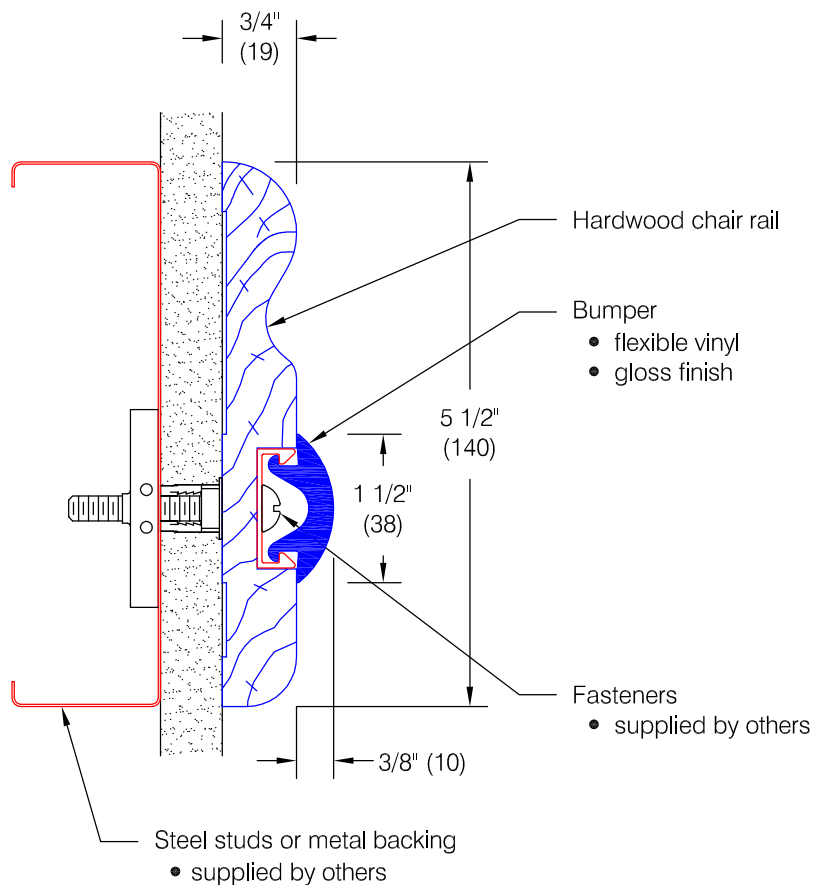

### Features:

- Milled end caps
- Stock lengths:  
Wood - random 6'-0" (1829) to 16'-0" (4877)  
Aluminum and vinyl - 12'-0" (3658)