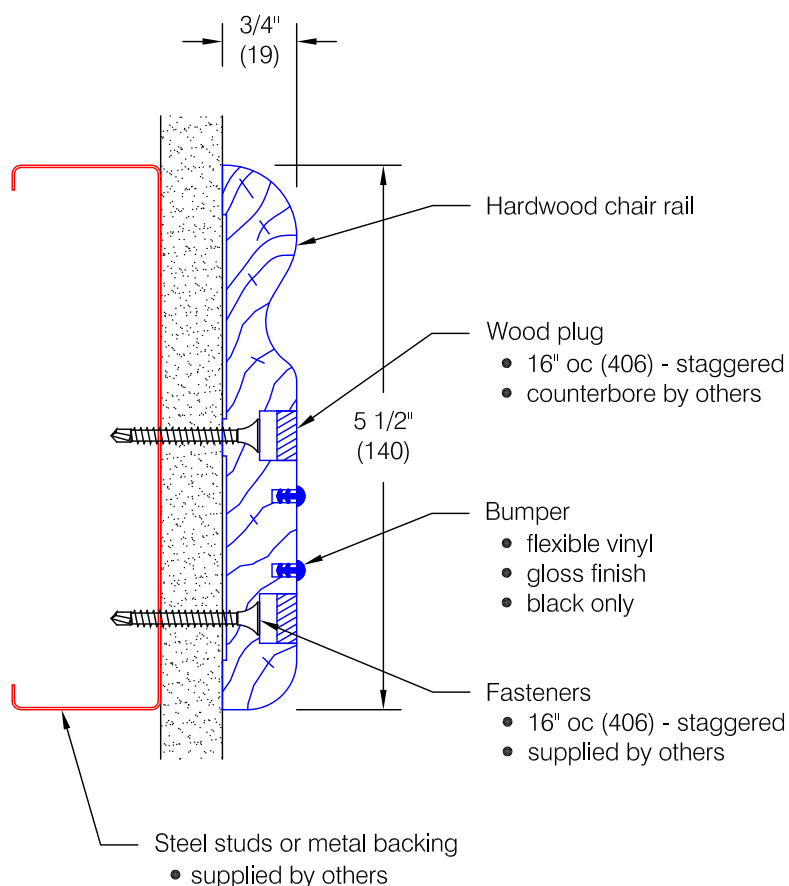

Protector Series 2160

Features:

- Milled end caps
- Stock lengths:
Wood - random 6'-0" (1829) to 16'-0" (4877)
Vinyl bumper - 12'-0" (3658)

Finishes:

Bumper

- Black

Wood

- Manufacturer's standard stain colors
- Ash, maple, or oak hardwoods
- Custom woods are available
- Custom stain colors are available