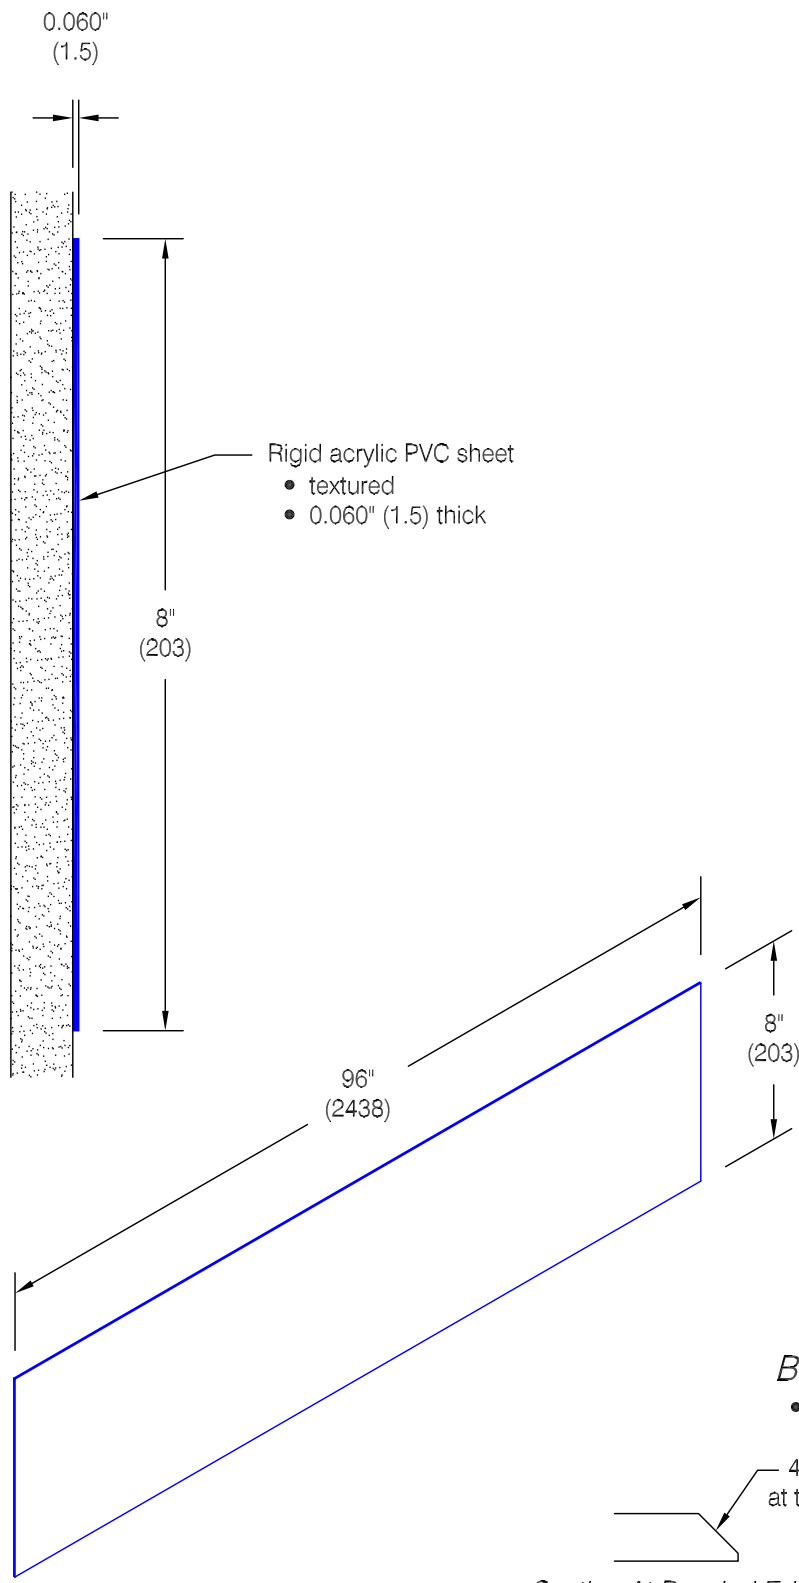

Protector Series 2406 - 8"

Rigid acrylic PVC sheet

- textured
- 0.060" (1.5) thick

Features:

- Class A fire rating
- Heavier gauges available
- Stock length 8'-0" (2438)

Finishes:

- Manufacturer's standard colors
- Custom colors available
- Optional beveled edges

Mounting Options:

- Adhesive
 - Contact adhesive or Mastic adhesive supplied separately as required
- Drilled
 - Clearance holes for #8 x 1 1/4" (32) pan head sheet metal screw supplied separately as required
- Taped
 - Double sided adhesive tape factory applied to rub rail

Beveled Edge Option:

- Includes chamfered top edge

Optional Beveling Detail

WallGuard.Com reserves the right to discontinue a design or modify an existing design without prior notice