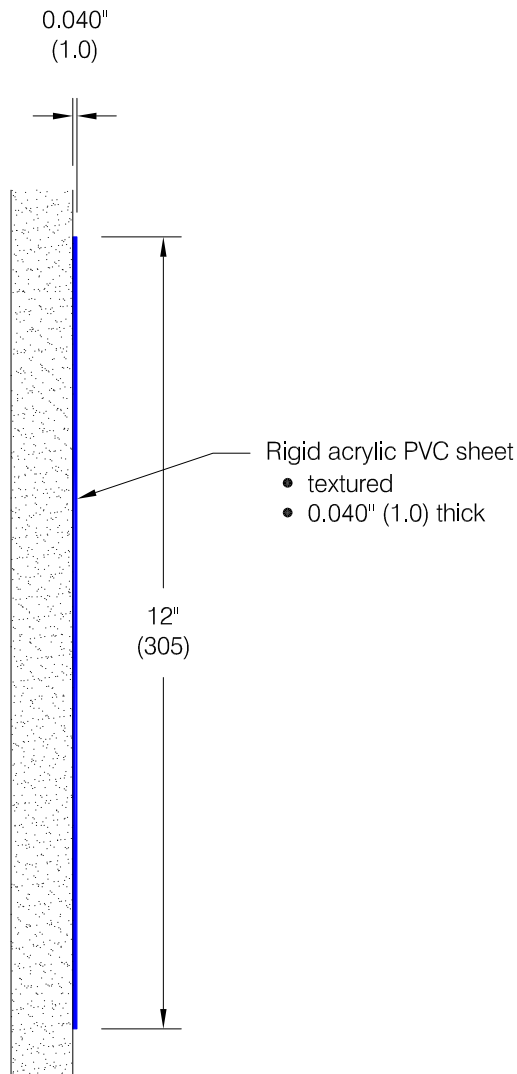

Protector Series 2404.3 - 12"

Features:

- Class A fire rating
- Heavier gauges available
- Stock length 8'-0" (2438)

Finishes:

- Manufacturer's standard colors
- Custom colors available

Mounting Options:

- Adhesive
 - Contact adhesive or Mastic adhesive supplied separately as required
- Drilled
 - Clearance holes for #8 x 1 1/4" (32) pan head sheet metal screw supplied separately as required
- Taped
 - Double sided adhesive tape factory applied to rub rail