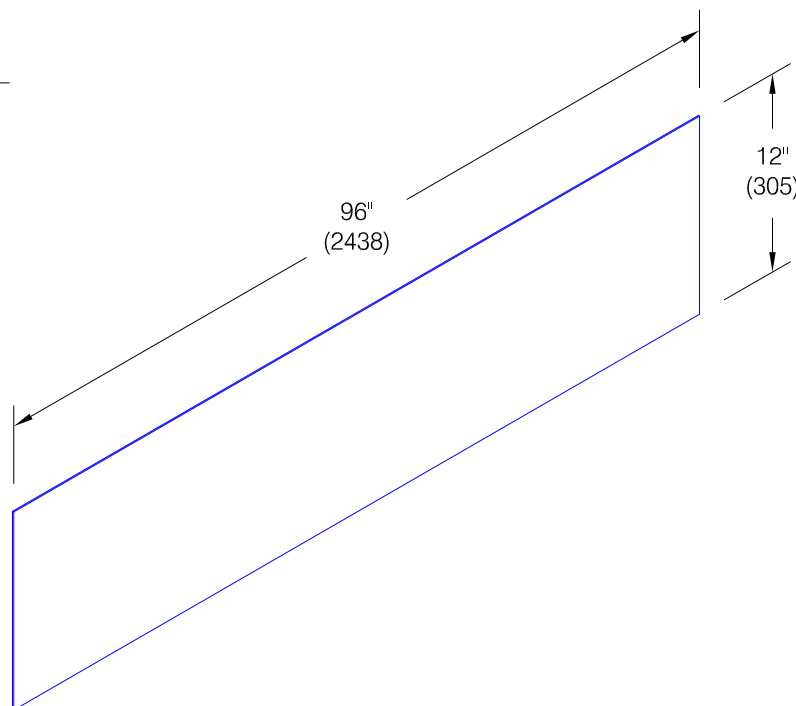

Protector Series 2404.3 - 12"

Features:

- Class A fire rating
- Heavier gauges available
- Stock length 8'-0" (2438)

Finishes:

- Manufacturer's standard colors
- Custom colors available

Mounting Options:

- Adhesive
 - Contact adhesive or Mastic adhesive supplied separately as required
- Drilled
 - Clearance holes for #8 x 1 1/4" (32) pan head sheet metal screw supplied separately as required
- Taped
 - Double sided adhesive tape factory applied to rub rail