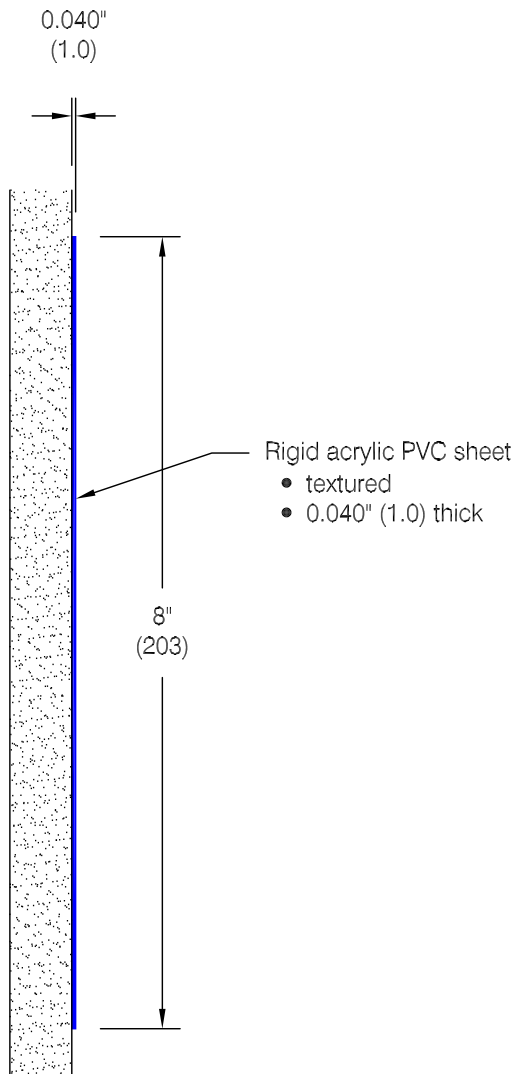

# Protector Series 2404 - 8"

### Features:

- Class A fire rating
- Heavier gauges available
- Stock length 8'-0" (2438)

### Mounting Options:

- Adhesive
  - Contact adhesive or Mastic adhesive supplied separately as required
- Drilled
  - Clearance holes for #8 x 1 1/4" (32) pan head sheet metal screw supplied separately as required
- Taped
  - Double sided adhesive tape factory applied to rub rail