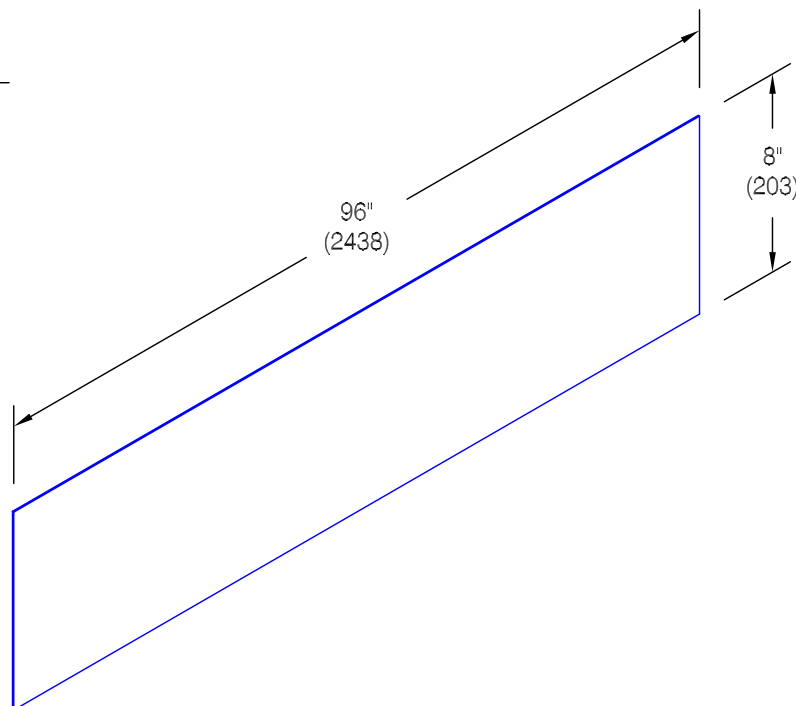

Mounting Options:

- Adhesive
  - Contact adhesive or Mastic adhesive supplied separately as required
- Drilled
  - Clearance holes for #8 x 1 1/4" (32) pan head sheet metal screw supplied separately as required
- Taped
  - Double sided adhesive tape factory applied to rub rail