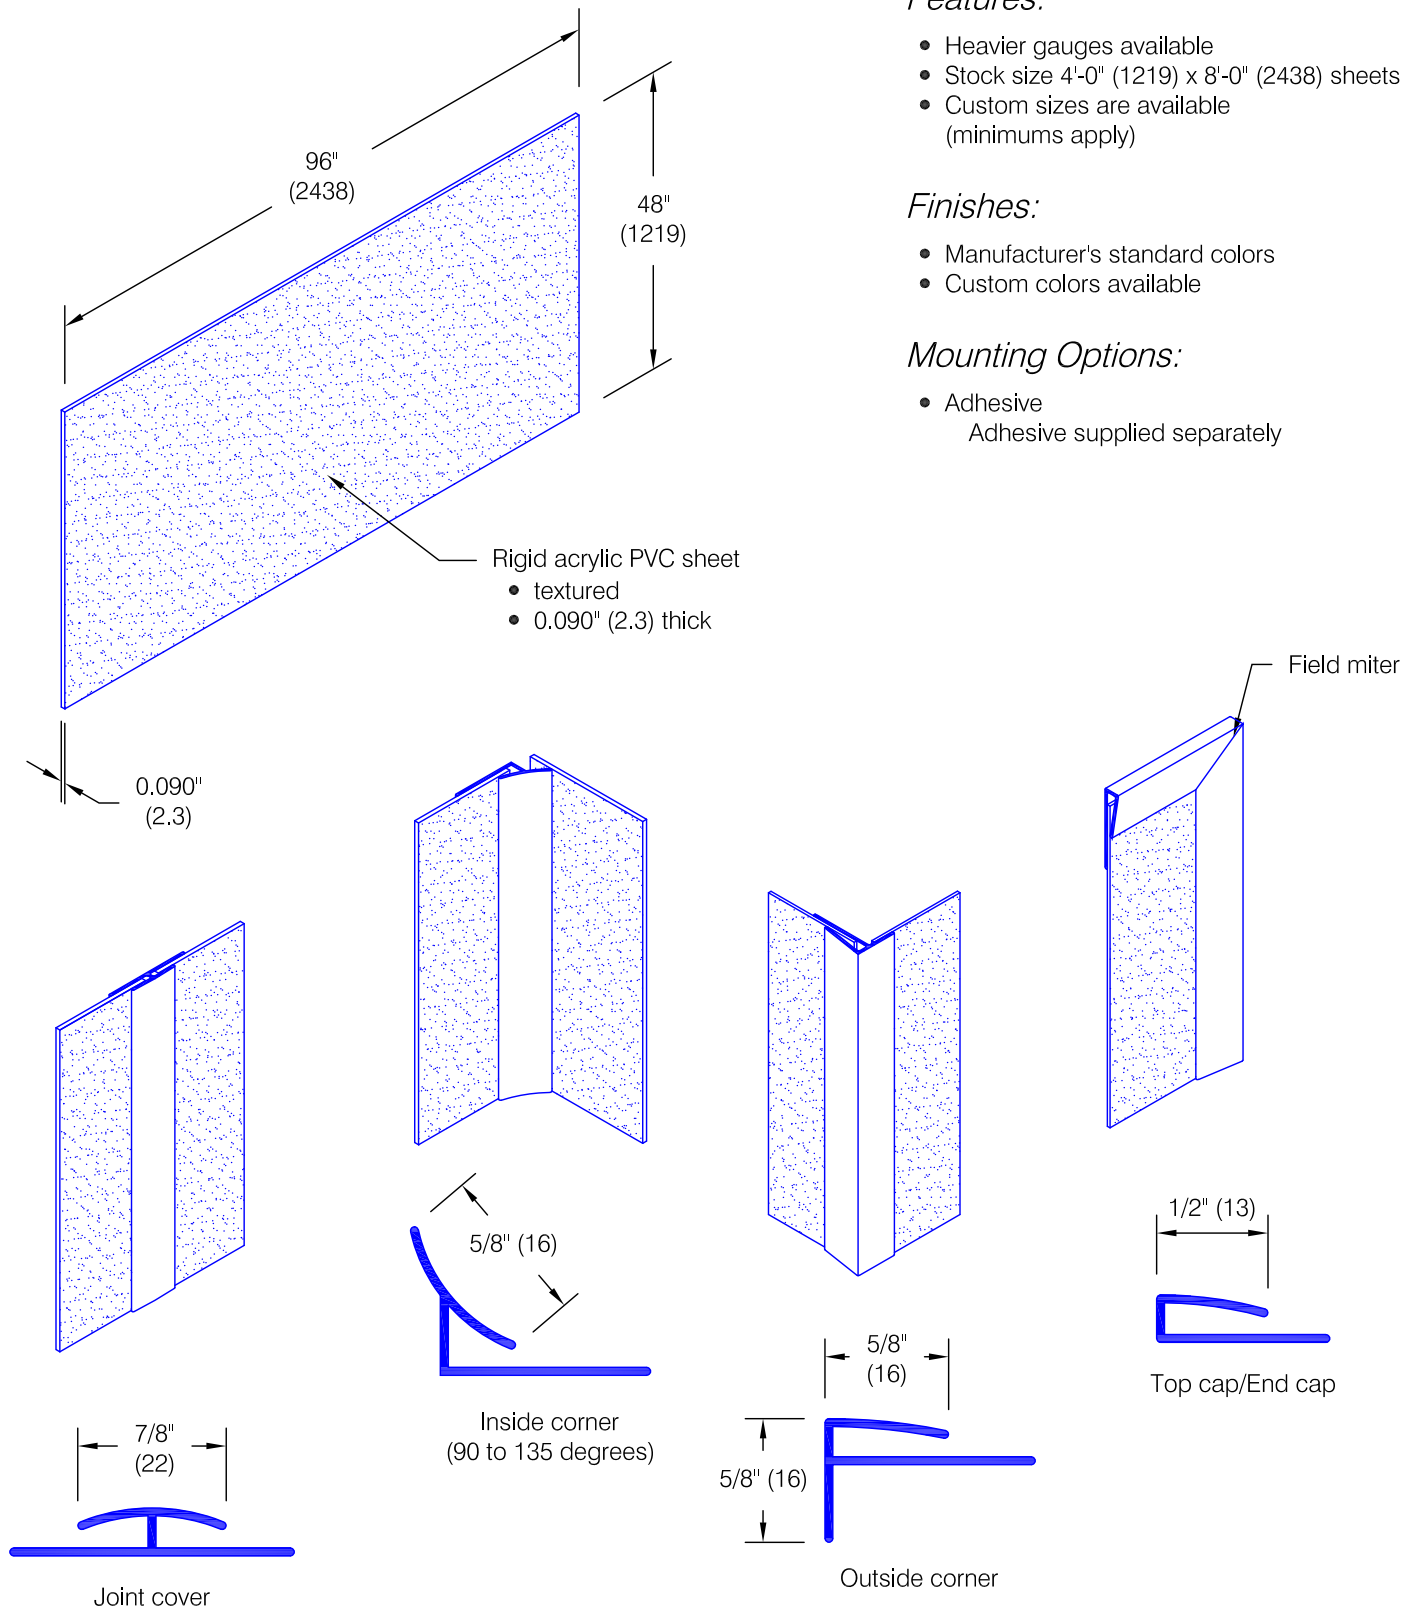

New Frontier Series 2400.4

Features:

- Heavier gauges available
- Stock size 4'-0" (1219) x 8'-0" (2438) sheets
- Custom sizes are available (minimums apply)

Finishes:

- Manufacturer's standard colors
- Custom colors available

Mounting Options:

- Adhesive
  Adhesive supplied separately

WallGuard.Com reserves the right to discontinue a design or modify an existing design without prior notice