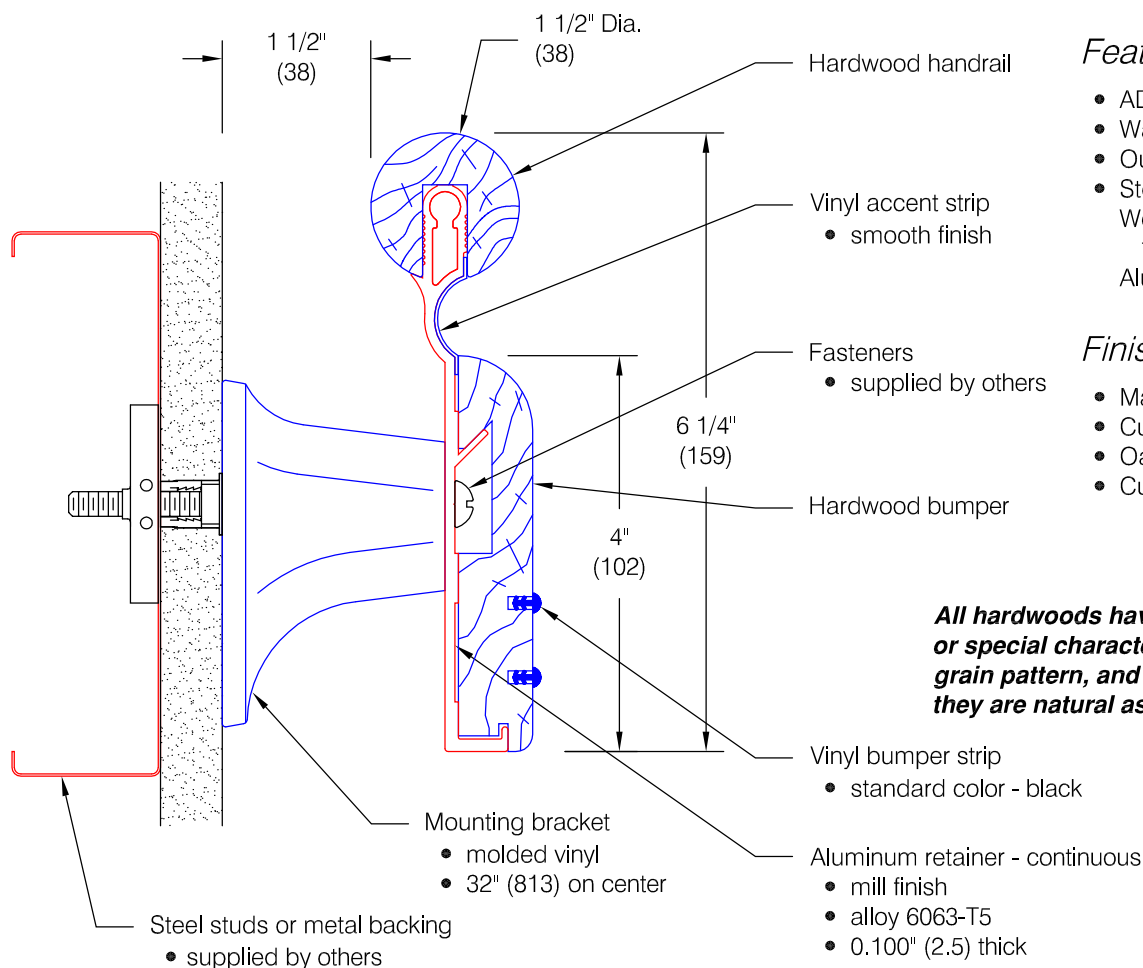

Infinity Series 2010

Features:

- ADA Compliant
- Wall returns - with hardware
- Outside corners - with hardware
- Stock lengths:
Wood - random 6'-0" (1829) to 16'-0" (4877)
Aluminum - 12'-0" (3658)

Finishes: