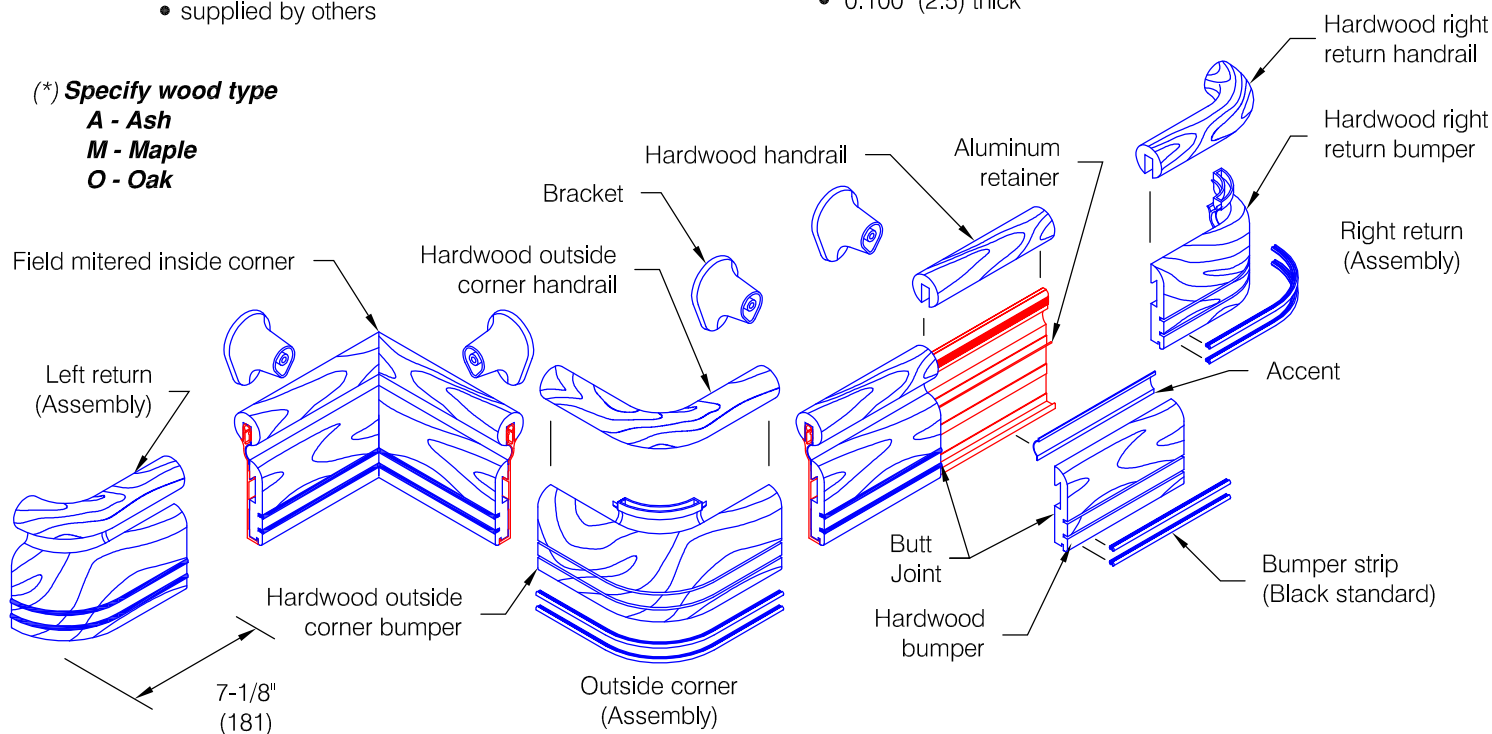

(* Specify wood type

- **A - Ash**
- **M - Maple**
- **O - Oak**

WallGuard.Com reserves the right to discontinue a design or modify an existing design without prior notice