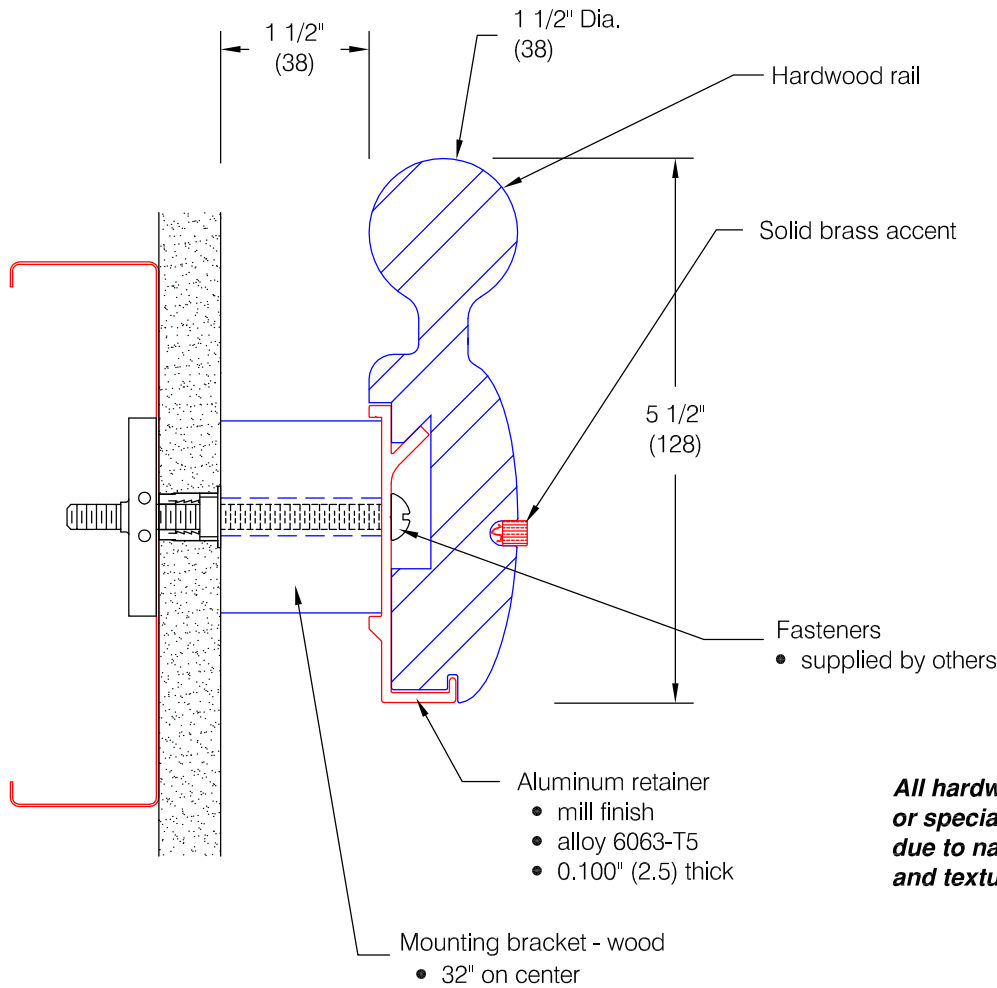

Sequoia Series 2625

Features:

- ADA Compliant
- Factory pre-fabricated handrail system with butt joint seams where required
- Stock lengths:
  Wood - random 6'-0" (1829) to 16'-0" (4877)
  Aluminum - 12'-0" (3658)

Finishes:

- Manufacturer's standard stain colors
- Oak, maple, or ash hardwoods
- Custom woods are available
- Custom stain colors are available

Wall Return Options:

- 45° (Standard)
- Sharp 90°
- Double 45°

All hardwoods have their own "personality" or special characteristics. Finish may vary due to natural variations in wood color, grain and texture.

WallGuard.Com reserves the right to discontinue a design or modify an existing design without prior notice