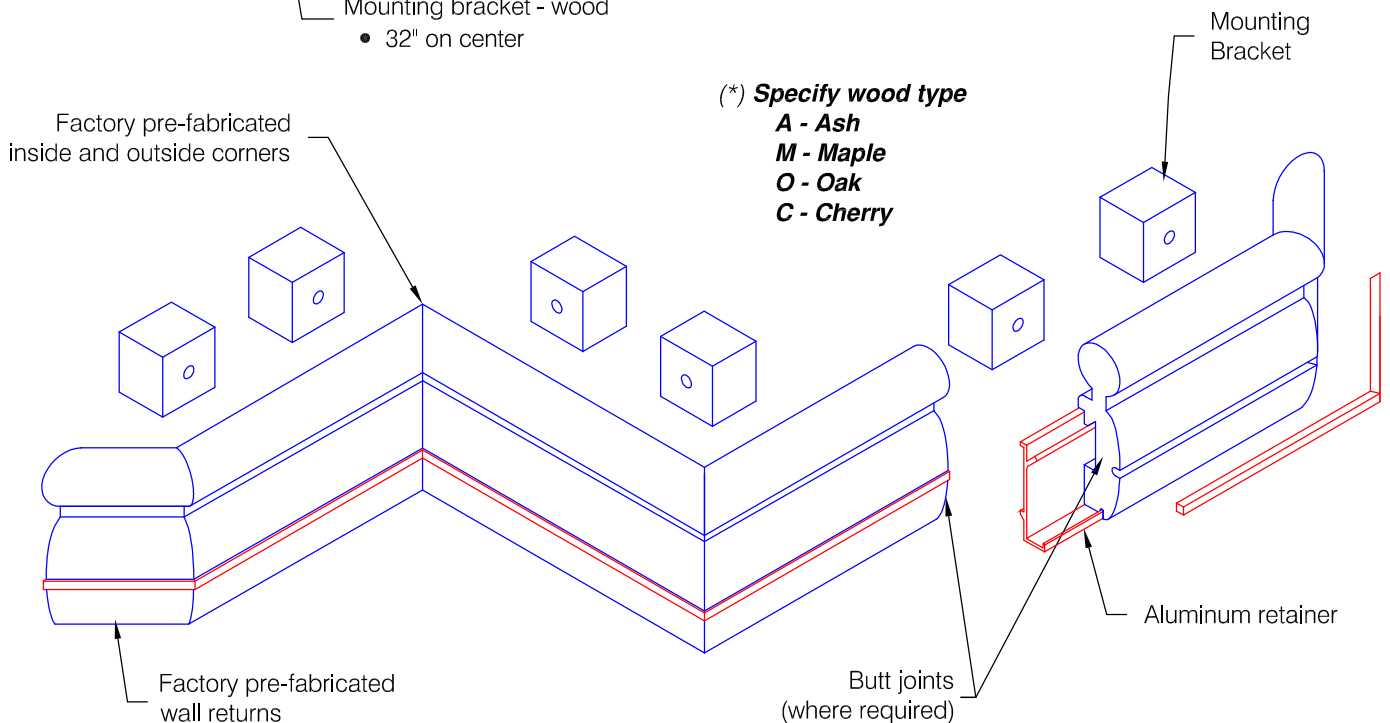

Sequoia Series 2625

Features:

- ADA Compliant
- Factory pre-fabricated handrail system with butt joint seams where required
- Stock lengths:
  Wood - random 6'-0" (1829) to 16'-0" (4877)
  Aluminum - 12'-0" (3658)

Finishes:

- Manufacturer's standard stain colors
- Oak, maple, or ash hardwoods
- Custom woods are available
- Custom stain colors are available

Wall Return Options:

- 45° (Standard)
- Sharp 90°
- Double 45°

All hardwoods have their own "personality" or special characteristics. Finish may vary due to natural variations in wood color, grain and texture.

WallGuard.Com reserves the right to discontinue a design or modify an existing design without prior notice