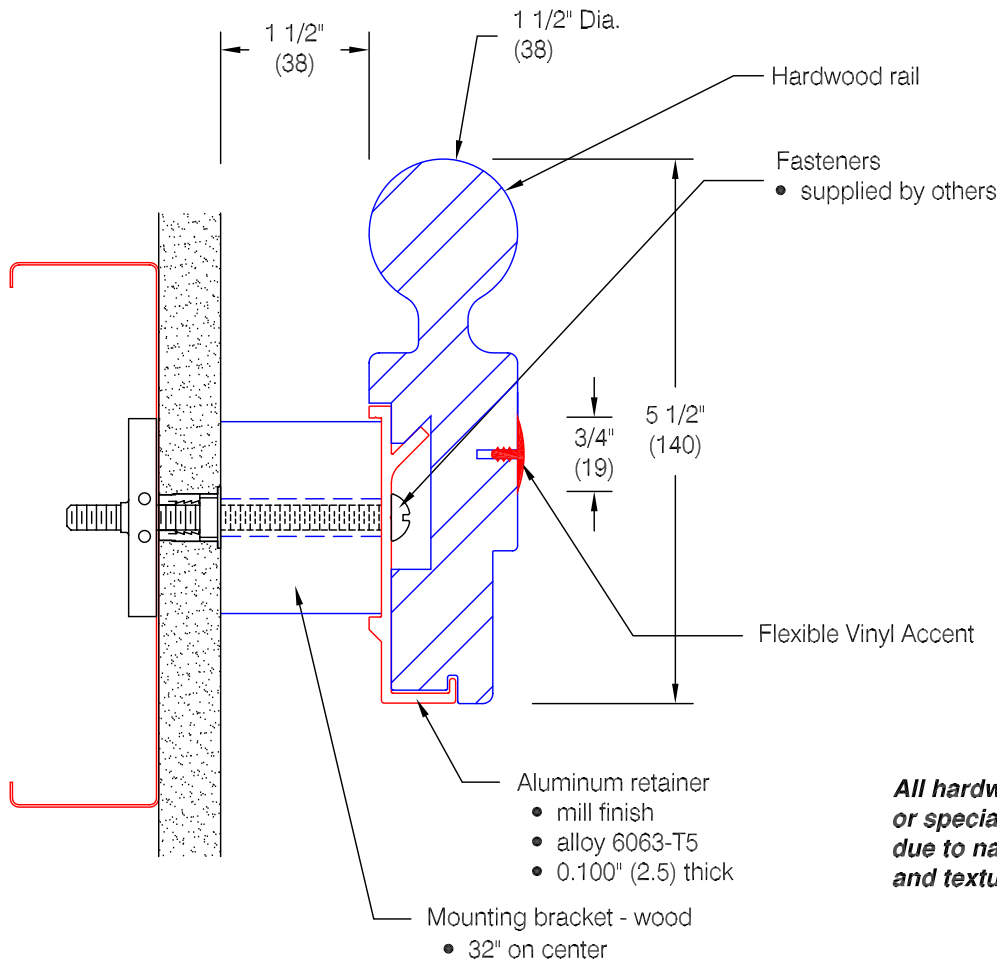

## Wall Return Options:

- 45° (Standard)

- Sharp 90°

- Double 45°

**All hardwoods have their own "personality" or special characteristics. Finish may vary due to natural variations in wood color, grain and texture**