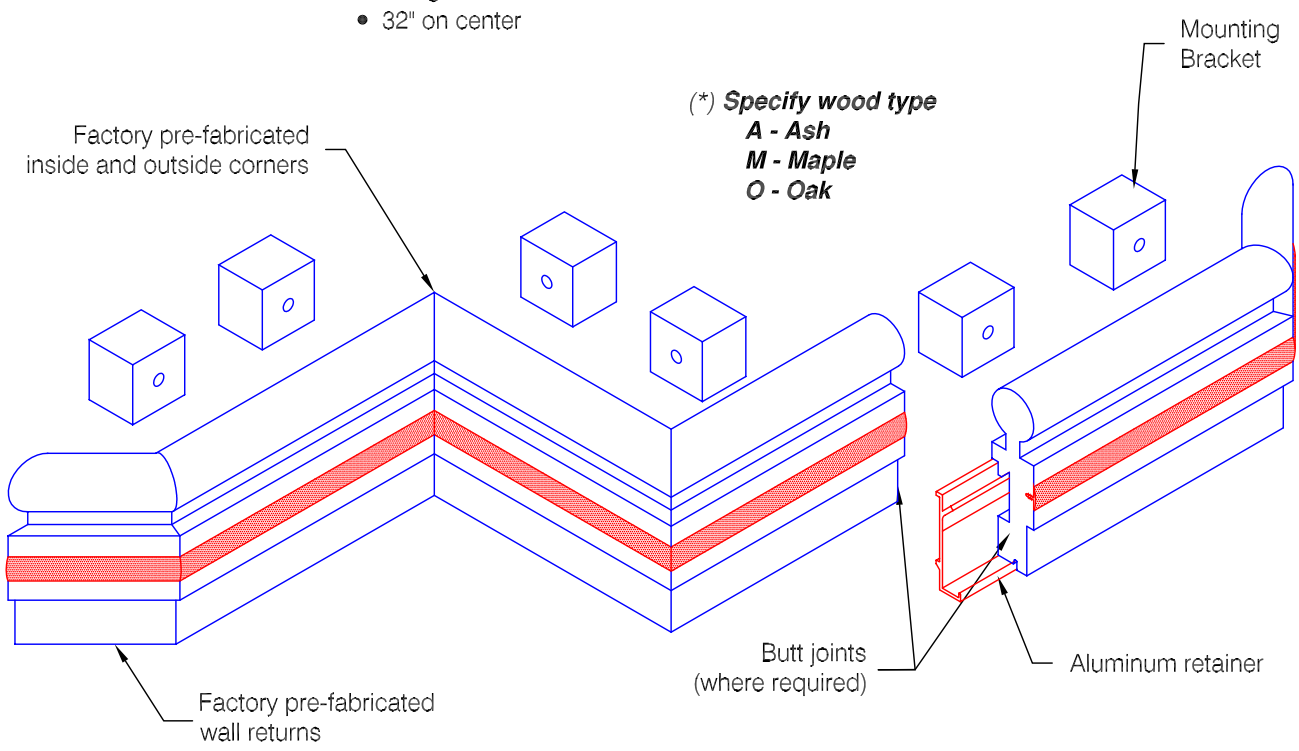

## Features:

- ADA Compliant
- Factory pre-fabricated handrail system with butt joint seams where required
- Stock lengths:  
Wood - random 6'-0" (1829) to 16'-0" (4877)  
Aluminum - 12'-0" (3658)

## Wall Return Options:

- 45° (Standard)

- Sharp 90°

- Double 45°

**All hardwoods have their own "personality" or special characteristics. Finish may vary due to natural variations in wood color, grain and texture**