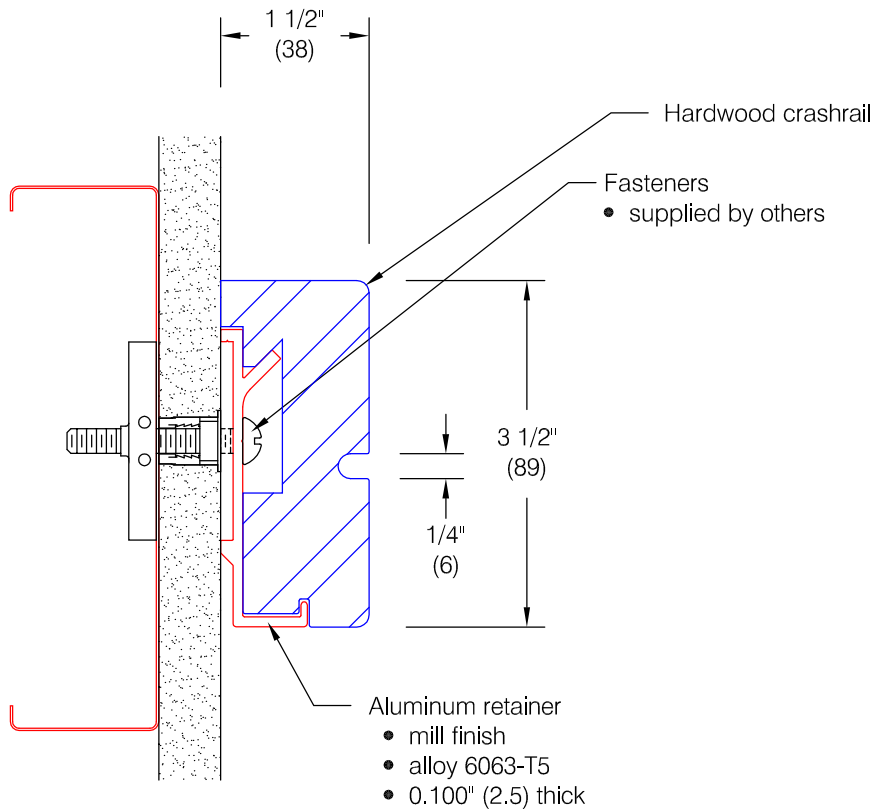

Sequoia Series 2710

Features:

- Factory pre-fabricated handrail system with butt joint seams where required
- Stock lengths:
  Wood - random 6'-0" (1829) to 16'-0" (4877)
  Aluminum - 12'-0" (3658)

Finishes:

- Manufacturer's standard stain colors
- Oak, maple, or ash hardwoods
- Custom woods are available
- Custom stain colors are available

Wall Return Options:

- 45° (Standard)
- Sharp 90°

All hardwoods have their own "personality" or special characteristics. Finish may vary due to natural variations in wood color, grain and texture