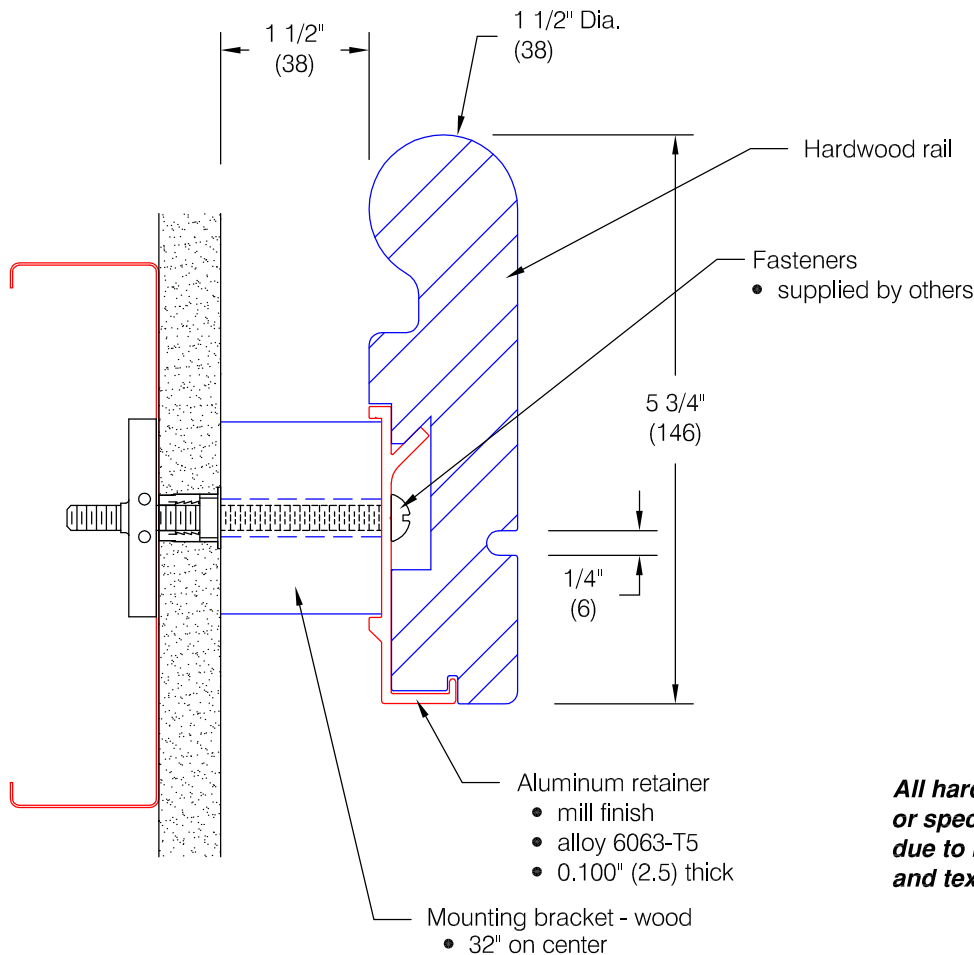

Sequoia Series 2610

Features:

- ADA Compliant
- Factory pre-fabricated handrail system with butt joint seams where required
- Stock lengths:
  Wood - random 6'-0" (1829) to 16'-0" (4877)
  Aluminum - 12'-0" (3658)

Finishes:

- Manufacturer's standard stain colors
- Oak, maple, or ash hardwoods
- Custom woods are available
- Custom stain colors are available

Wall Return Options:

- 45° (Standard)

- Sharp 90°

- Double 45°

All hardwoods have their own "personality" or special characteristics. Finish may vary due to natural variations in wood color, grain and texture

WallGuard.Com reserves the right to discontinue a design or modify an existing design without prior notice