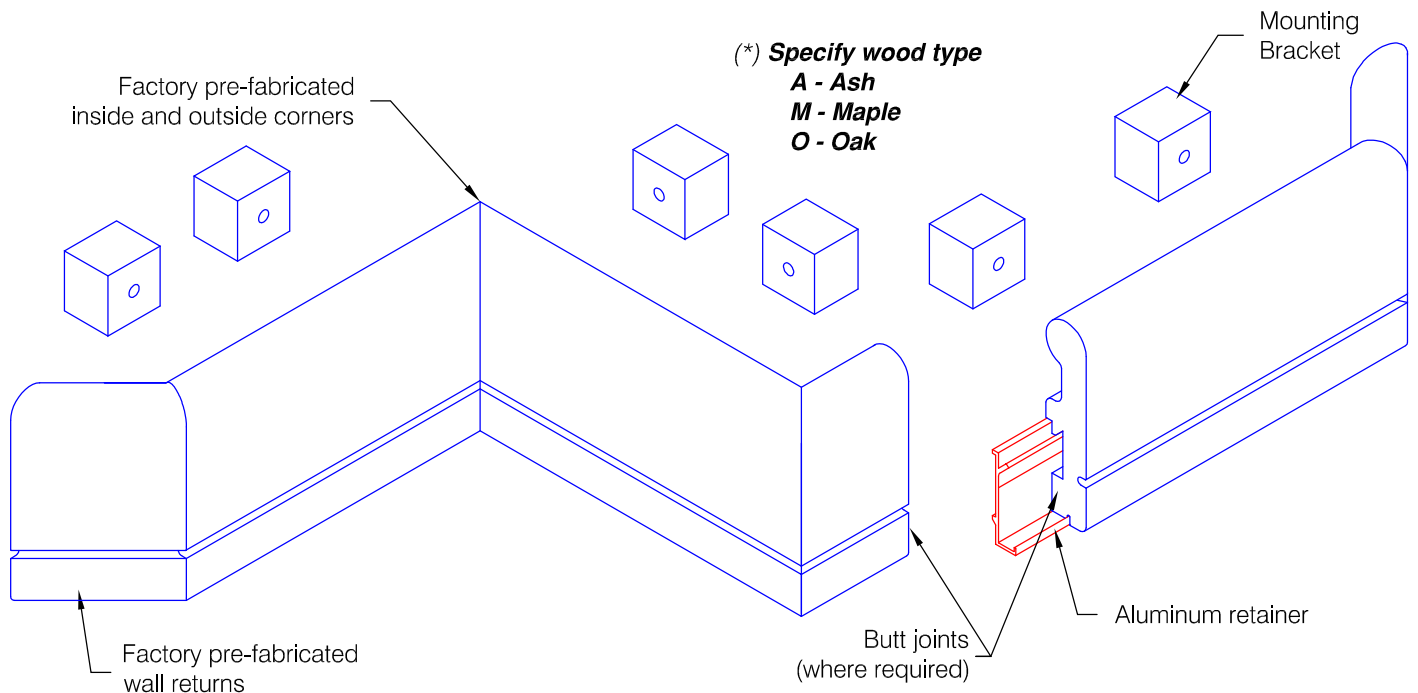

Sequoia Series 2610

Features:

- ADA Compliant
- Factory pre-fabricated handrail system with butt joint seams where required
- Stock lengths:
  Wood - random 6'-0" (1829) to 16'-0" (4877)
  Aluminum - 12'-0" (3658)

Finishes:

- Manufacturer's standard stain colors
- Oak, maple, or ash hardwoods
- Custom woods are available
- Custom stain colors are available

Wall Return Options:

- 45° (Standard)

- Sharp 90°

- Double 45°

All hardwoods have their own "personality" or special characteristics. Finish may vary due to natural variations in wood color, grain and texture

WallGuard.Com reserves the right to discontinue a design or modify an existing design without prior notice