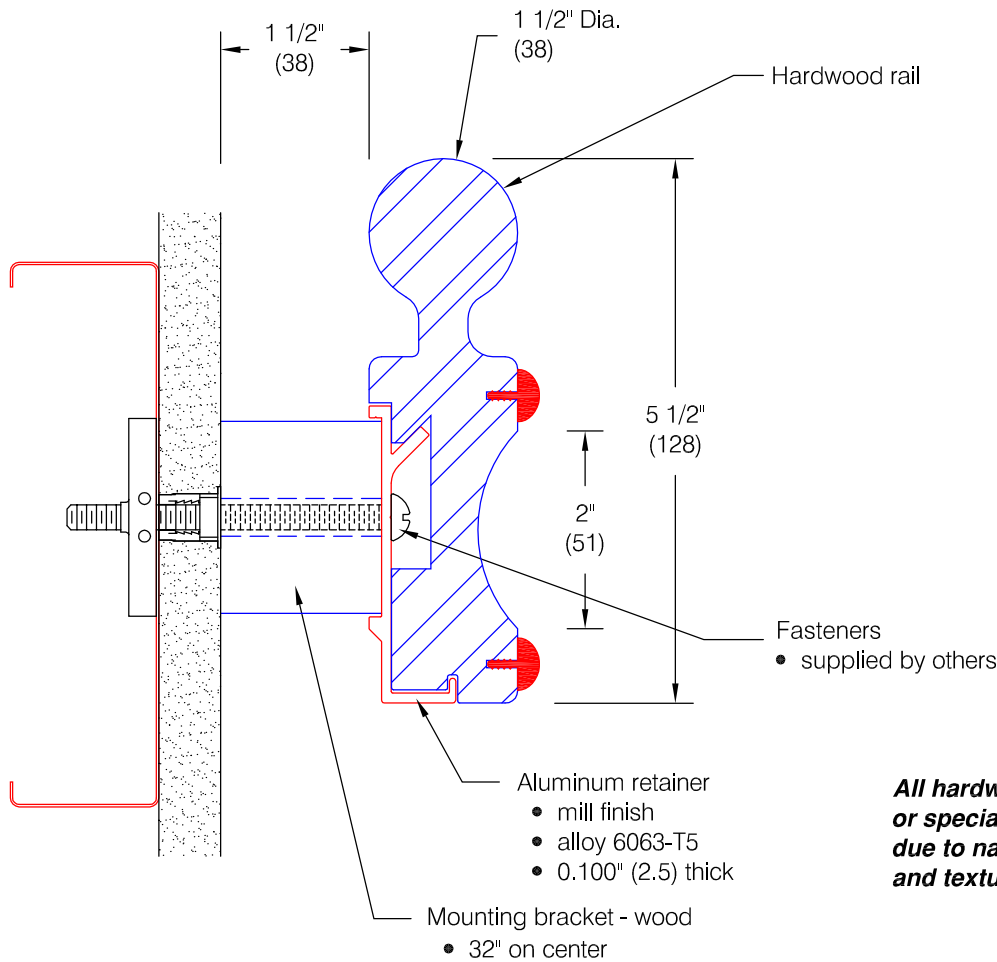

Sequoia Series 2605

Features:

- ADA Compliant
- Factory pre-fabricated handrail system with butt joint seams where required
- Stock lengths:
  Wood - random 6'-0" (1829) to 16'-0" (4877)
  Aluminum - 12'-0" (3658)

Finishes:

- Manufacturer's standard stain colors
- Oak, maple, or ash hardwoods
- Custom woods are available
- Custom stain colors are available

Wall Return Options:

- 45° (Standard)

- Sharp 90°

- Double 45°

All hardwoods have their own "personality" or special characteristics. Finish may vary due to natural variations in wood color, grain and texture

WallGuard.Com reserves the right to discontinue a design or modify an existing design without prior notice