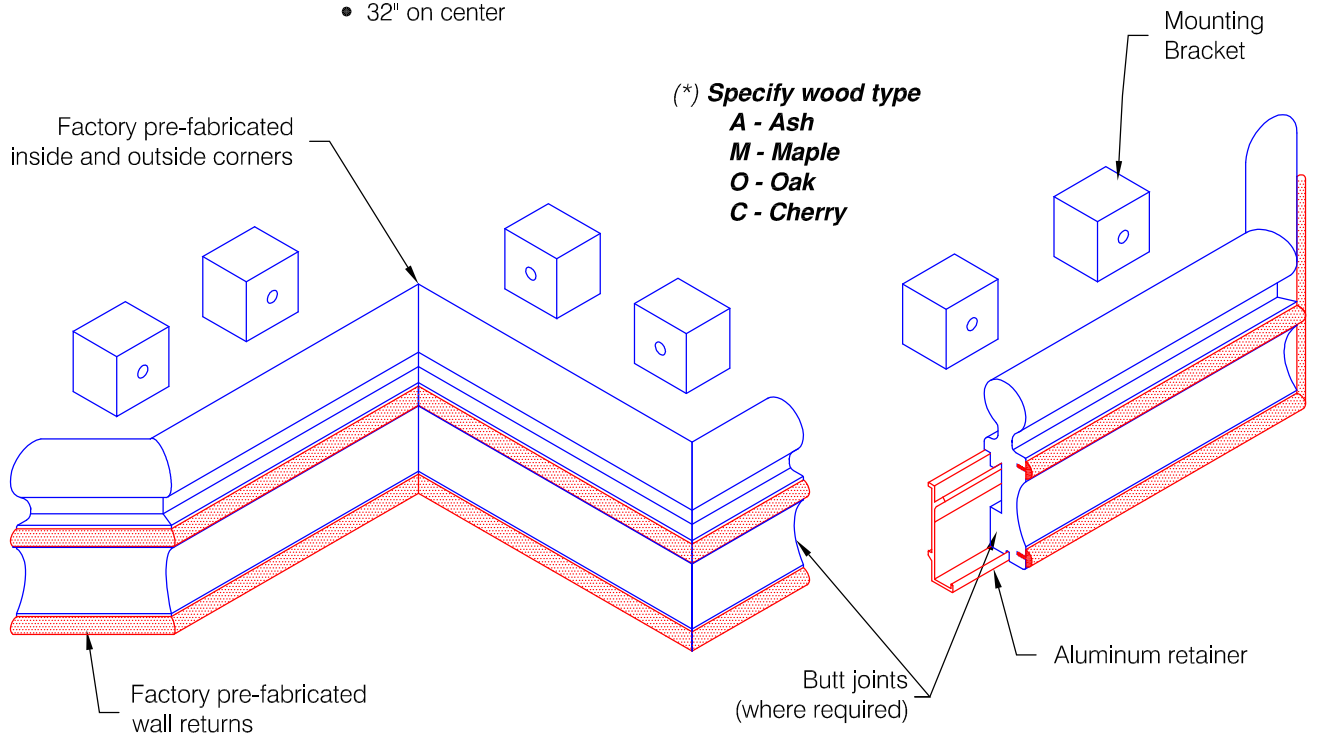

Sequoia Series 2605

Features:

- ADA Compliant
- Factory pre-fabricated handrail system with butt joint seams where required
- Stock lengths:
  Wood - random 6'-0" (1829) to 16'-0" (4877)
  Aluminum - 12'-0" (3658)

Finishes:

- Manufacturer's standard stain colors
- Oak, maple, or ash hardwoods
- Custom woods are available
- Custom stain colors are available

Wall Return Options:

- 45° (Standard)

- Sharp 90°

- Double 45°

All hardwoods have their own "personality" or special characteristics. Finish may vary due to natural variations in wood color, grain and texture

WallGuard.Com reserves the right to discontinue a design or modify an existing design without prior notice