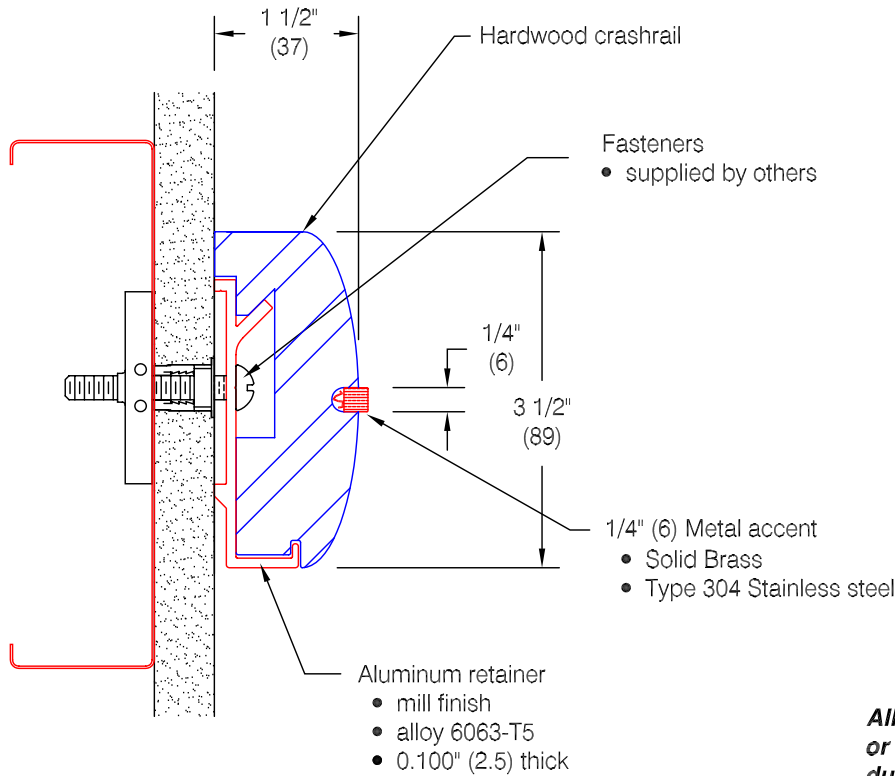

Sequoia Series 2725

Features:

- Factory pre-fabricated handrail system with butt joint seams where required
- Stock lengths:
  Wood - random 6'-0" (1829) to 16'-0" (4877)
  Aluminum - 12'-0" (3658)

Finishes:

- Manufacturer's standard stain colors
- Oak, maple, or ash hardwoods
- Custom woods are available
- Custom stain colors are available

Wall Return Options:

- 45° (Standard)
- Sharp 90°