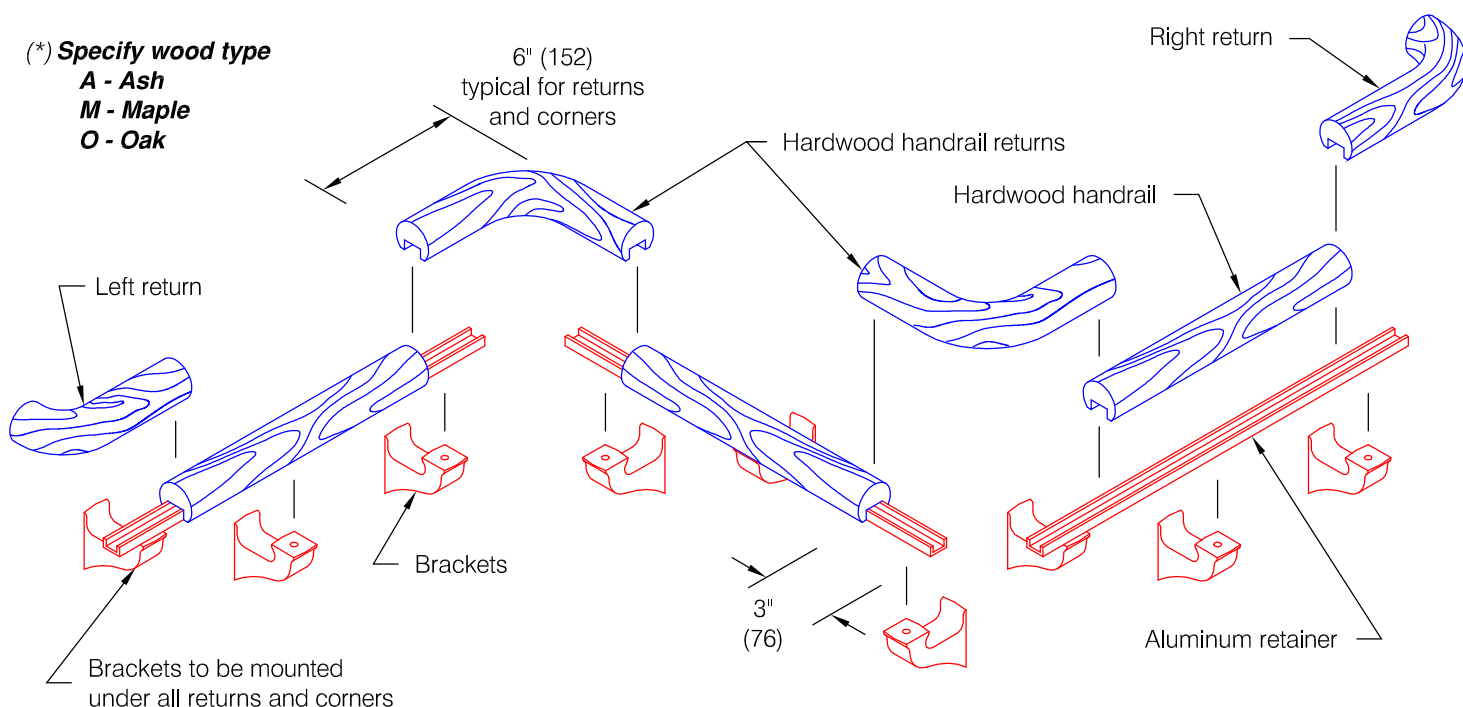

WallGuard.Com reserves the right to discontinue a design or modify an existing design without prior notice