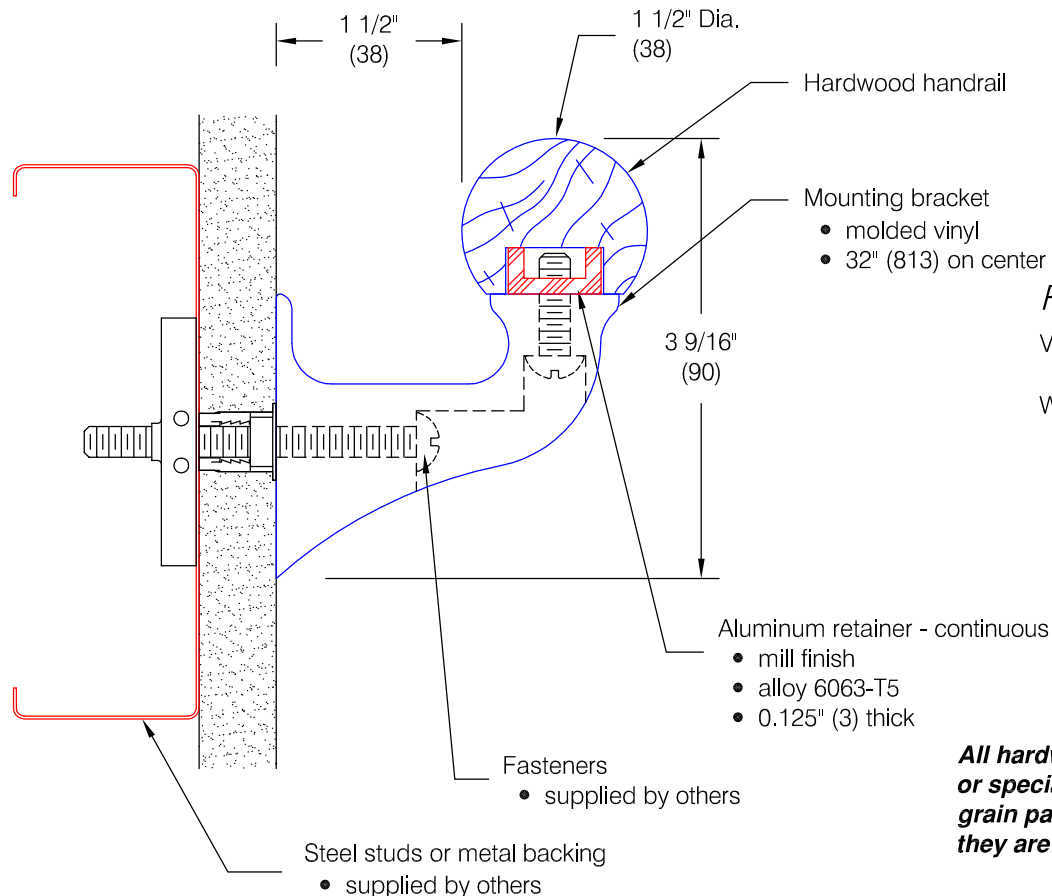

Infinity Series 2040

Features:

- ADA Compliant
- Wall returns - with hardware
- Outside corners - with hardware
- Inside corners - with hardware
- Stock lengths:
  Wood - random 6'-0" (1829) to 16'-0" (4877)
  Vinyl & Aluminum - 12'-0" (3658)

Finishes:

Vinyl

- Manufacturer's standard colors

Wood

- Manufacturer's standard stain colors
- Oak, maple, or ash hardwoods
- Custom woods are available
- Custom vinyl & stain colors available

All hardwoods have their own "personality" or special characteristics. Variations in color, grain pattern, and texture are to be expected, they are natural aspects of these materials.

(*) **Specify wood type**

- **A - Ash**
- **M - Maple**
- **O - Oak**