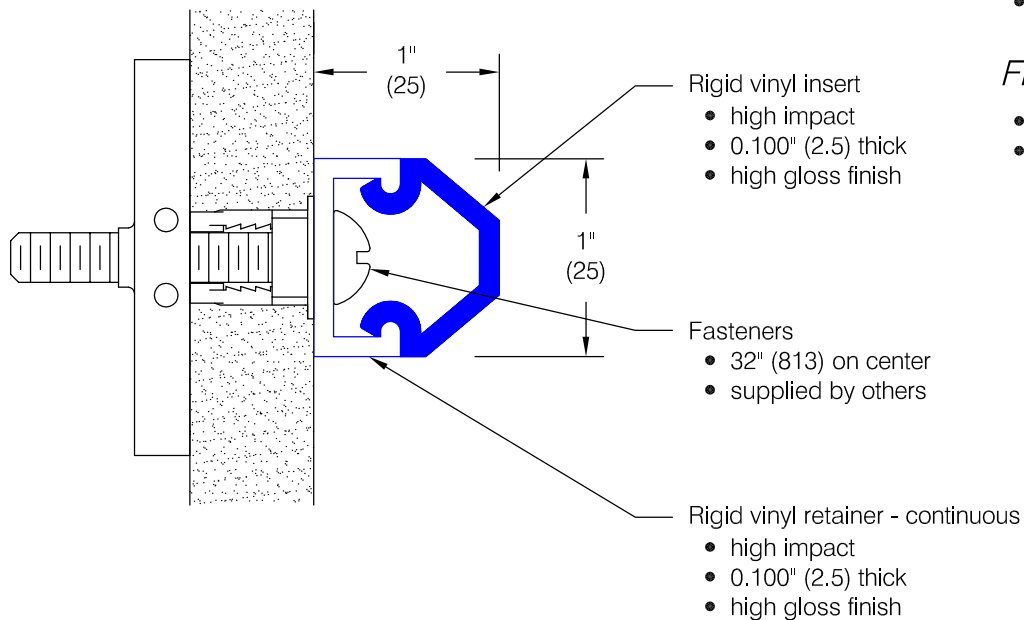

Protector Series 2255

Features:

- Class A Fire rating
- Molded end caps
- Molded outside corners
- Stock length 12'-0" (3658)

Finishes:

- Manufacturer's standard colors
- Custom colors available

WallGuard.Com reserves the right to discontinue a design or modify an existing design without prior notice