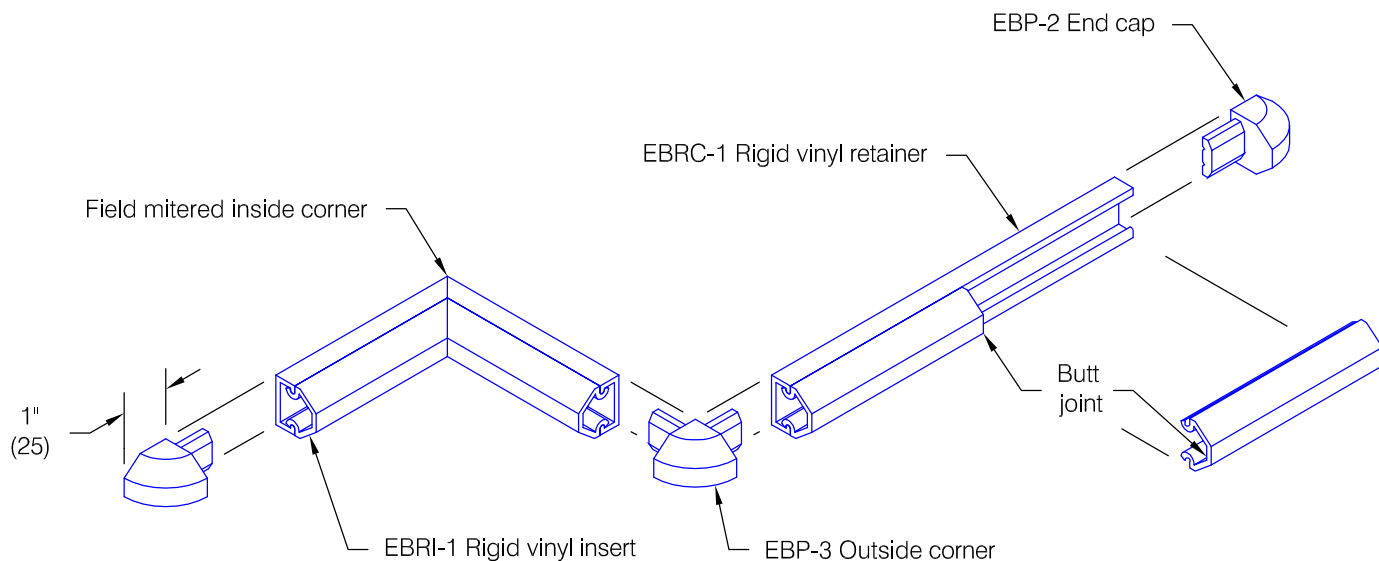

Protector Series 2255

Features:

- Class A Fire rating
- Molded end caps
- Molded outside corners
- Stock length 12'-0" (3658)

Finishes:

- Manufacturer's standard colors
- Custom colors available

WallGuard.Com reserves the right to discontinue a design or modify an existing design without prior notice