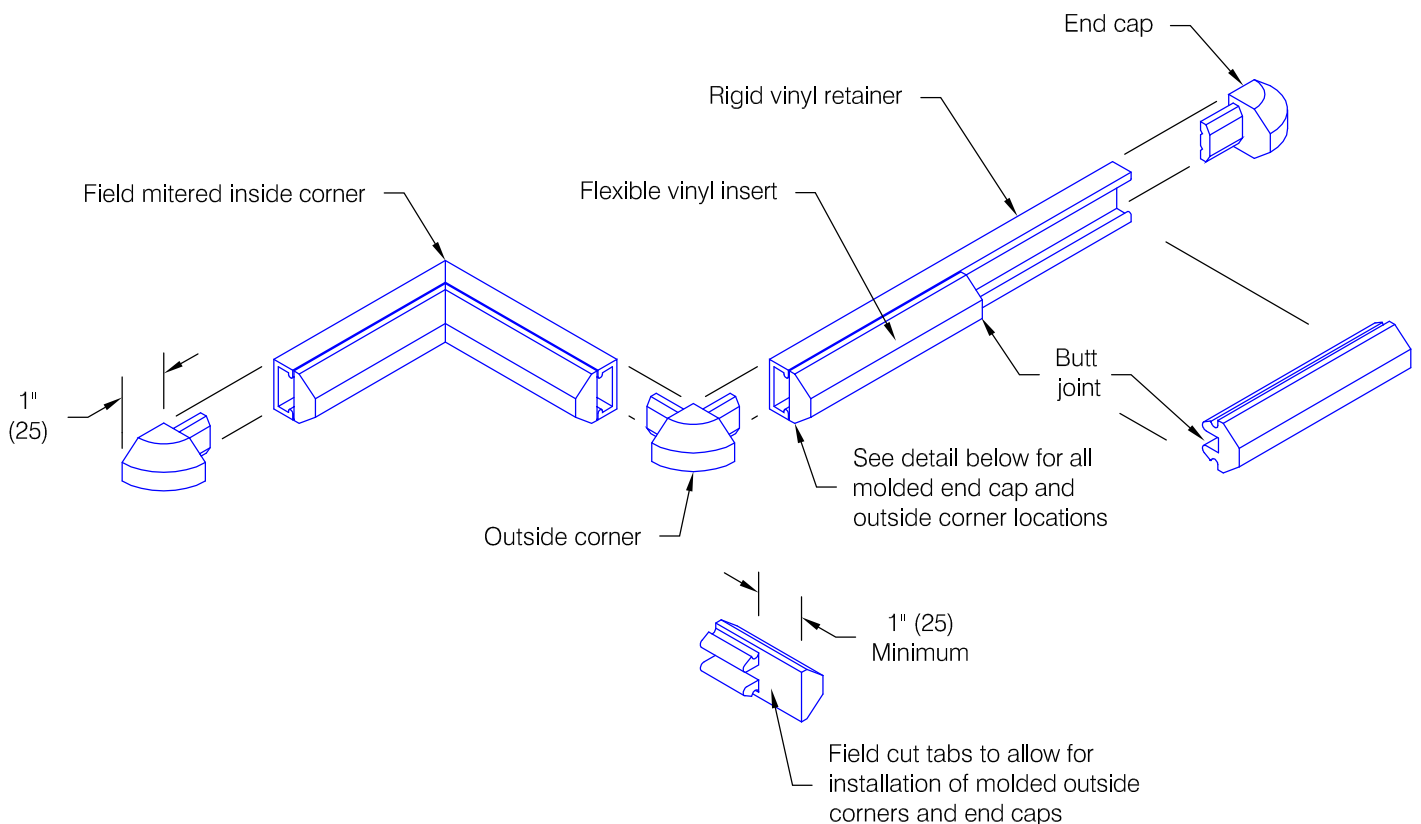

Protector Series 2254

Features:

- Molded end caps
- Molded outside corners
- Weight: 0.5 lbs / lf
- Stock lengths:
  - Vinyl retainer: 12'-0" (3658)
  - Vinyl insert: 12'-0" (3658) up to 48'-0" (14630)

Colors:

- Manufacturer's standard colors
- Custom colors available

WallGuard.Com reserves the right to discontinue a design or modify an existing design without prior notice