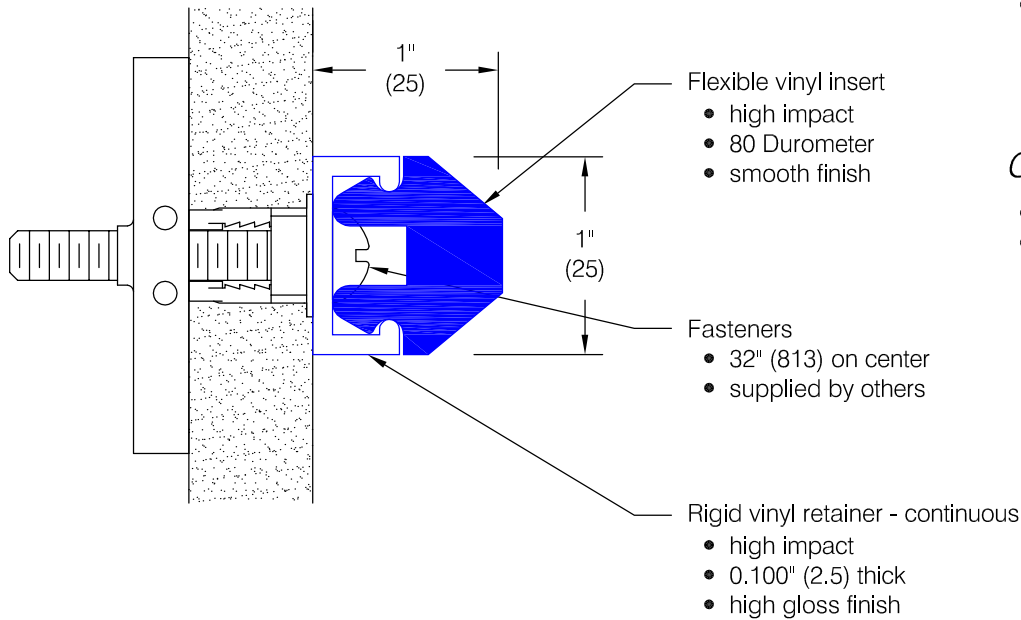

Protector Series 2254

Features:

- Molded end caps
- Molded outside corners
- Weight: 0.5 lbs / lf
- Stock lengths:
  - Vinyl retainer: 12'-0" (3658)
  - Vinyl insert: 12'-0" (3658) up to 48'-0" (14630)

Colors:

- Manufacturer's standard colors
- Custom colors available

WallGuard.Com reserves the right to discontinue a design or modify an existing design without prior notice